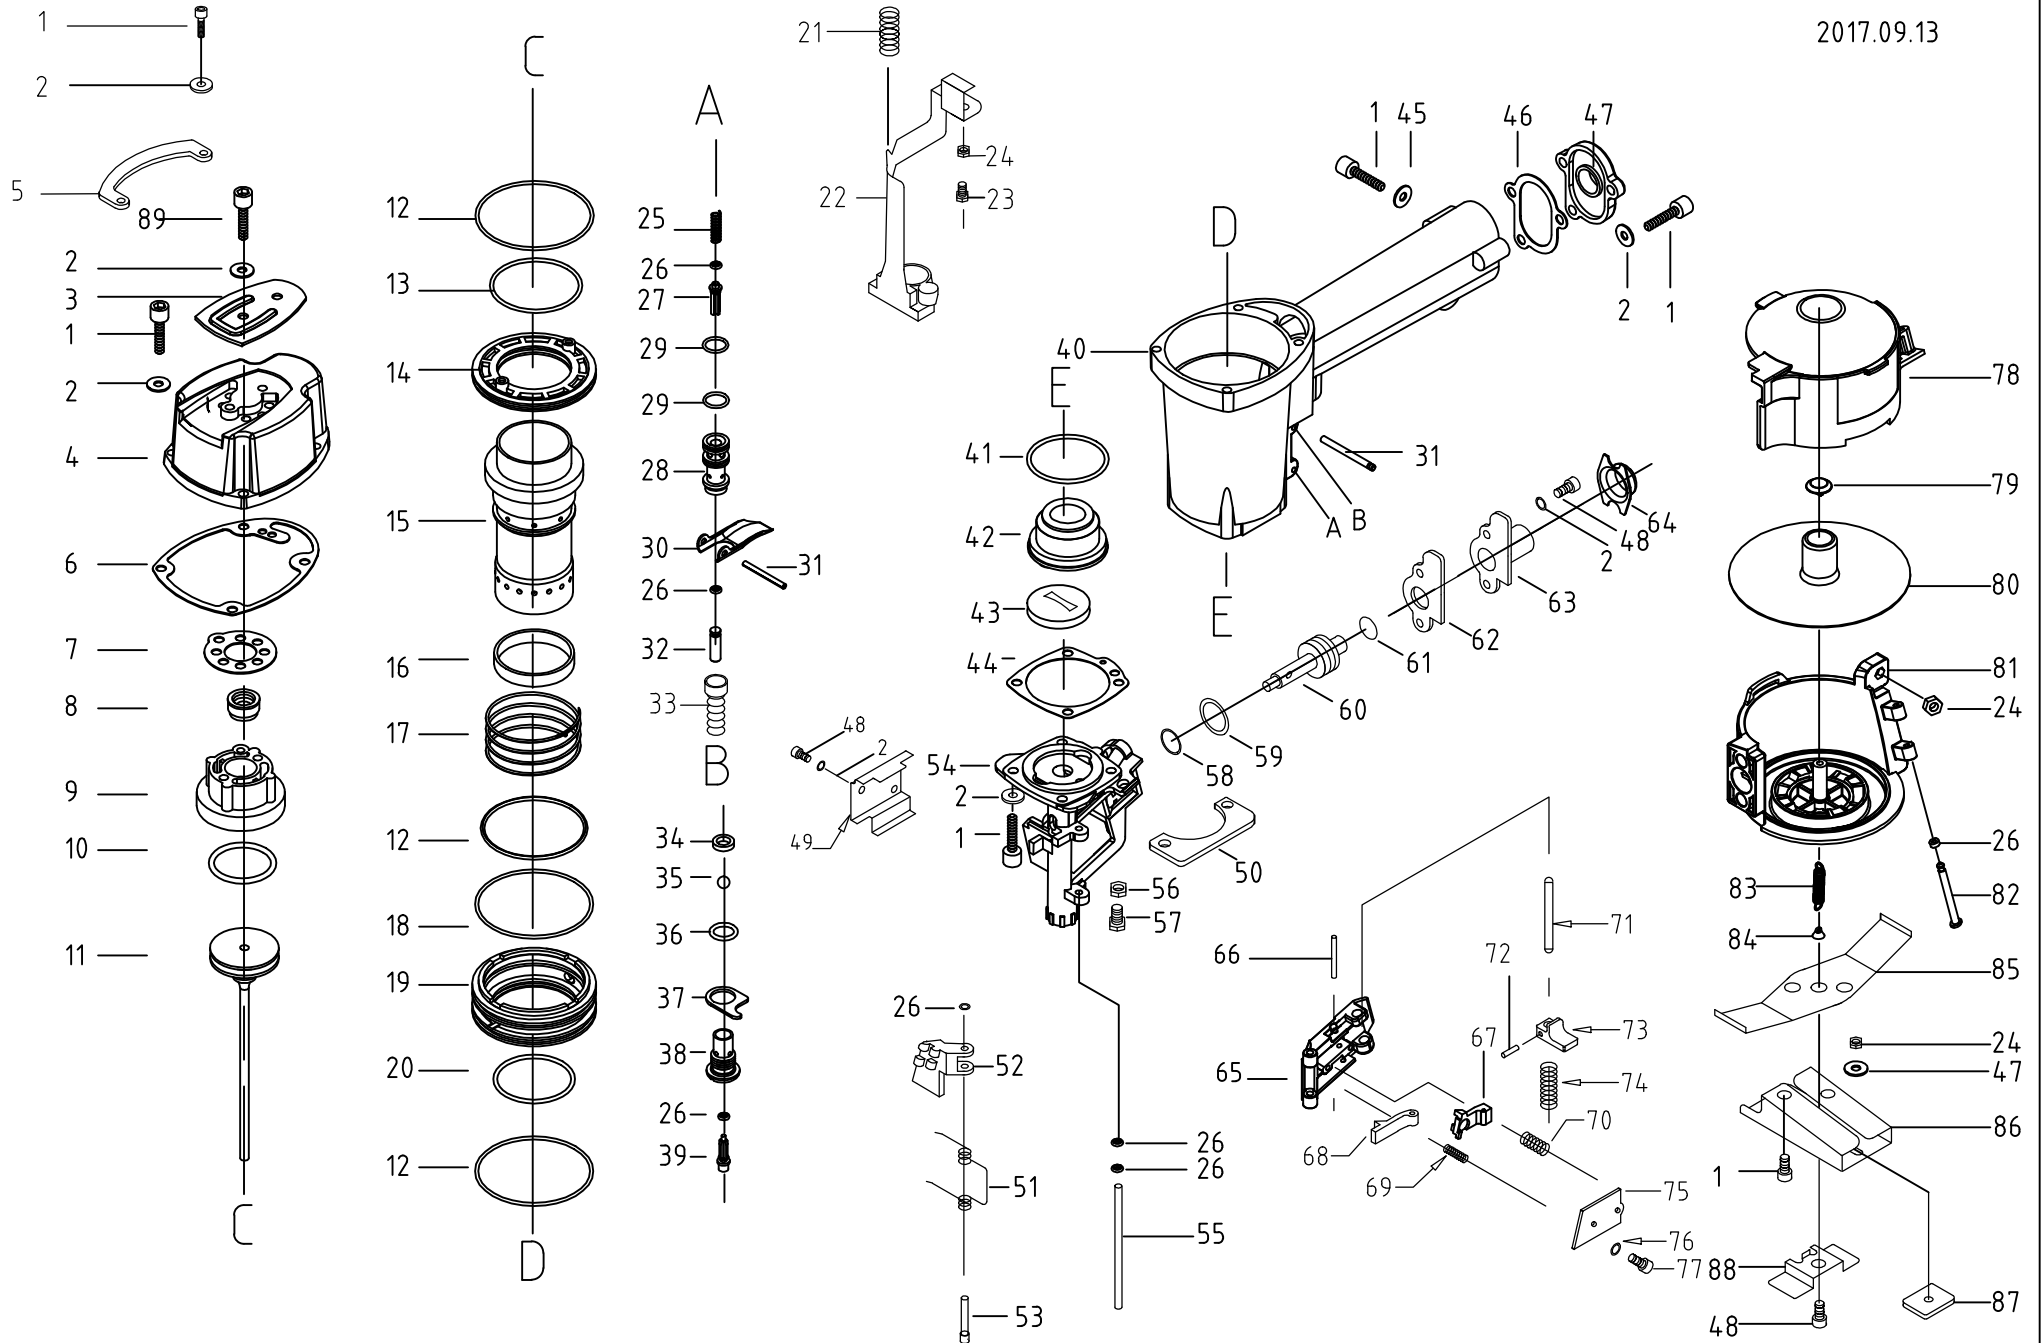

EXPLODED DIAGRAM OF NV45AB

2017.09.13

PART LIST OF NV45AB

NO.	Part No.	Description	NO.	Part No.	Description	NO.	Part No.	Description
1	CR001	Bolt	33	CR033	VALVE RUBBER COVER	65	10403006	NAIL GUIDE
2	CR002	Spring Washer	34	CR034	SEAL	66	CR066	ROLLER PIN
3	CR003	Exhaust Cover	35	CR035	VALVE BALL	67	CR067	STOPPER
4	CR004	Cap	36	CR036	O-ring	68	CR068	STOPPER
5	CR005	BODY GUARD	37	CR037	VALVE PLATE	69	CR069	Spring
6	CR006	Gasket	38	CR038	TRIGGER VALVE BUSHING	70	CR070	Spring
7	CR007	GASKET	39	CR039	TRIGGER PLUNGER	71	CR071	SHAFT
8	CR008	Exhaust Valve	40	CR040	BODY	72	CR072	ROLLER PIN
9	CR009	Stopper	41	CR041	O-ring	73	CR073	LATCH
10	CR010	O-ring	42	CR042	Bumper	74	CR074	LATCH SPRING
11	CR011	Piston Unit	43	CR043	DRIVER GUIDE	75	CR075	NAIL GUIDE COVER
12	CR012	O-ring	44	CR044	GASKET	76	CR076	WASHER
13	CR013	O-ring	45	CR045	WASHER	77	CR077	BOLT
14	CR014	Cylinder Plate	46	CR046	GASKET	78	11128007	MAGAZINE COVER
15	CR015	Cylinder	47	CR047	END CAP	79	11128005	POST CAP
16	CR016	Cylinder ring	48	CR048	BOLT	80	11128009	NAIL HOLDER
17	CR017	Cylinder spring	49	CR049	GUARD	81	11128008	MAGAZINE
18	CR018	O-ring	50	CR050	COVER GUARD	82	11128010	SHAFT
19	CR019	Cylinder GUIDE	51	CR051	SPRING	83	19916097	SPRING
20	CR020	O-ring	52	CR052	FEEDER PAWL	84	11128006	POST RETAINER
21	CR021	SPRING	53	CR053	FEEDER SHAFT	85	CR090	MAGAZINE GUARD
22	CR022	SAFETY	54	CR054	NOSE	86	CR092	GUIDE BASE
23	CR023	BOLT	55	CR055	Shaft	87	CR091	PLATE NUT
24	CR024	NUT	56	CR056	LOCK NUT	88	CR093	SHINGLE GUIDE
25	CR025	SPRING	57	CR057	BOLT	89	CR095	SCREW
26	CR026	O-ring	58	CR058	O-ring	90		
27	CR027	PLUNGER(A)	59	CR059	O-ring	91		
28	CR028	VALVE BUSHING	60	CR060	FEEDER PISTON	92		
29	CR029	O-ring	61	CR061	O-RING	93		
30	CR030	TRIGGER	62	CR062	GASKET	94		
31	CR031	SPRING PIN	63	CR063	FEEDER PISTON COVER	95		
32	CR032	PLUNGER(B)	64	CR064	MAGAZINE BUSHING	96		20200617