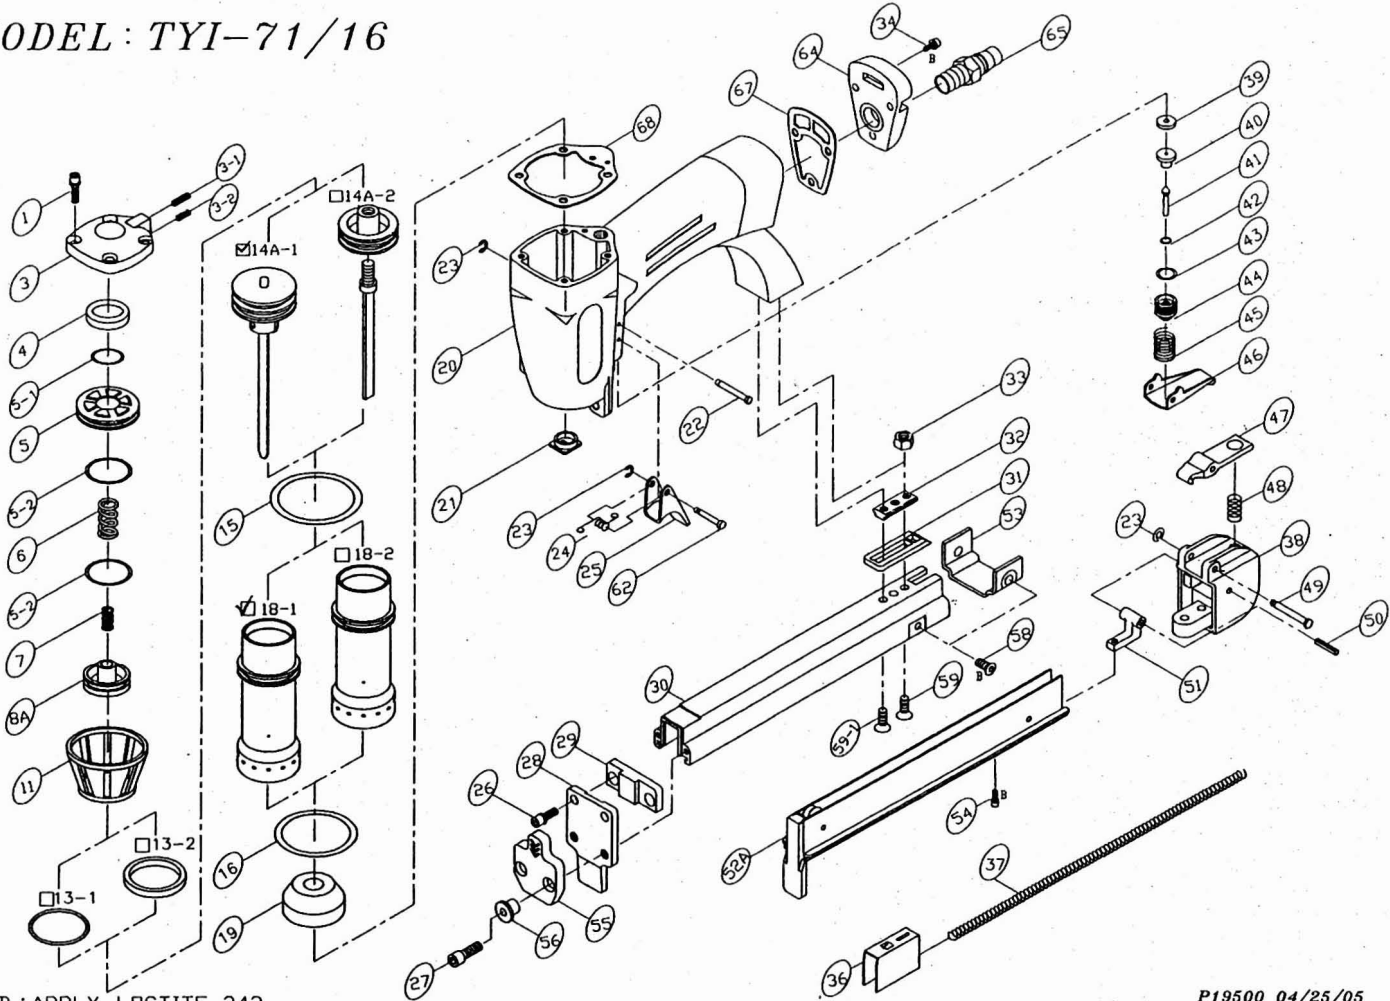

MODEL: TYI-71/16

PARTS LIST (TYI-71/16)

*WHEN ORDERING SPARE PARTS, PLEASE STATE ITEM No, PART No. AND DESCRIPTION.

ITEM	PART NO	DESCRIPTION	QTY.	ITEM	PART NO	DESCRIPTION	QTY.	ITEM	PART NO	DESCRIPTION	QTY.
1	HS0516BW	HEX. SOC. HD. BOLT+SW	4	31	16803101	SET PLATE	1	68	16806801	GASKET**	1
3	16800301	CAP	1	32	19003902	SET PLATE	1				
3-1	SS0604S	SET SCREW	1	33	LN0400N	LOCK NUT	1				
3-2	SS0404S	SET SCREW	1	34	HS0416BW	HEX. SOC. HD. BOLT+SW	3				
4	10200501	SEAL	1	36	10604802	PUSHER	1				
5	16801301	PISTON STOPPER	1	37	10404301	SPRING**	1				
5-1	OR1224R	O RING**	1	38	16803801	END COVER	1				
5-2	OR2725R	O RING**	2	39	12103301	SEAL	1				
6	16800501	SPRING**	1	40	12103401	TRIGGER VALVE HEAD	1				
7	10200401	SPRING**	1	41	12103501	TRIGGER VALVE STEM	1				
8A	10200801A	HEAD VALVE ASM.	1	42	OR1919H	O RING**	1				
11	10201201	COLLAR	1	43	OR1119R	O RING**	1				
13-1	OR1830R	O RING**	1	44	12103801	TRIGGER VALVE GUIDE	1				
13-2	11501303	PISTON RING	1	45	12103901	SPRING	1				
14A-1	18900801A	DRIVER ASSEMBLY**	1	46	10203001	TRIGGER	1				
14A-2	18901803A	DRIVER ASSEMBLY**	1	47	13908101	STOPPER	1				
15	OR3224R	O RING**	1	48	11106002	SPRING**	1				
16	OR2420R	O RING**	1	49	13908401	STEPPED PIN	1				
18-1	16801801	CYLINDER	1	50	RP3022S	ROLLED PIN	1				
18-2	16801801G	OIL LESS CYLINDER	1	51	19004801	SET PLATE	1				
19	11502001	BUMPER**	1	52A	18904201A	STAPLE GUIDE UNIT	1				
20	16802001	BODY	1	53	10205301	SET PLATE	1				
21	18903001	JOINT GUIDE	1	54	HS0410B	HEX. SOC. HD. BOLT	1				
22	10202201	STEPPED PIN	1	55	19505501	NOSE COVER	1				
23	ER0200H	E RING	3	56	16805601	SOCKET	2				
24	11009101	TOR. SPRING	1	58	FH0406B1	FLAT. HD. BOLT	1				
25	11002801	TRIGGER	1	59	FH0420B	FLAT. HD. BOLT	1				
26	HS0518BW	HEX. SOC. HD. BOLT+SW	2	59-1	FH0412B	FLAT. HD. BOLT	1				
27	HS0416B	HEX. SOC. HD. BOLT	2	62	10206201	STEPPED PIN	1				
28	18903601	NOSE	1	64	16806401	END CAP	1				
29	10703801	SET PLATE	1	65	12106401	AIR PLUG	1				
30	18903801	MAGAZINE	1	67	16806701	GASKET	1				