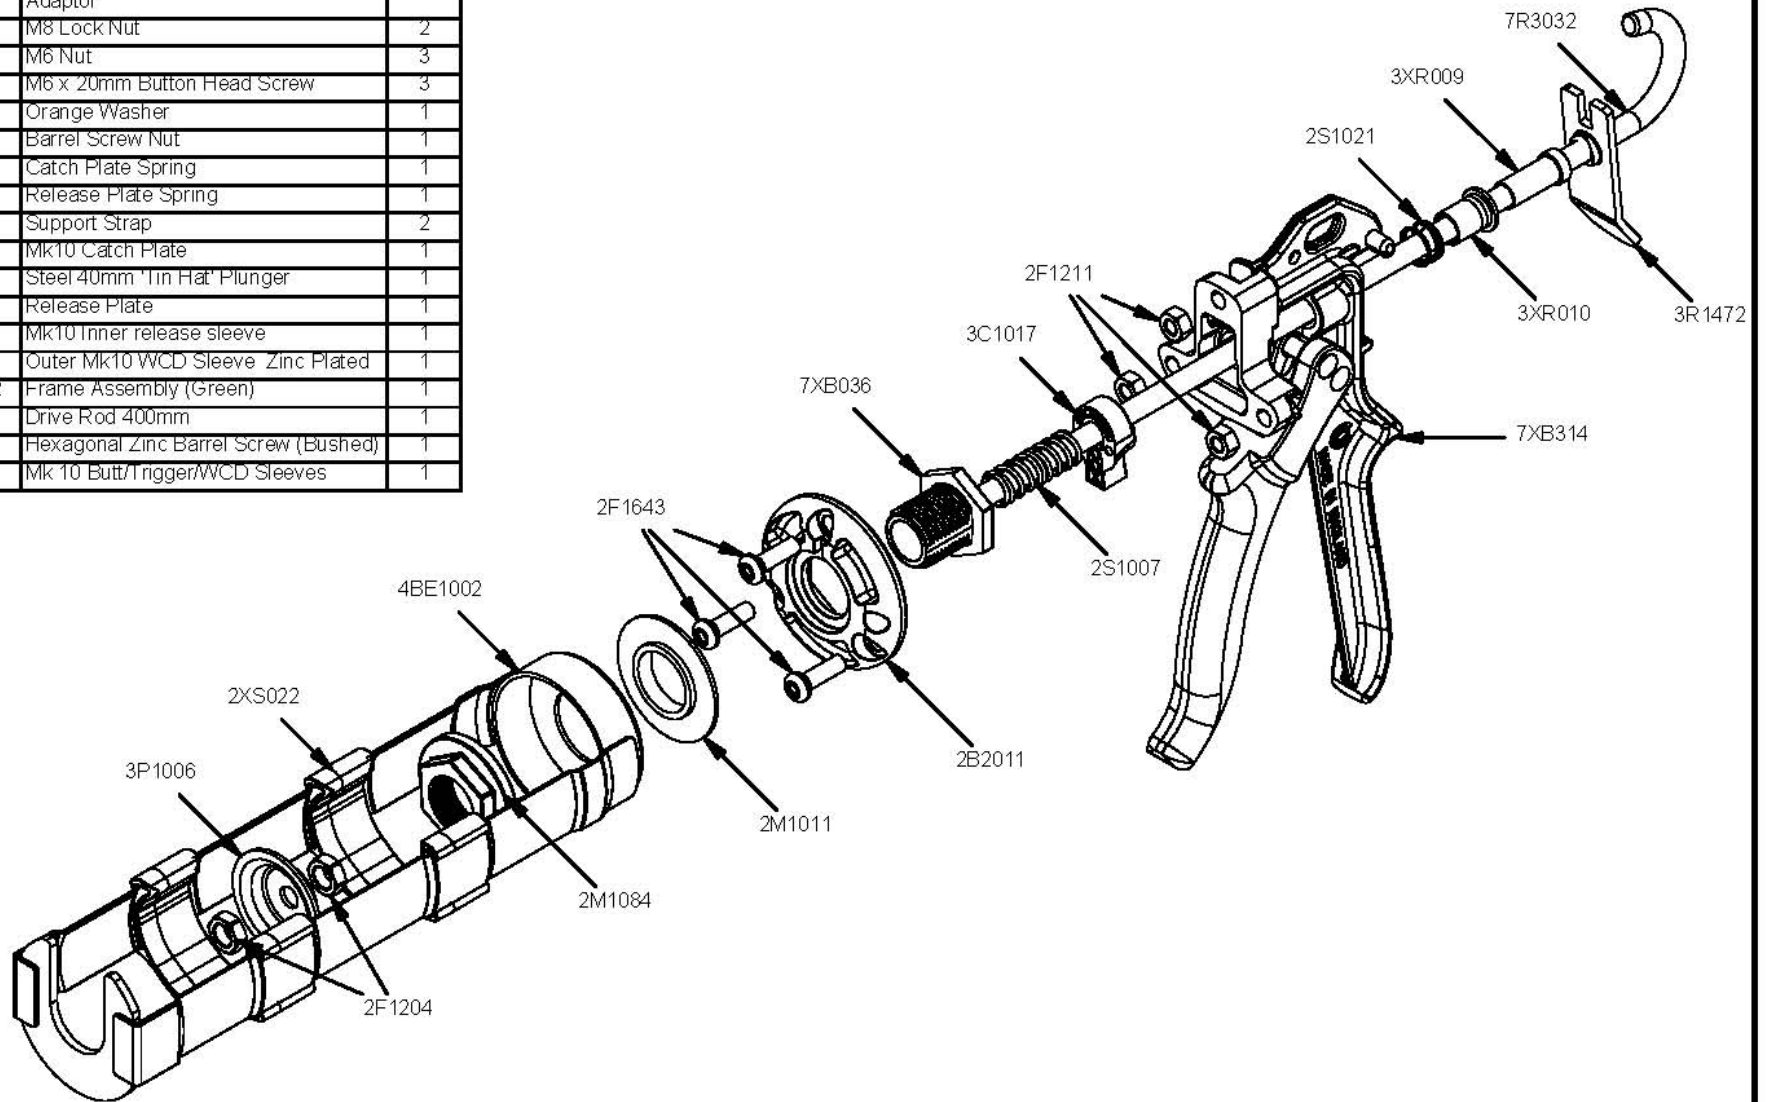

Parts List		
STOCK No	DESCRIPTION	QTY
2B2011	Mk10 Single Component Bulkhead Adaptor	1
2F1204	M8 Lock Nut	2
2F1211	M6 Nut	3
2F1643	M6 x 20mm Button Head Screw	3
2M1011	Orange Washer	1
2M1084	Barrel Screw Nut	1
2S1007	Catch Plate Spring	1
2S1021	Release Plate Spring	1
2XS022	Support Strap	2
3C1017	Mk10 Catch Plate	1
3P1006	Steel 40mm 'In Hat' Plunger	1
3R1472	Release Plate	1
3XR009	Mk10 Inner release sleeve	1
3XR010	Outer Mk10 WCD Sleeve Zinc Plated	1
4BE1002	Frame Assembly (Green)	1
7R3032	Drive Rod 400mm	1
7XB036	Hexagonal Zinc Barrel Screw (Bushed)	1
7XB314	Mk10 Butt/Trigger/WCD Sleeves	1