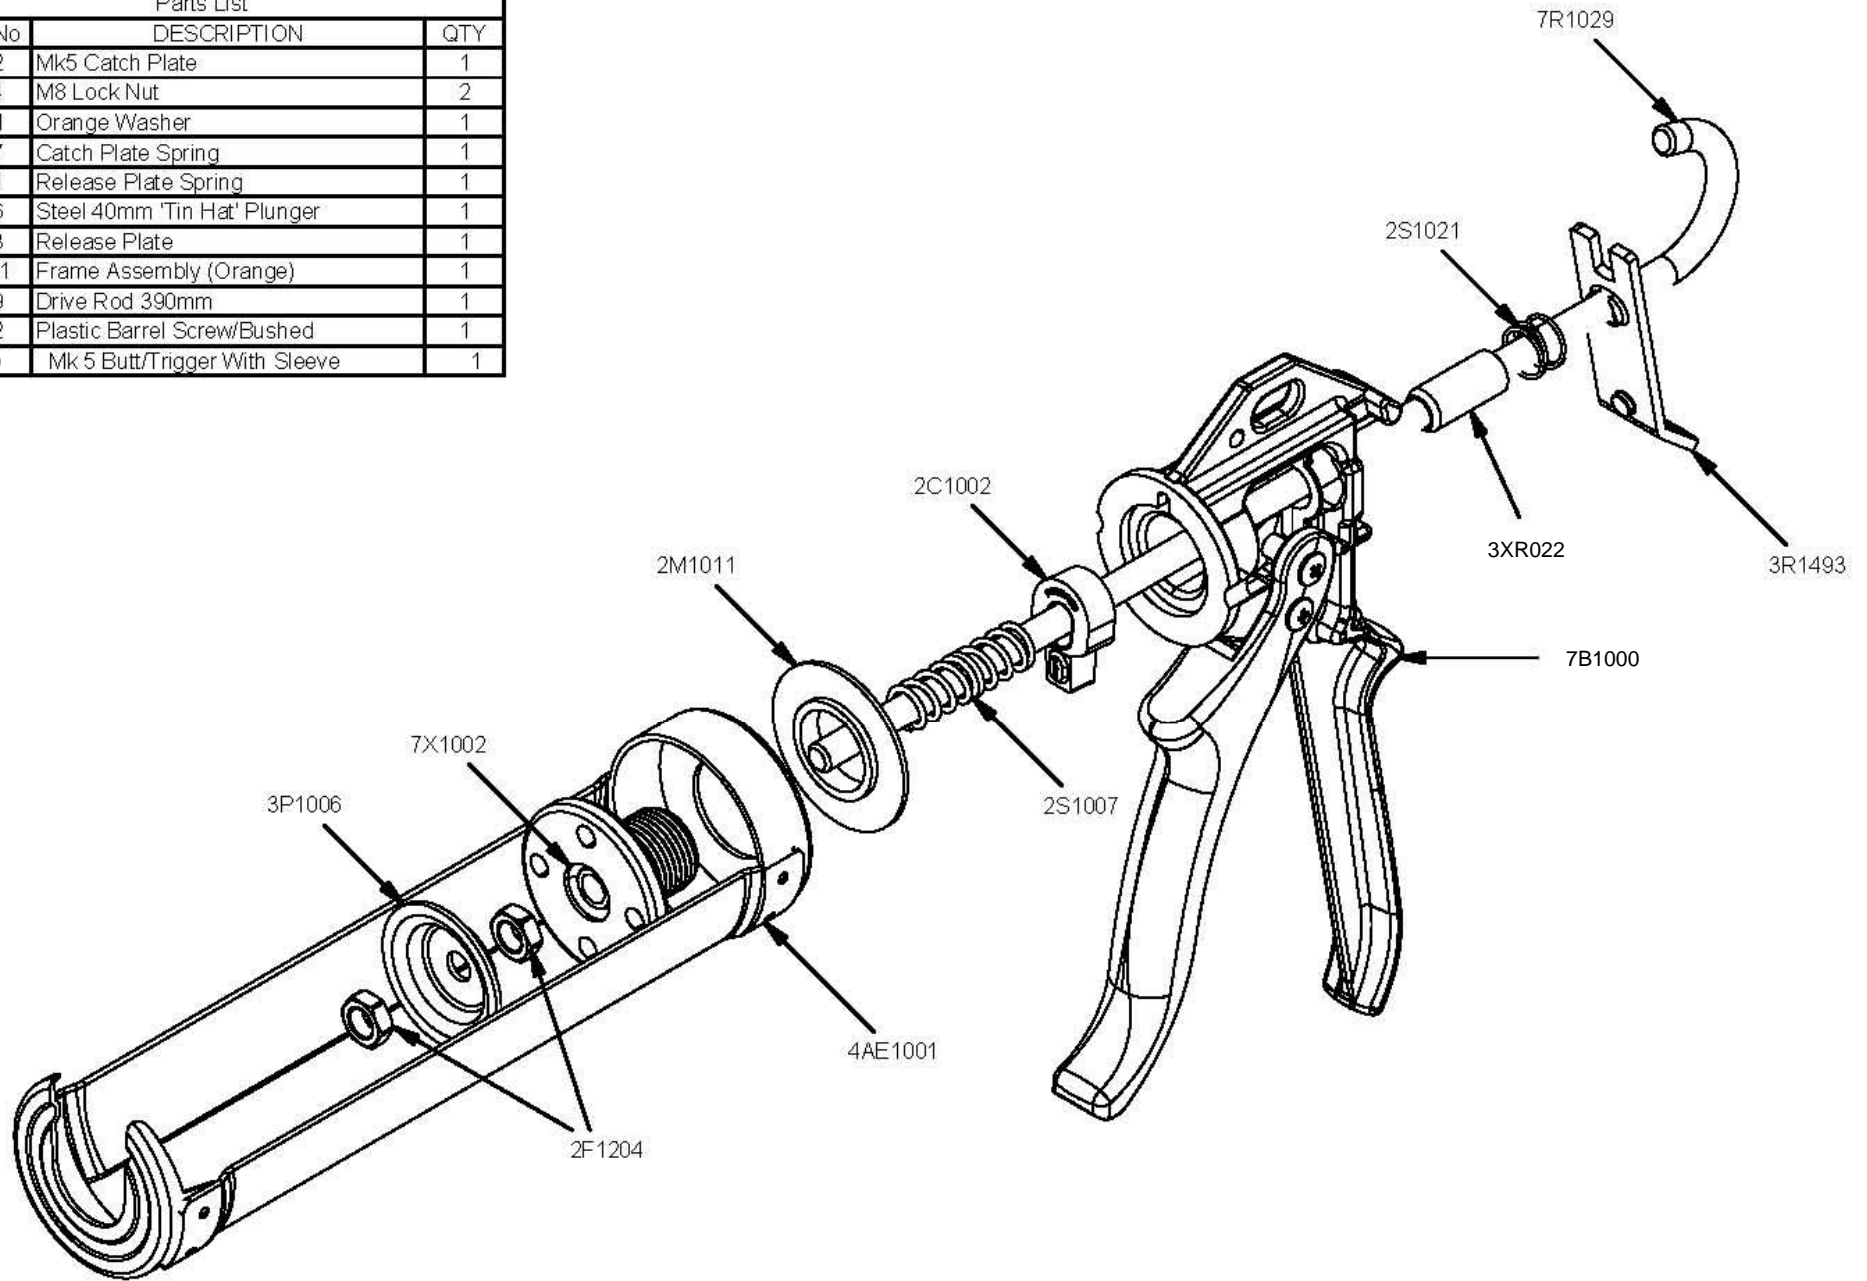

Parts List		
STOCK No	DESCRIPTION	QTY
2C1002	Mk5 Catch Plate	1
2F1204	M8 Lock Nut	2
2M1011	Orange Washer	1
2S1007	Catch Plate Spring	1
2S1021	Release Plate Spring	1
3P1006	Steel 40mm 'Tin Hat' Plunger	1
3R1493	Release Plate	1
4AE1001	Frame Assembly (Orange)	1
7R1029	Drive Rod 390mm	1
7X1002	Plastic Barrel Screw/Bushed	1
7B1000	Mk 5 Butt/Trigger With Sleeve	1