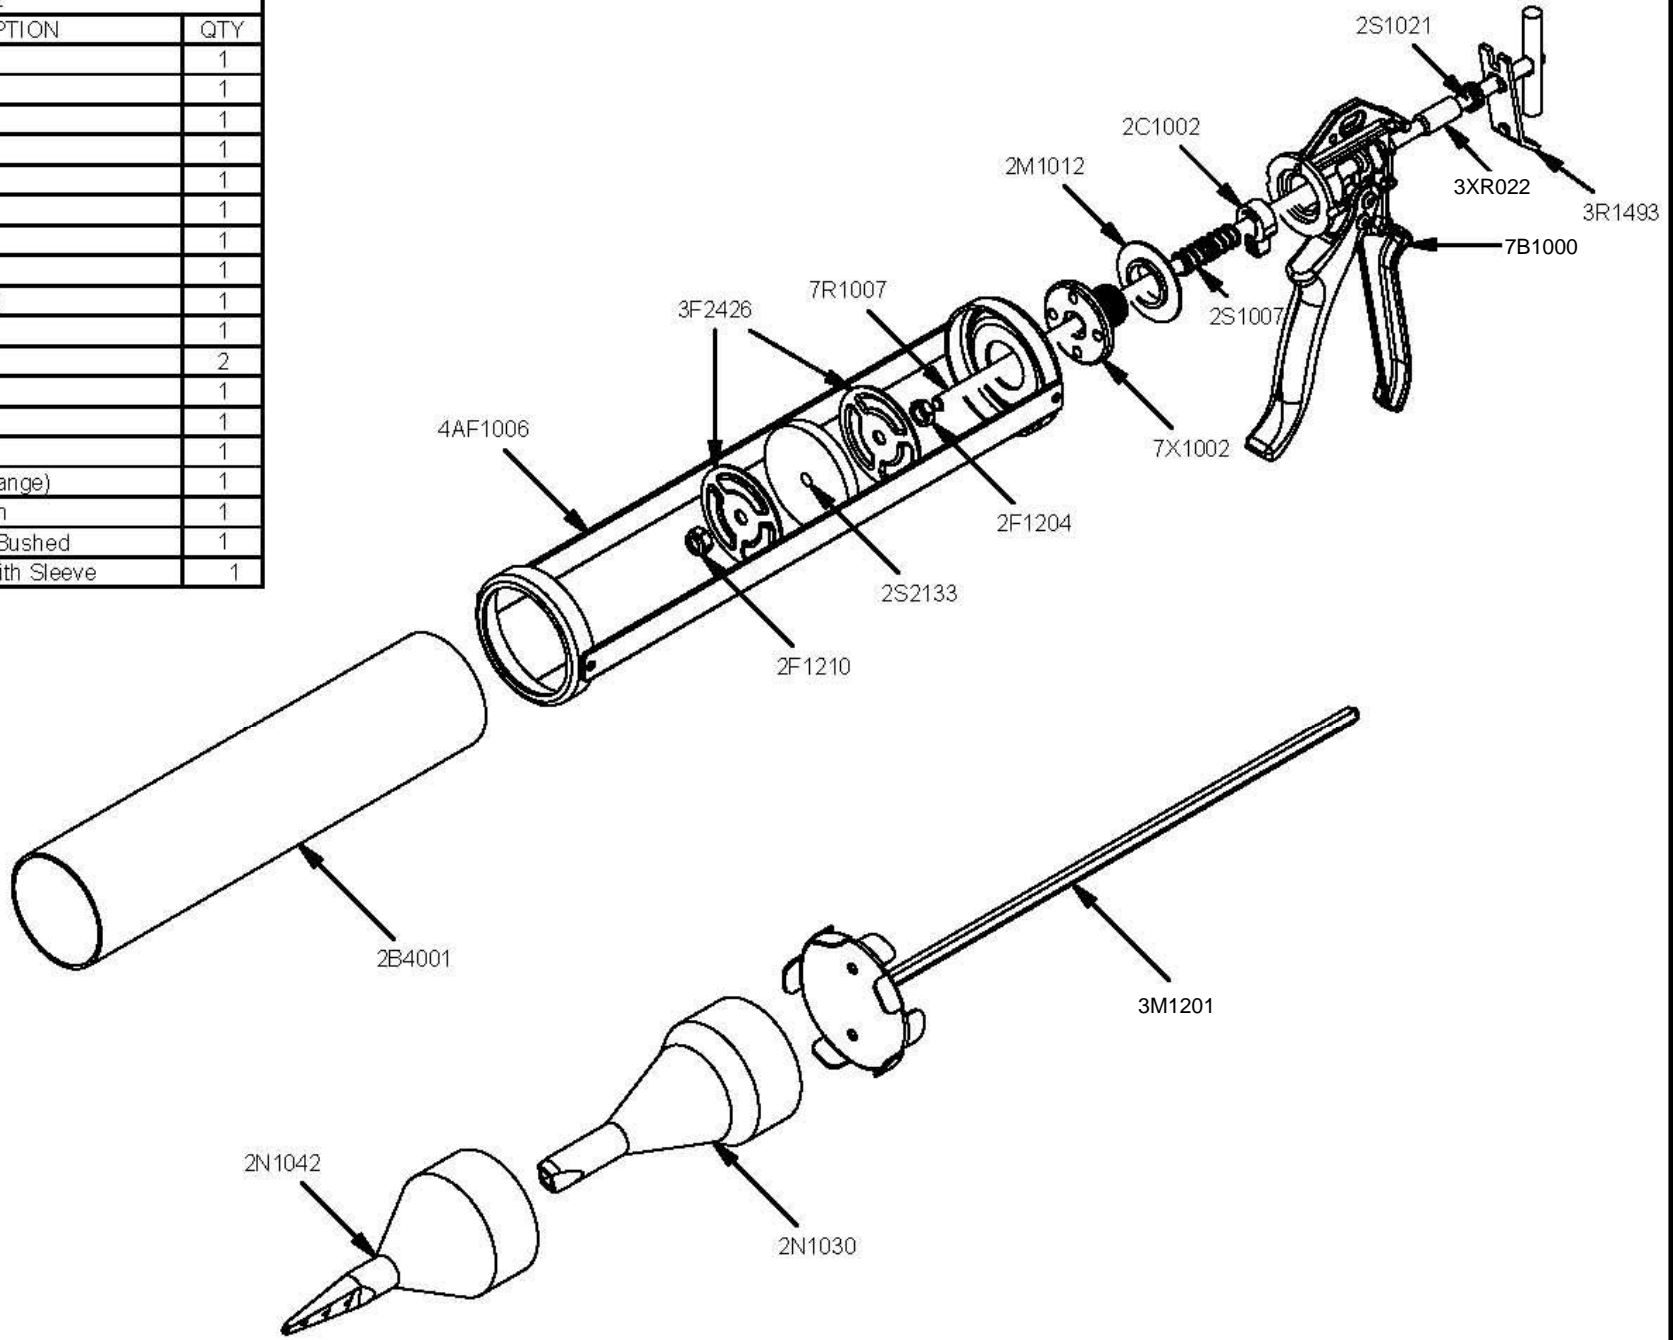

Parts List		
STOCK No	DESCRIPTION	QTY
2B4001	Plastic Barrel	1
2C1002	Mk5 Catch Plate	1
2F1204	M8 Lock Nut	1
2F1210	M8 Nylock Nut	1
2M1012	Grey Plastic Washer	1
2N1030	Plastic pointing cone	1
2N1042	Grouting Nozzle	1
2S1007	Catch Plate Spring	1
2S1021	Release Plate Spring	1
2S2133	Pointing Gun Seal	1
3F2426	Washer 60mm	2
3M1201	Cox Turbine Mixer	1
3R1493	Release Plate	1
3XR022	WCD Sleeve	1
4AF1006	Frame Assembly (Orange)	1
7R1007	T Handle Rod 457mm	1
7X1002	Plastic Barrel Screw/Bushed	1
7B1000	Mk 5 Butt/Trigger With Sleeve	1