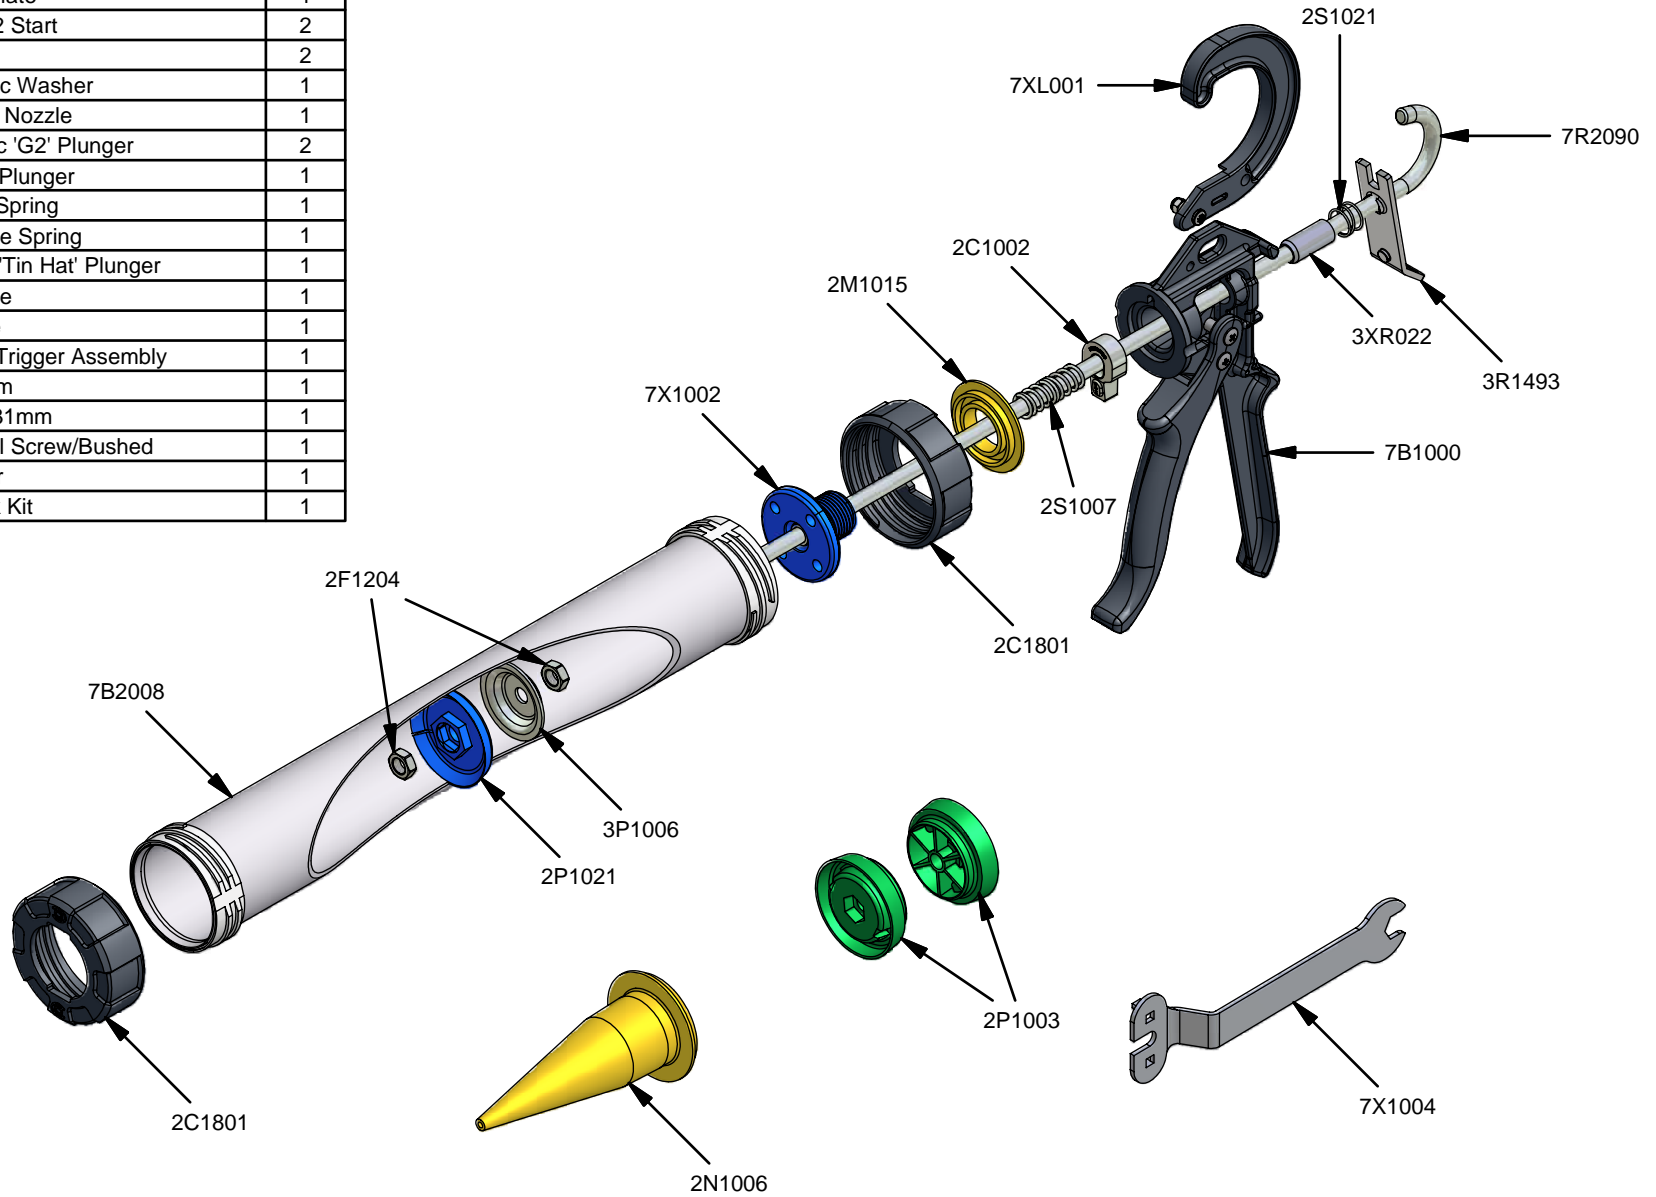

Parts List		
STOCK No	DESCRIPTION	QTY
2C1002	Mk5 Catch Plate	1
2C1801	Cap Plastic 2 Start	2
2F1204	M8 Lock Nut	2
2M1015	Yellow Plastic Washer	1
2N1006	Yellow Cone Nozzle	1
2P1003	Green Plastic 'G2' Plunger	2
2P1021	Split Sachet Plunger	1
2S1007	Catch Plate Spring	1
2S1021	Release Plate Spring	1
3P1006	Steel 40mm 'Tin Hat' Plunger	1
3R1493	Release Plate	1
3XR022	WCD Sleeve	1
7B1000	Mk 5 Butt & Trigger Assembly	1
7B2008	Barrel 375mm	1
7R2090	Hook Rod 531mm	1
7X1002	Plastic Barrel Screw/Bushed	1
7X1004	Cox Spanner	1
7XL001	Ladder Hook Kit	1

15" Sachet/Bulk Powerflow Combi (Hook Rod)

www.cox-applicators.com
 sales@cox-applicators.com
 800-822-8114

REV
 A

DATE
 15/04/2008

Parts List		
STOCK No	DESCRIPTION	QTY
2C1002	Mk5 Catch Plate	1
2C1801	Cap Plastic 2 Start	2
2F1204	M8 Lock Nut	2
2M1015	Yellow Plastic Washer	1
2N1006	Yellow Cone Nozzle	1
2P1003	Green Plastic 'G2' Plunger	2
2P1021	Split Sachet Plunger	1
2S1007	Catch Plate Spring	1
2S1021	Release Plate Spring	1
3P1006	Steel 40mm 'Tin Hat' Plunger	1
3R1493	Release Plate	1
3XR022	WCD Sleeve	1
7B1000	Mk 5 Butt & Trigger Assembly	1
7B2008	Barrel 375mm	1
7R2090	Hook Rod 531mm	1
7X1002	Plastic Barrel Screw/Bushed	1
7X1004	Cox Spanner	1
7XL001	Ladder Hook Kit	1