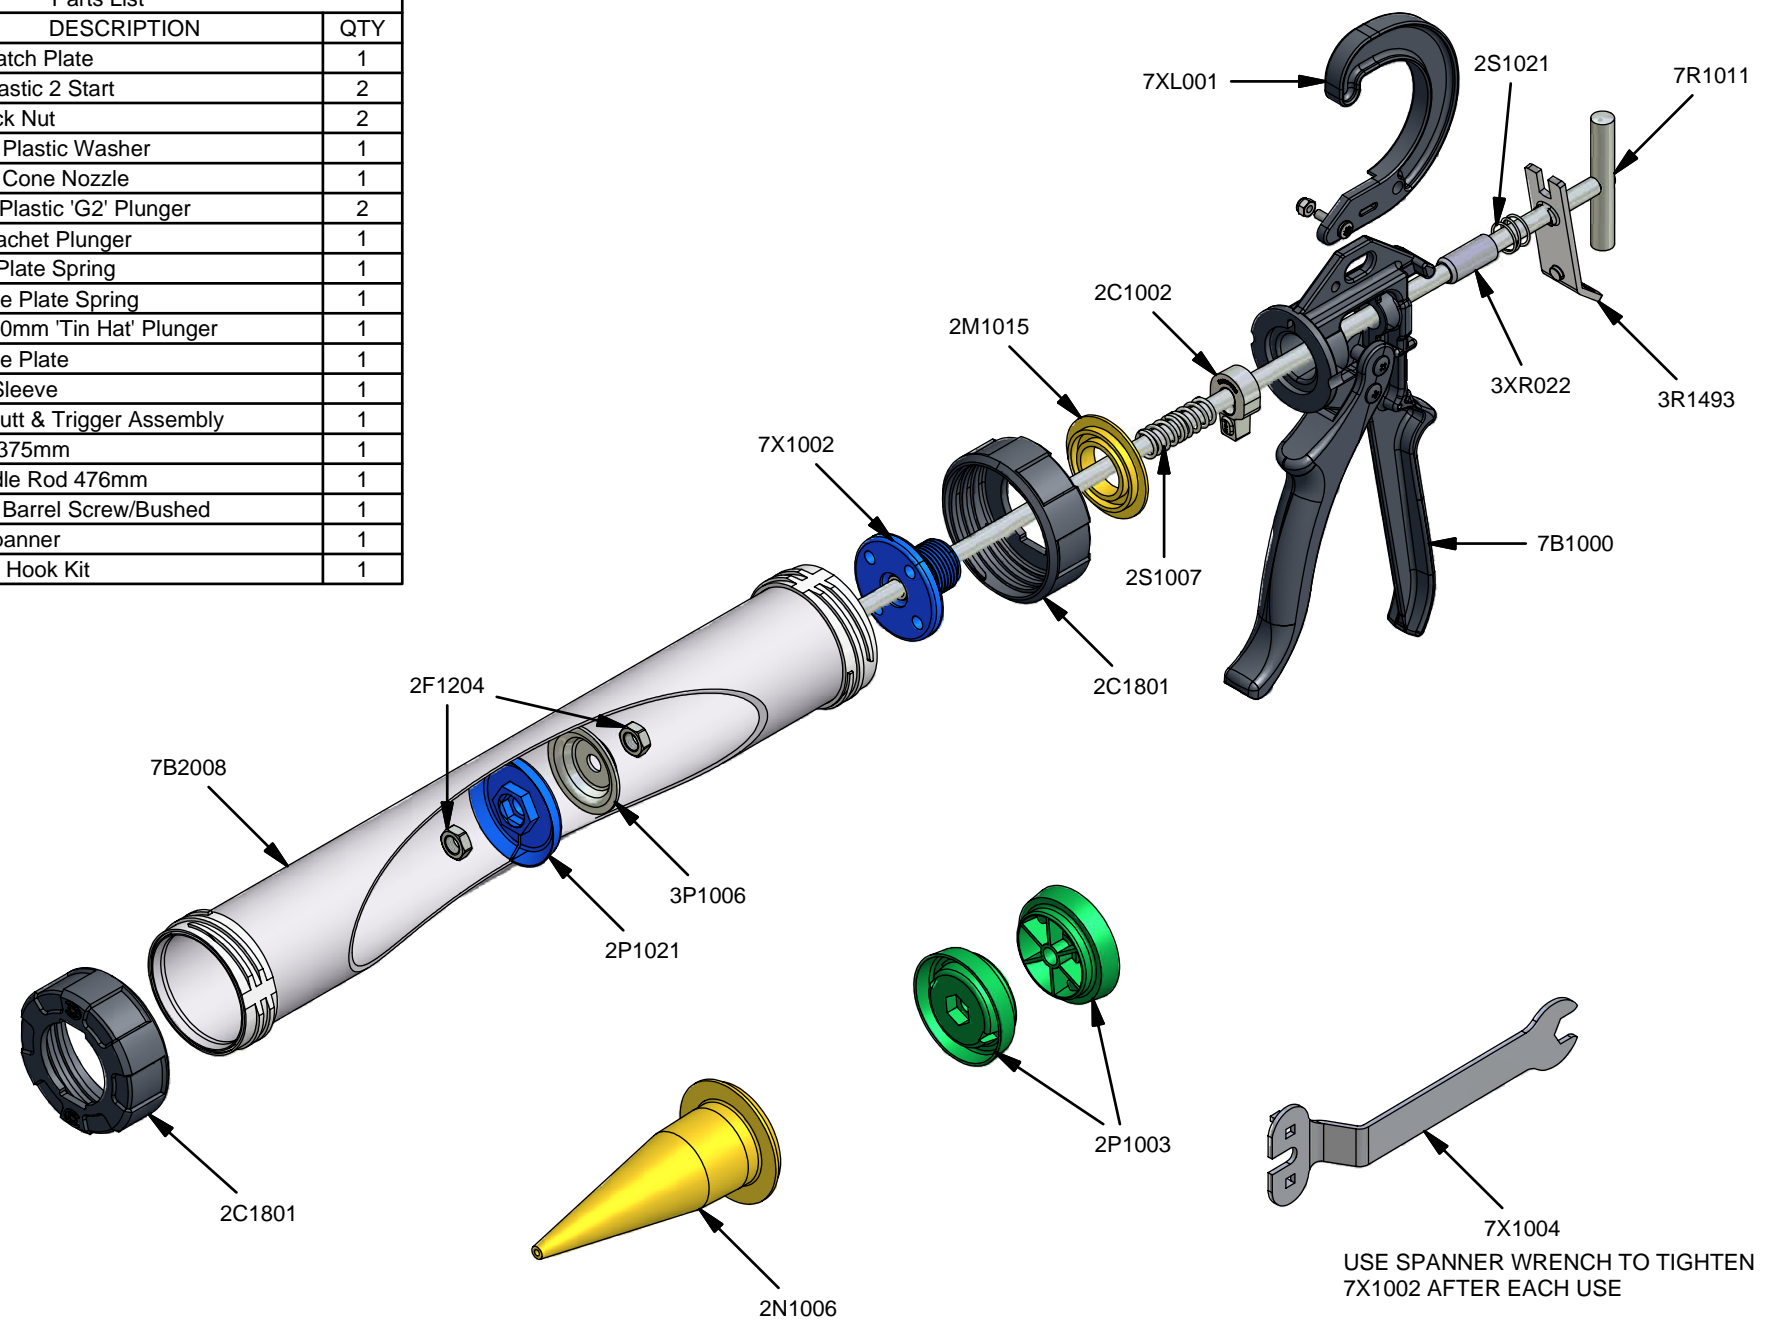

Parts List		
STOCK No	DESCRIPTION	QTY
2C1002	Mk5 Catch Plate	1
2C1801	Cap Plastic 2 Start	2
2F1204	M8 Lock Nut	2
2M1015	Yellow Plastic Washer	1
2N1006	Yellow Cone Nozzle	1
2P1003	Green Plastic 'G2' Plunger	2
2P1021	Split Sachet Plunger	1
2S1007	Catch Plate Spring	1
2S1021	Release Plate Spring	1
3P1006	Steel 40mm 'Tin Hat' Plunger	1
3R1493	Release Plate	1
3XR022	WCD Sleeve	1
7B1000	Mk 5 Butt & Trigger Assembly	1
7B2008	Barrel 375mm	1
7R1011	T Handle Rod 476mm	1
7X1002	Plastic Barrel Screw/Bushed	1
7X1004	Cox Spanner	1
7XL001	Ladder Hook Kit	1

USE SPANNER WRENCH TO TIGHTEN
7X1002 AFTER EACH USE

15" Sachet/Bulk Powerflow Combi

www.cox-applicators.com
sales@cox-applicators.com
800-822-8114

REV	DATE
B	15/04/2008

Parts List		
STOCK No	DESCRIPTION	QTY
2C1002	Mk5 Catch Plate	1
2C1801	Cap Plastic 2 Start	2
2F1204	M8 Lock Nut	2
2M1015	Yellow Plastic Washer	1
2N1006	Yellow Cone Nozzle	1
2P1003	Green Plastic 'G2' Plunger	2
2P1021	Split Sachet Plunger	1
2S1007	Catch Plate Spring	1
2S1021	Release Plate Spring	1
3P1006	Steel 40mm 'Tin Hat' Plunger	1
3R1493	Release Plate	1
3XR022	WCD Sleeve	1
7B1000	Mk 5 Butt & Trigger Assembly	1
7B2008	Barrel 375mm	1
7R1011	T Handle Rod 476mm	1
7X1002	Plastic Barrel Screw/Bushed	1
7X1004	Cox Spanner	1
7XL001	Ladder Hook Kit	1

USE SPANNER WRENCH TO TIGHTEN
7X1002 AFTER EACH USE

CNA 15" Avon

www.cox-applicators.com
sales@cox-applicators.com
800-822-8114

REV

DATE
15/04/2008