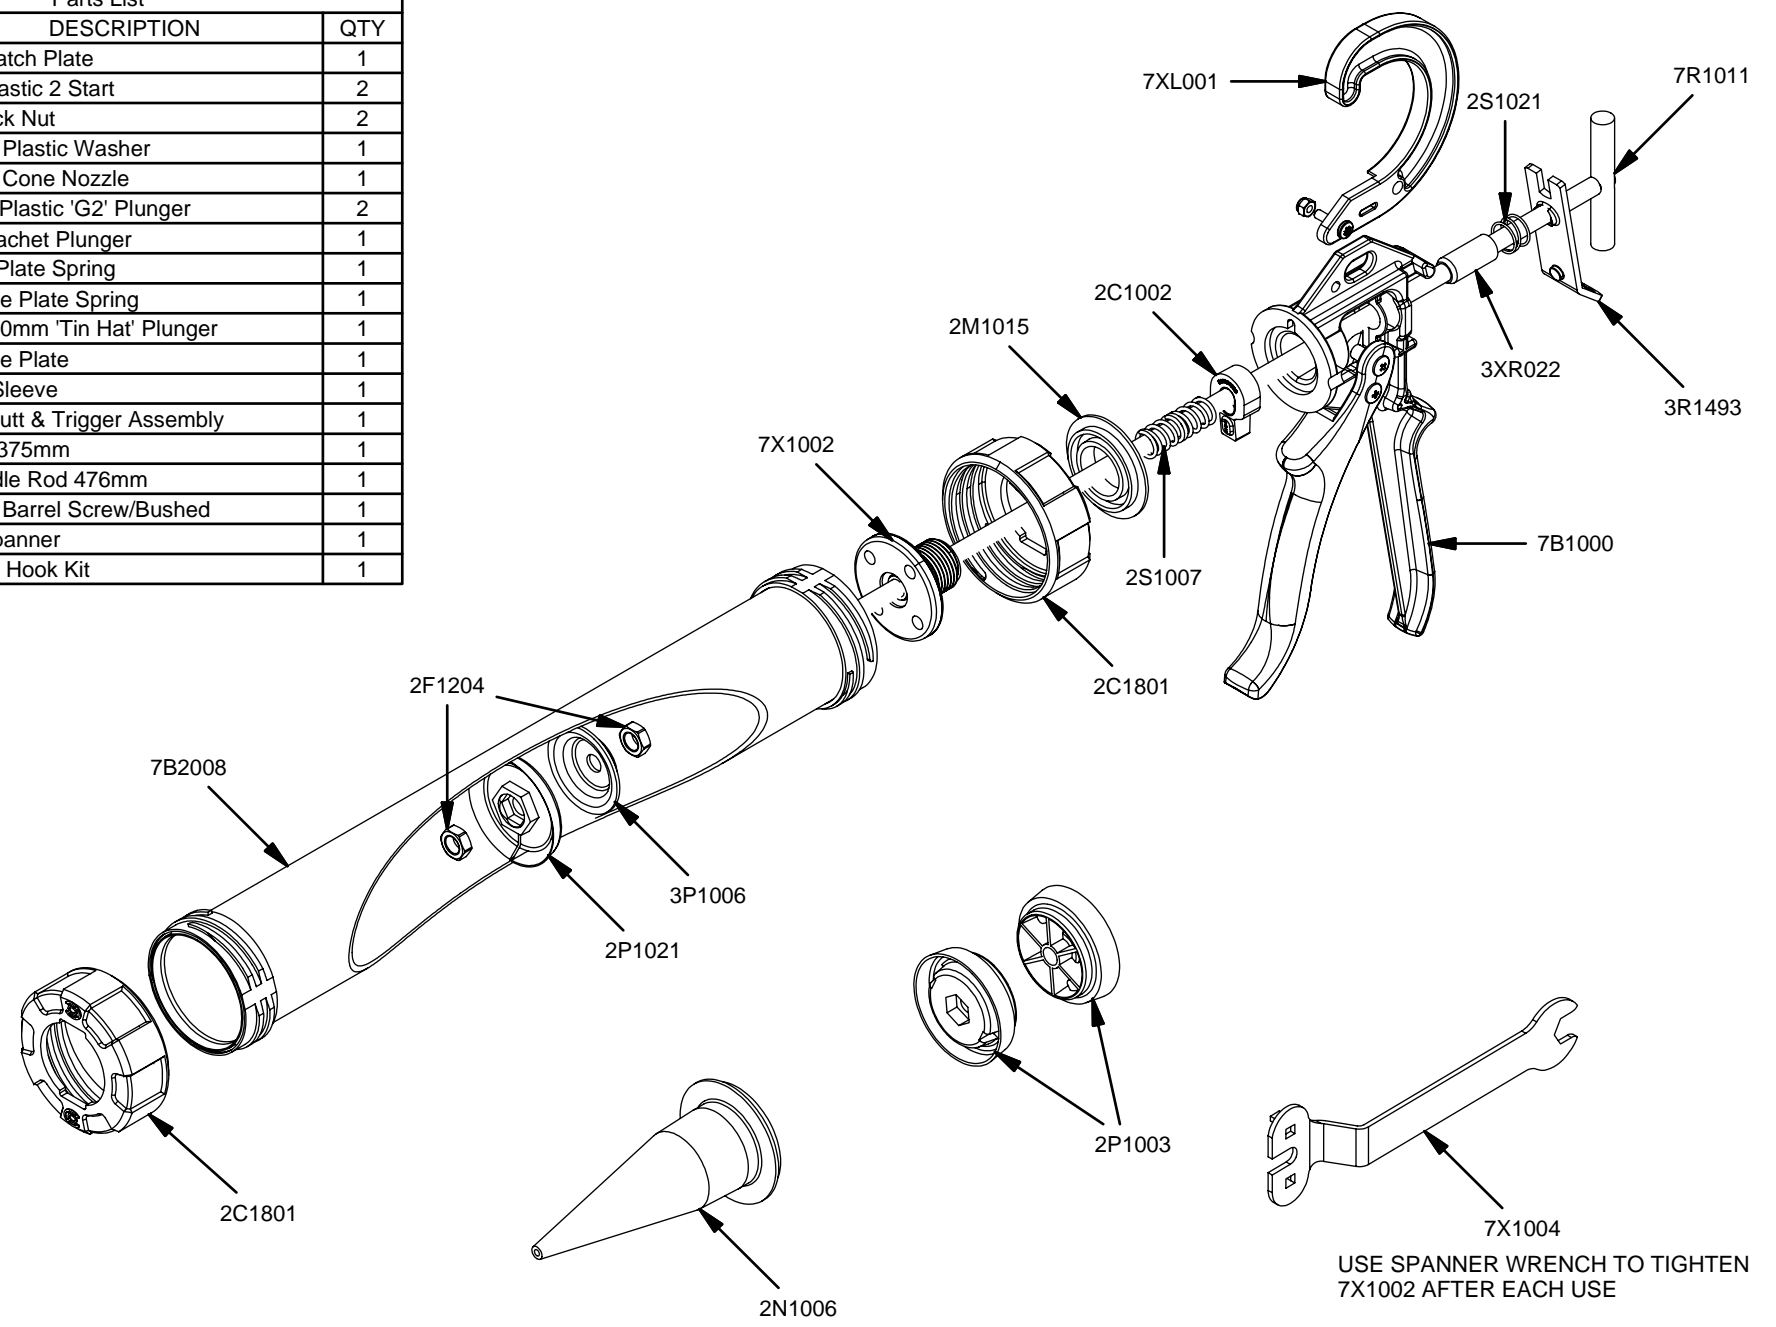

Parts List		
STOCK No	DESCRIPTION	QTY
2C1002	Mk5 Catch Plate	1
2C1801	Cap Plastic 2 Start	2
2F1204	M8 Lock Nut	2
2M1015	Yellow Plastic Washer	1
2N1006	Yellow Cone Nozzle	1
2P1003	Green Plastic 'G2' Plunger	2
2P1021	Split Sachet Plunger	1
2S1007	Catch Plate Spring	1
2S1021	Release Plate Spring	1
3P1006	Steel 40mm 'Tin Hat' Plunger	1
3R1493	Release Plate	1
3XR022	WCD Sleeve	1
7B1000	Mk 5 Butt & Trigger Assembly	1
7B2008	Barrel 375mm	1
7R1011	T Handle Rod 476mm	1
7X1002	Plastic Barrel Screw/Bushed	1
7X1004	Cox Spanner	1
7XL001	Ladder Hook Kit	1

USE SPANNER WRENCH TO TIGHTEN
7X1002 AFTER EACH USE

15" Sachet/Bulk Powerflow Combi

www.cox-applicators.com
sales@cox-applicators.com
800-822-8114

REV	DATE
B	15/04/2008

Parts List		
STOCK No	DESCRIPTION	QTY
2C1002	Mk5 Catch Plate	1
2C1801	Cap Plastic 2 Start	2
2F1204	M8 Lock Nut	2
2M1015	Yellow Plastic Washer	1
2N1006	Yellow Cone Nozzle	1
2P1003	Green Plastic 'G2' Plunger	2
2P1021	Split Sachet Plunger	1
2S1007	Catch Plate Spring	1
2S1021	Release Plate Spring	1
3P1006	Steel 40mm 'Tin Hat' Plunger	1
3R1493	Release Plate	1
3XR022	WCD Sleeve	1
7B1000	Mk 5 Butt & Trigger Assembly	1
7B2008	Barrel 375mm	1
7R1011	T Handle Rod 476mm	1
7X1002	Plastic Barrel Screw/Bushed	1
7X1004	Cox Spanner	1
7XL001	Ladder Hook Kit	1

USE SPANNER WRENCH TO TIGHTEN
7X1002 AFTER EACH USE

CNA 15" Avon

www.cox-applicators.com
sales@cox-applicators.com
800-822-8114

REV

DATE
15/04/2008