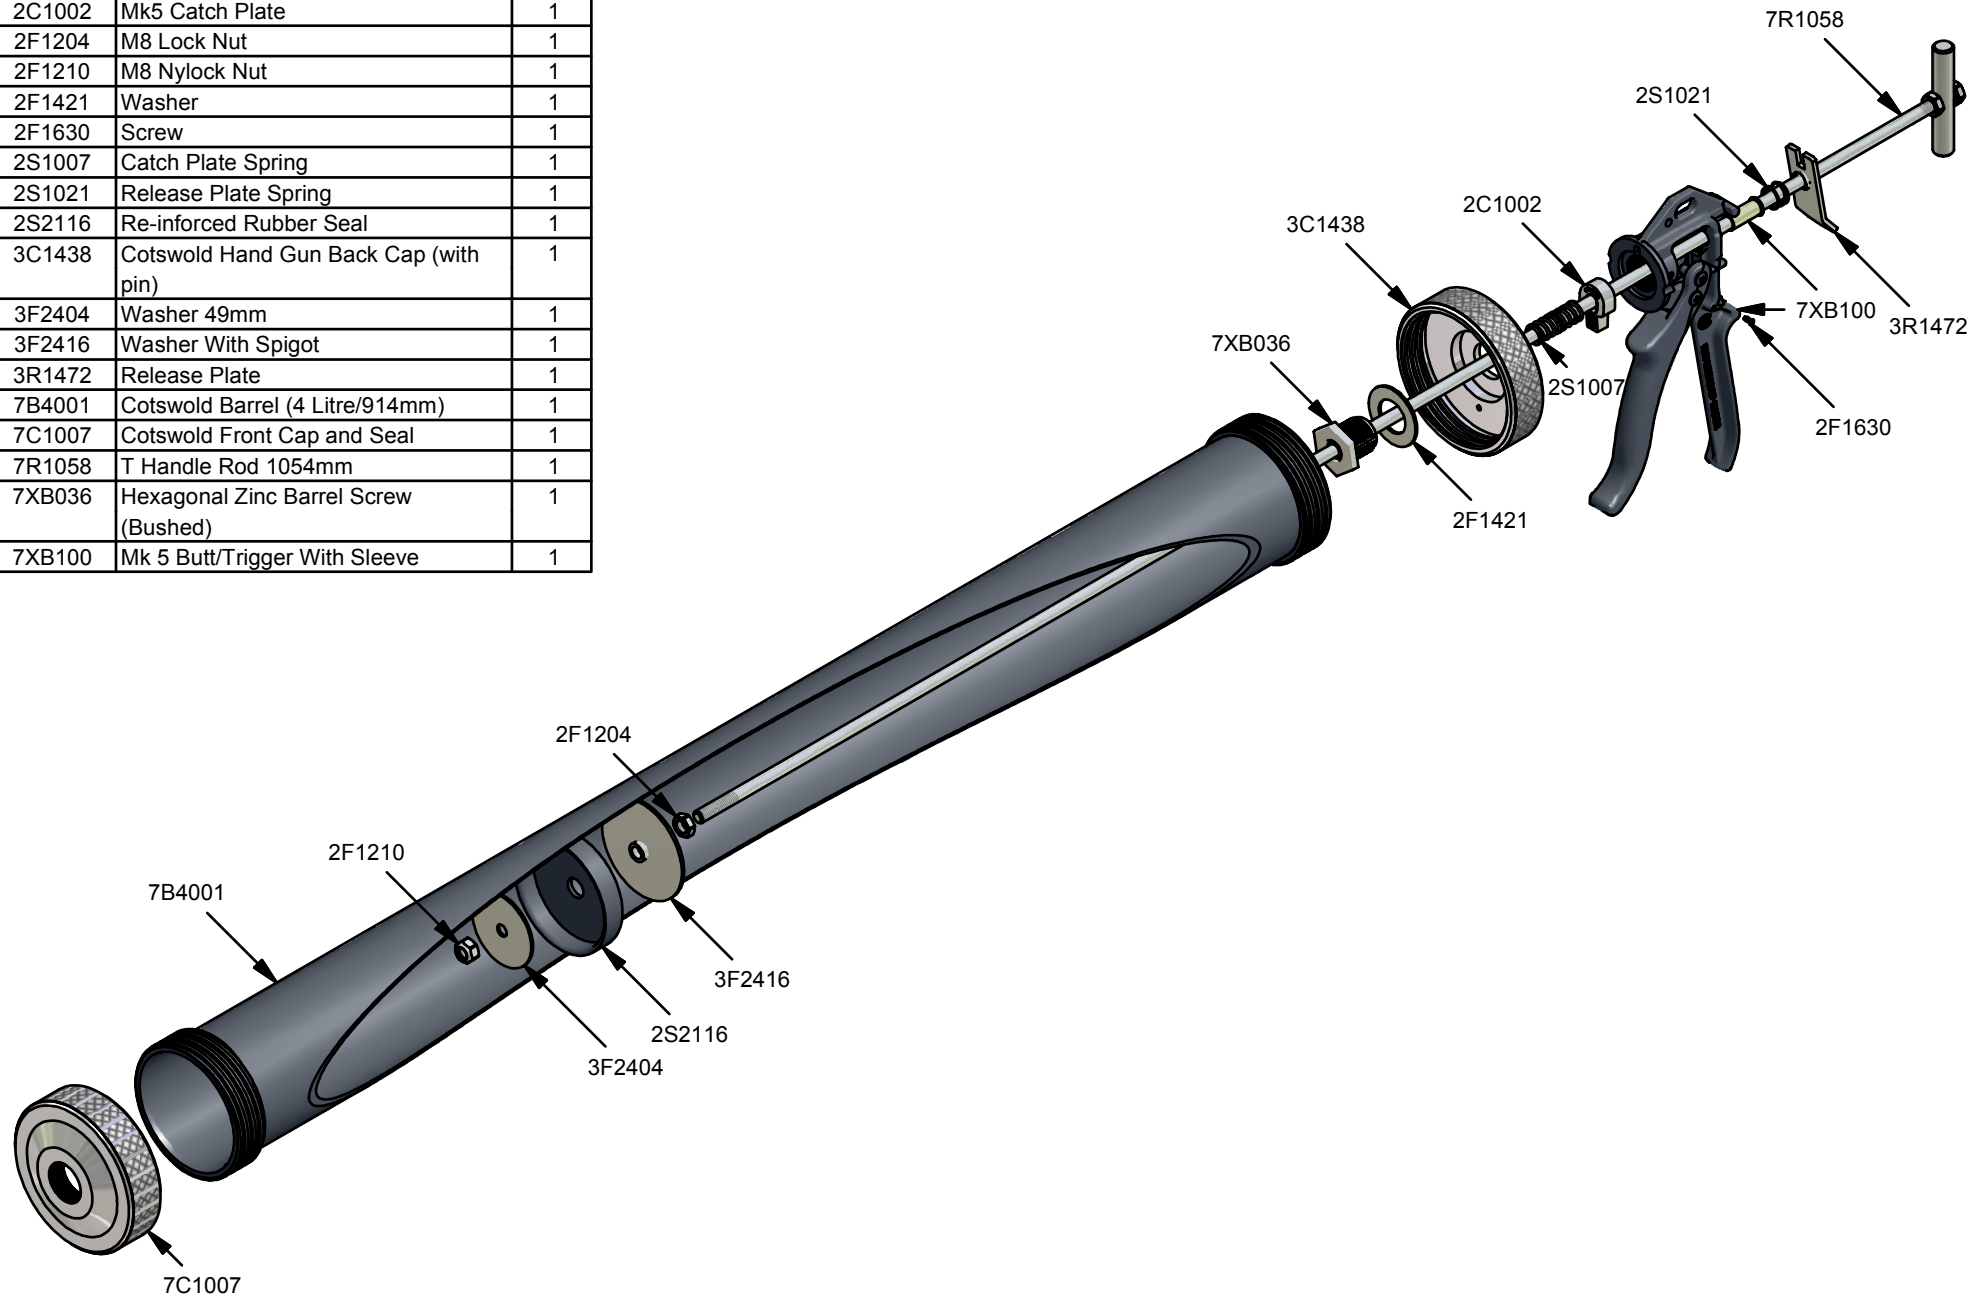

Parts List		
STOCK No	DESCRIPTION	QTY
2C1002	Mk5 Catch Plate	1
2F1204	M8 Lock Nut	1
2F1210	M8 Nylock Nut	1
2F1421	Washer	1
2F1630	Screw	1
2S1007	Catch Plate Spring	1
2S1021	Release Plate Spring	1
2S2116	Re-inforced Rubber Seal	1
3C1438	Cotswold Hand Gun Back Cap (with pin)	1
3F2404	Washer 49mm	1
3F2416	Washer With Spigot	1
3R1472	Release Plate	1
7B4001	Cotswold Barrel (4 Litre/914mm)	1
7C1007	Cotswold Front Cap and Seal	1
7R1058	T Handle Rod 1054mm	1
7XB036	Hexagonal Zinc Barrel Screw (Bushed)	1
7XB100	Mk 5 Butt/Trigger With Sleeve	1

Cotswold (4 Litre)

REV	DATE
E	11/08/2003

Parts List		
STOCK No	DESCRIPTION	QTY
2C1002	Mk5 Catch Plate	1
2F1204	M8 Lock Nut	1
2F1210	M8 Nylock Nut	1
2F1421	Washer	1
2F1630	Screw	1
2S1007	Catch Plate Spring	1
2S1021	Release Plate Spring	1
2S2116	Re-inforced Rubber Seal	1
3C1438	Cotswold Hand Gun Back Cap (with pin)	1
3F2404	Washer 49mm	1
3F2416	Washer With Spigot	1
3R1472	Release Plate	1
7B4001	Cotswold Barrel (4 Litre/914mm)	1
7C1007	Cotswold Front Cap and Seal	1
7R1058	T Handle Rod 1054mm	1
7XB036	Hexagonal Zinc Barrel Screw (Bushed)	1
7XB100	Mk 5 Butt/Trigger With Sleeve	1