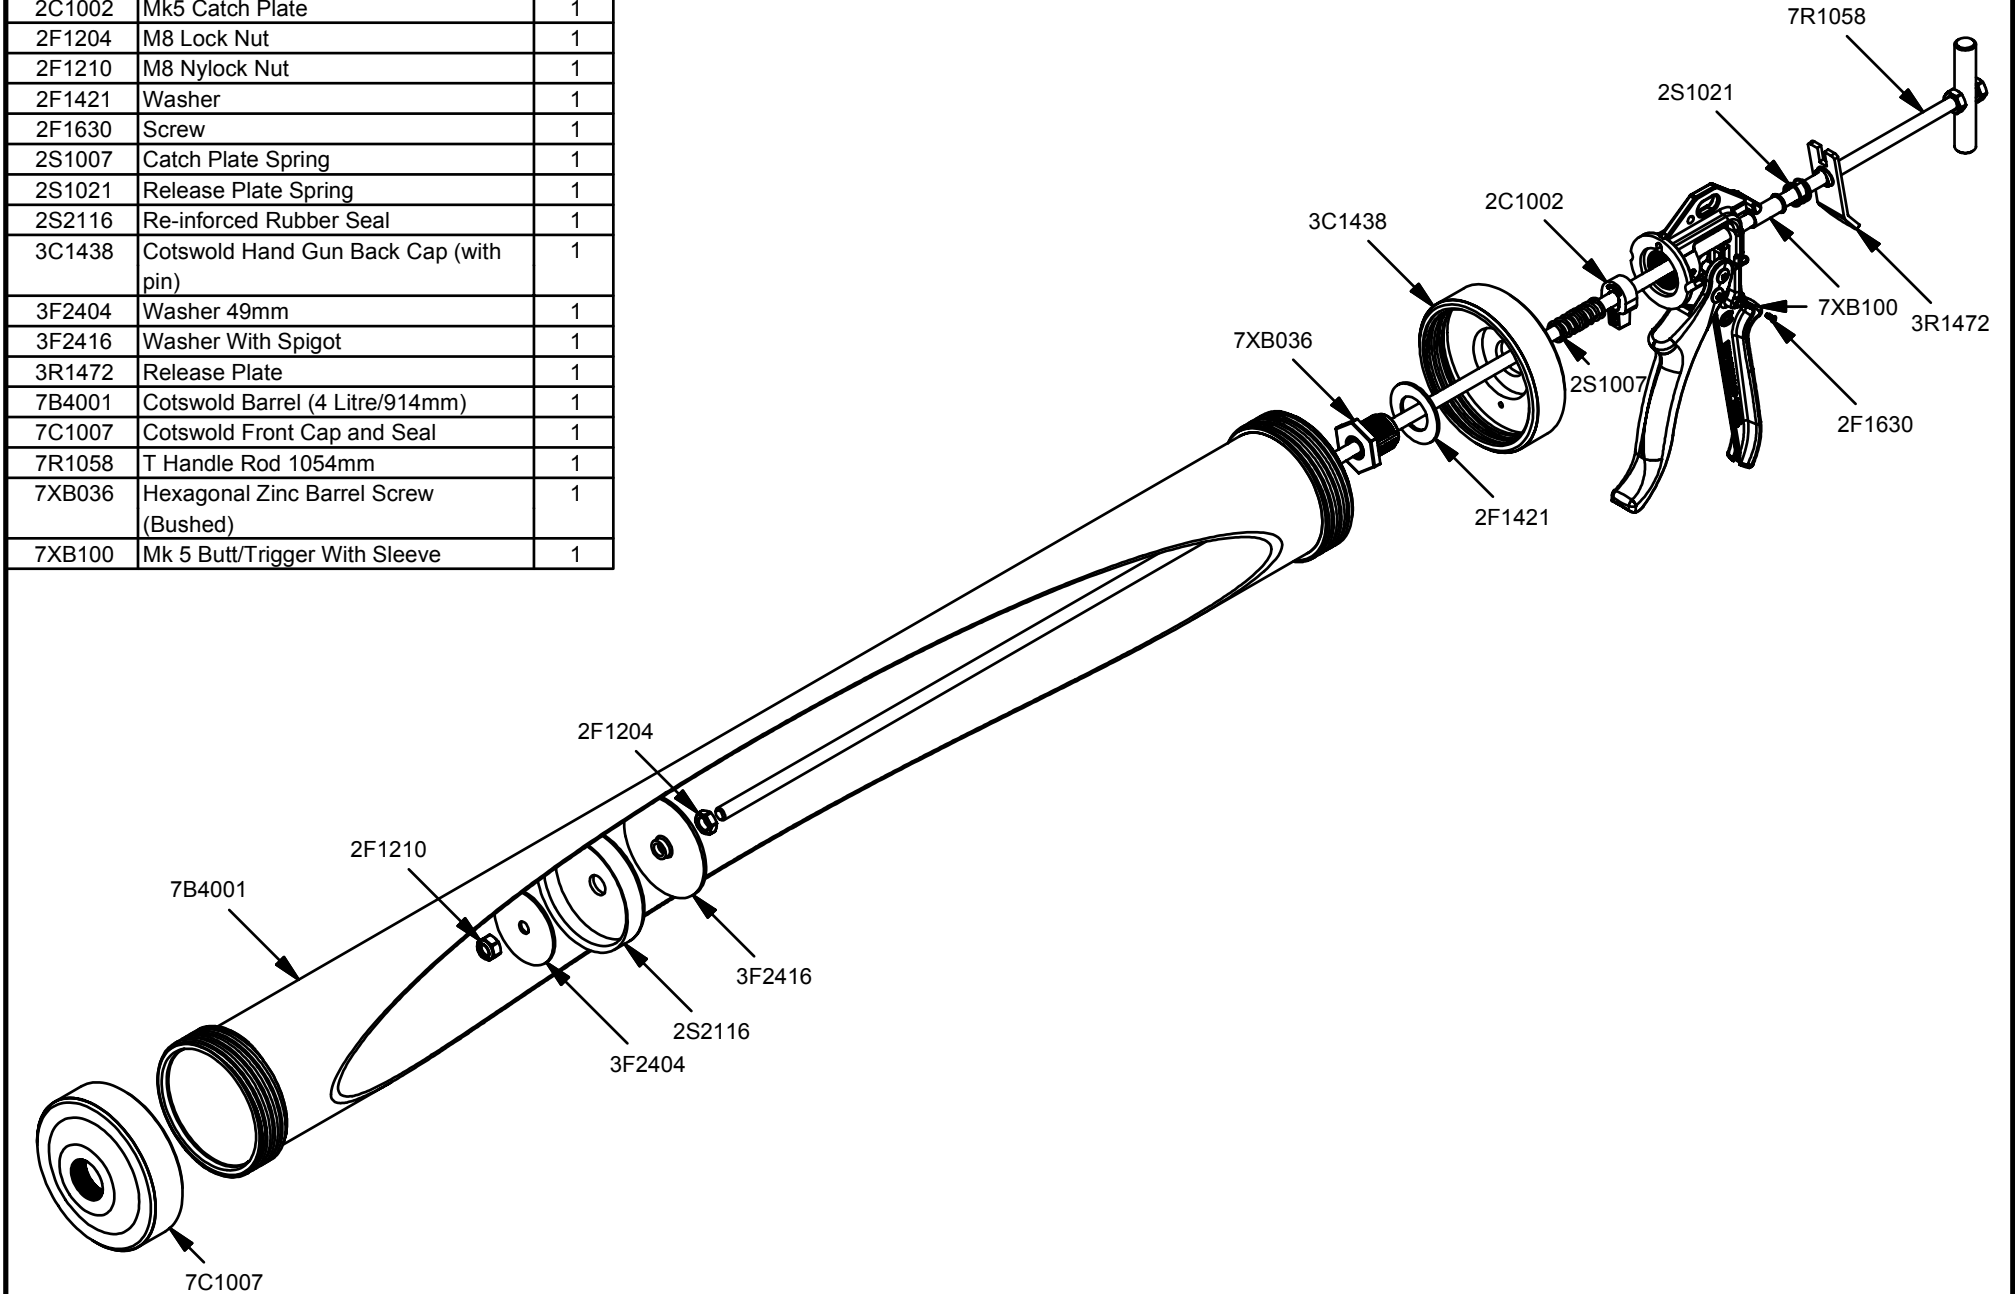

Parts List		
STOCK No	DESCRIPTION	QTY
2C1002	Mk5 Catch Plate	1
2F1204	M8 Lock Nut	1
2F1210	M8 Nylock Nut	1
2F1421	Washer	1
2F1630	Screw	1
2S1007	Catch Plate Spring	1
2S1021	Release Plate Spring	1
2S2116	Re-inforced Rubber Seal	1
3C1438	Cotswold Hand Gun Back Cap (with pin)	1
3F2404	Washer 49mm	1
3F2416	Washer With Spigot	1
3R1472	Release Plate	1
7B4001	Cotswold Barrel (4 Litre/914mm)	1
7C1007	Cotswold Front Cap and Seal	1
7R1058	T Handle Rod 1054mm	1
7XB036	Hexagonal Zinc Barrel Screw (Bushed)	1
7XB100	Mk 5 Butt/Trigger With Sleeve	1

Cotswold (4 Litre)

REV	DATE
E	11/08/2003

Parts List		
STOCK No	DESCRIPTION	QTY
2C1002	Mk5 Catch Plate	1
2F1204	M8 Lock Nut	1
2F1210	M8 Nylock Nut	1
2F1421	Washer	1
2F1630	Screw	1
2S1007	Catch Plate Spring	1
2S1021	Release Plate Spring	1
2S2116	Re-inforced Rubber Seal	1
3C1438	Cotswold Hand Gun Back Cap (with pin)	1
3F2404	Washer 49mm	1
3F2416	Washer With Spigot	1
3R1472	Release Plate	1
7B4001	Cotswold Barrel (4 Litre/914mm)	1
7C1007	Cotswold Front Cap and Seal	1
7R1058	T Handle Rod 1054mm	1
7XB036	Hexagonal Zinc Barrel Screw (Bushed)	1
7XB100	Mk 5 Butt/Trigger With Sleeve	1