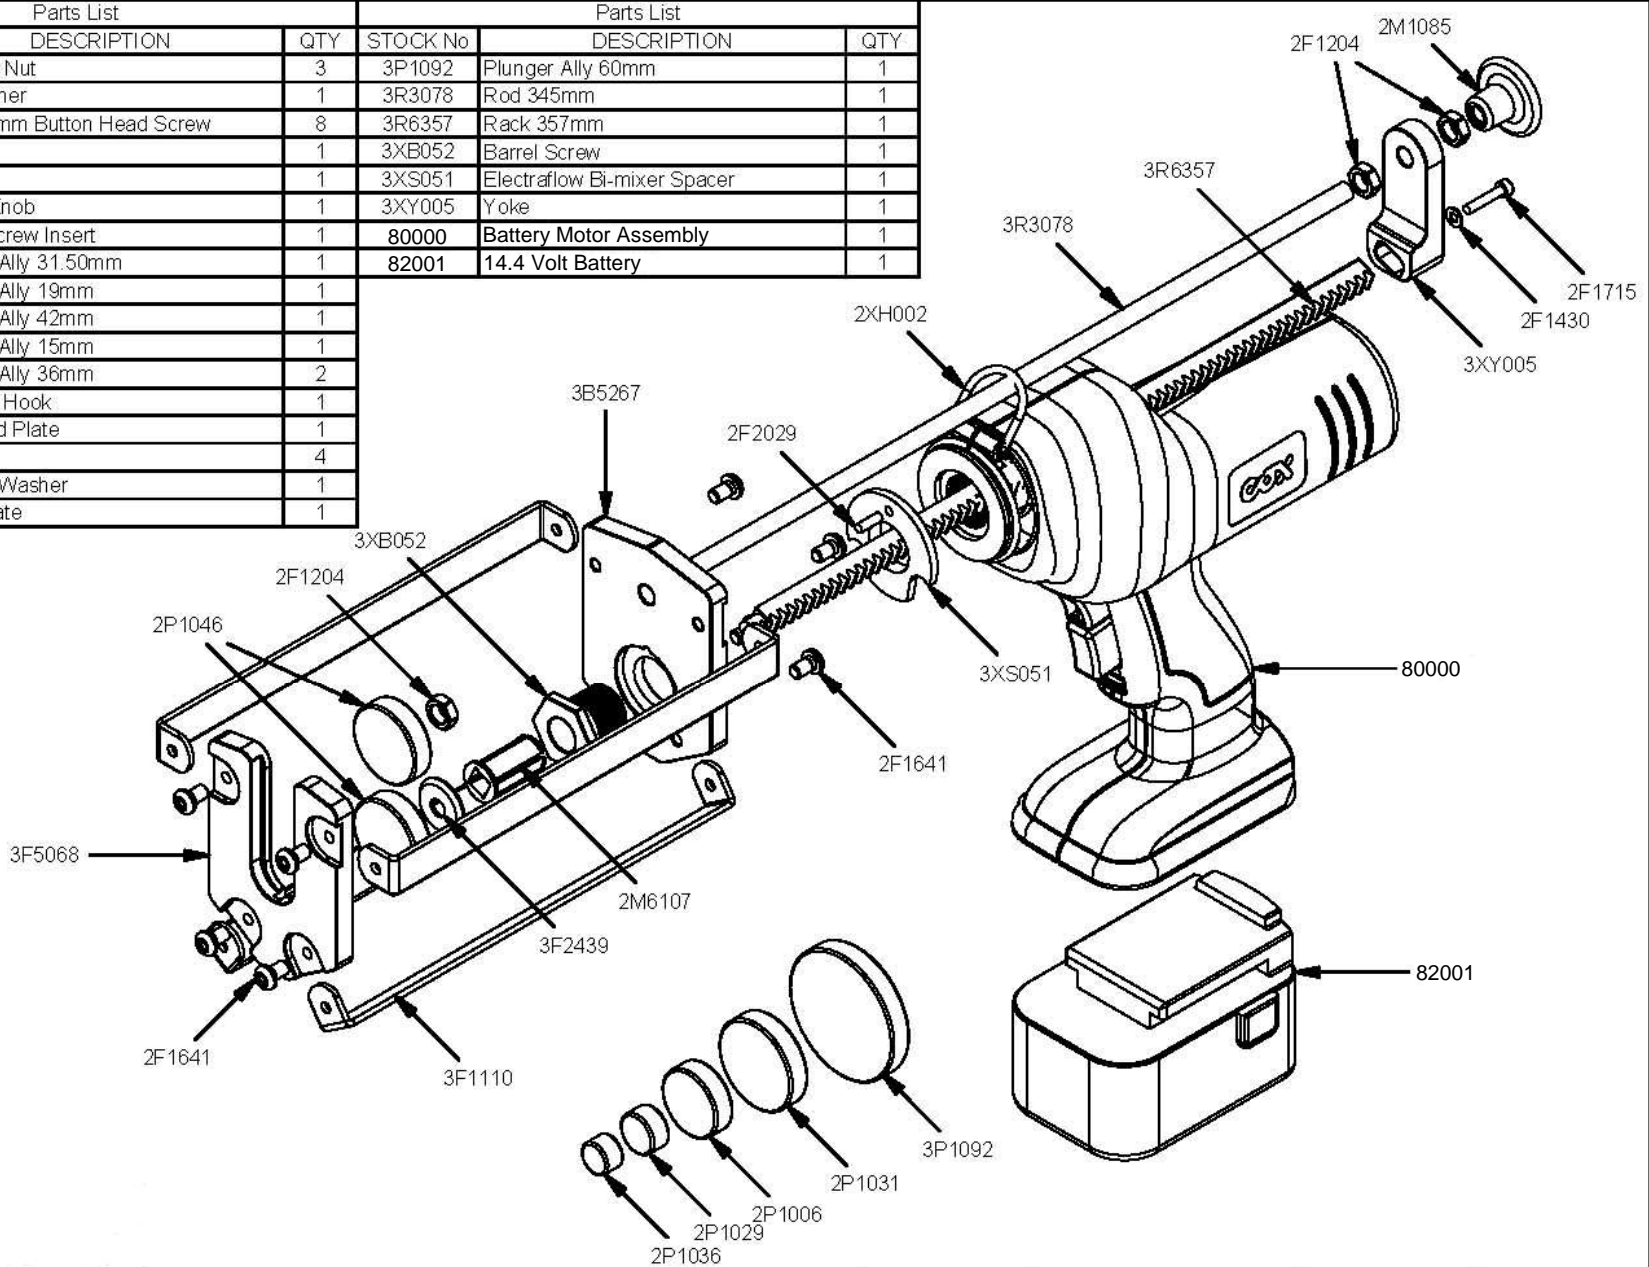

Parts List			Parts List		
STOCK No	DESCRIPTION	QTY	STOCK No	DESCRIPTION	QTY
2F1204	M8 Lock Nut	3	3P1092	Plunger Ally 60mm	1
2F1430	M4 Washer	1	3R3078	Rod 345mm	1
2F1641	M6 x 10mm Button Head Screw	8	3R6357	Rack 357mm	1
2F1715	Screw	1	3XB052	Barrel Screw	1
2F2029	Roll Pin	1	3XS051	Electraflow Bi-mixer Spacer	1
2M1085	Plastic Knob	1	3XY005	Yoke	1
2M6107	Barrel Screw Insert	1	80000	Battery Motor Assembly	1
2P1006	Plunger Ally 31.50mm	1	82001	14.4 Volt Battery	1
2P1029	Plunger Ally 19mm	1			
2P1031	Plunger Ally 42mm	1			
2P1036	Plunger Ally 15mm	1			
2P1046	Plunger Ally 36mm	2			
2XH002	Hanging Hook	1			
3B5267	Bulkhead Plate	1			
3F1110	Frame	4			
3F2439	Formed Washer	1			
3F5068	Front Plate	1			

80400 – 400ml. Multi Ratio Applicator

www.cox-applicators.com
 sales@cox-applicators.com
 800-822-8114

REV
 B

DATE
 26/11/2008