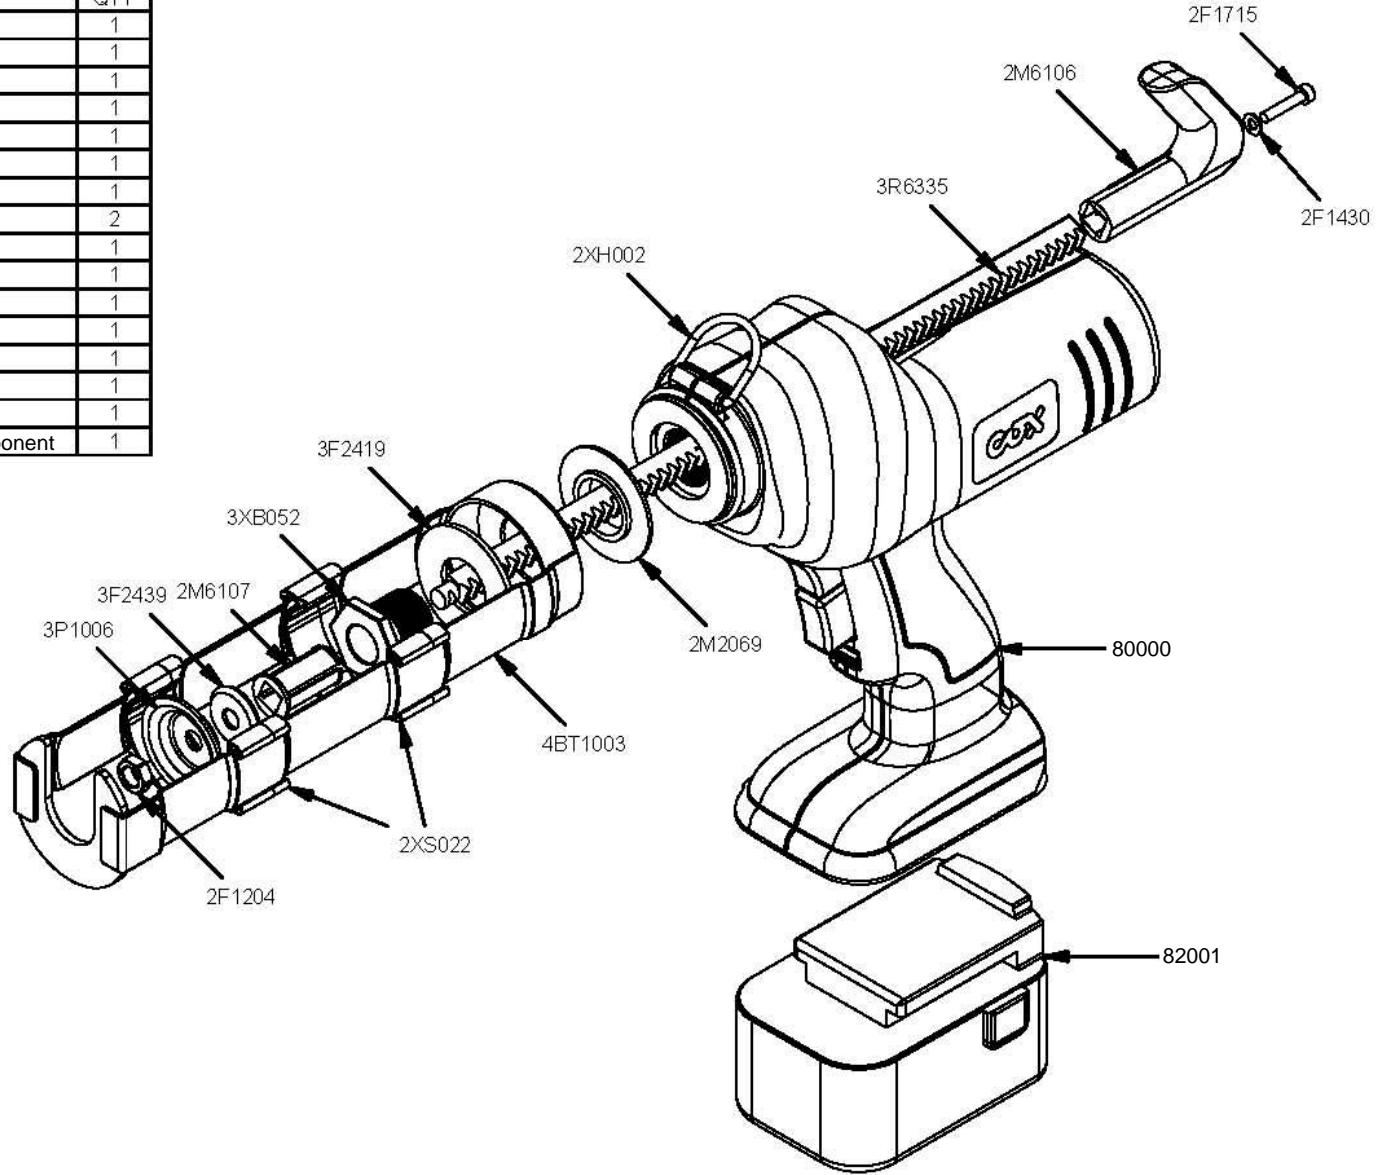

Parts List		
STOCK No	DESCRIPTION	QTY
2F1204	M8 Lock Nut	1
2F1430	M4 Washer	1
2F1715	Screw	1
2M2069	Black Washer	1
2M6106	Rack Handle	1
2M6107	Barrel Screw Insert	1
2XH002	Hanging Hook	1
2XS022	Support Strap	2
3F2419	Steel Washer	1
3F2439	Formed Washer	1
3P1006	Steel 40mm 'Tin Hat' Plunger	1
3R6335	Rack 335mm	1
3XB052	Barrel Screw	1
4BT1003	Frame Assembly	1
80000	Battery Motor Assembly	1
82001	14.4 Volt Battery Single Component	1