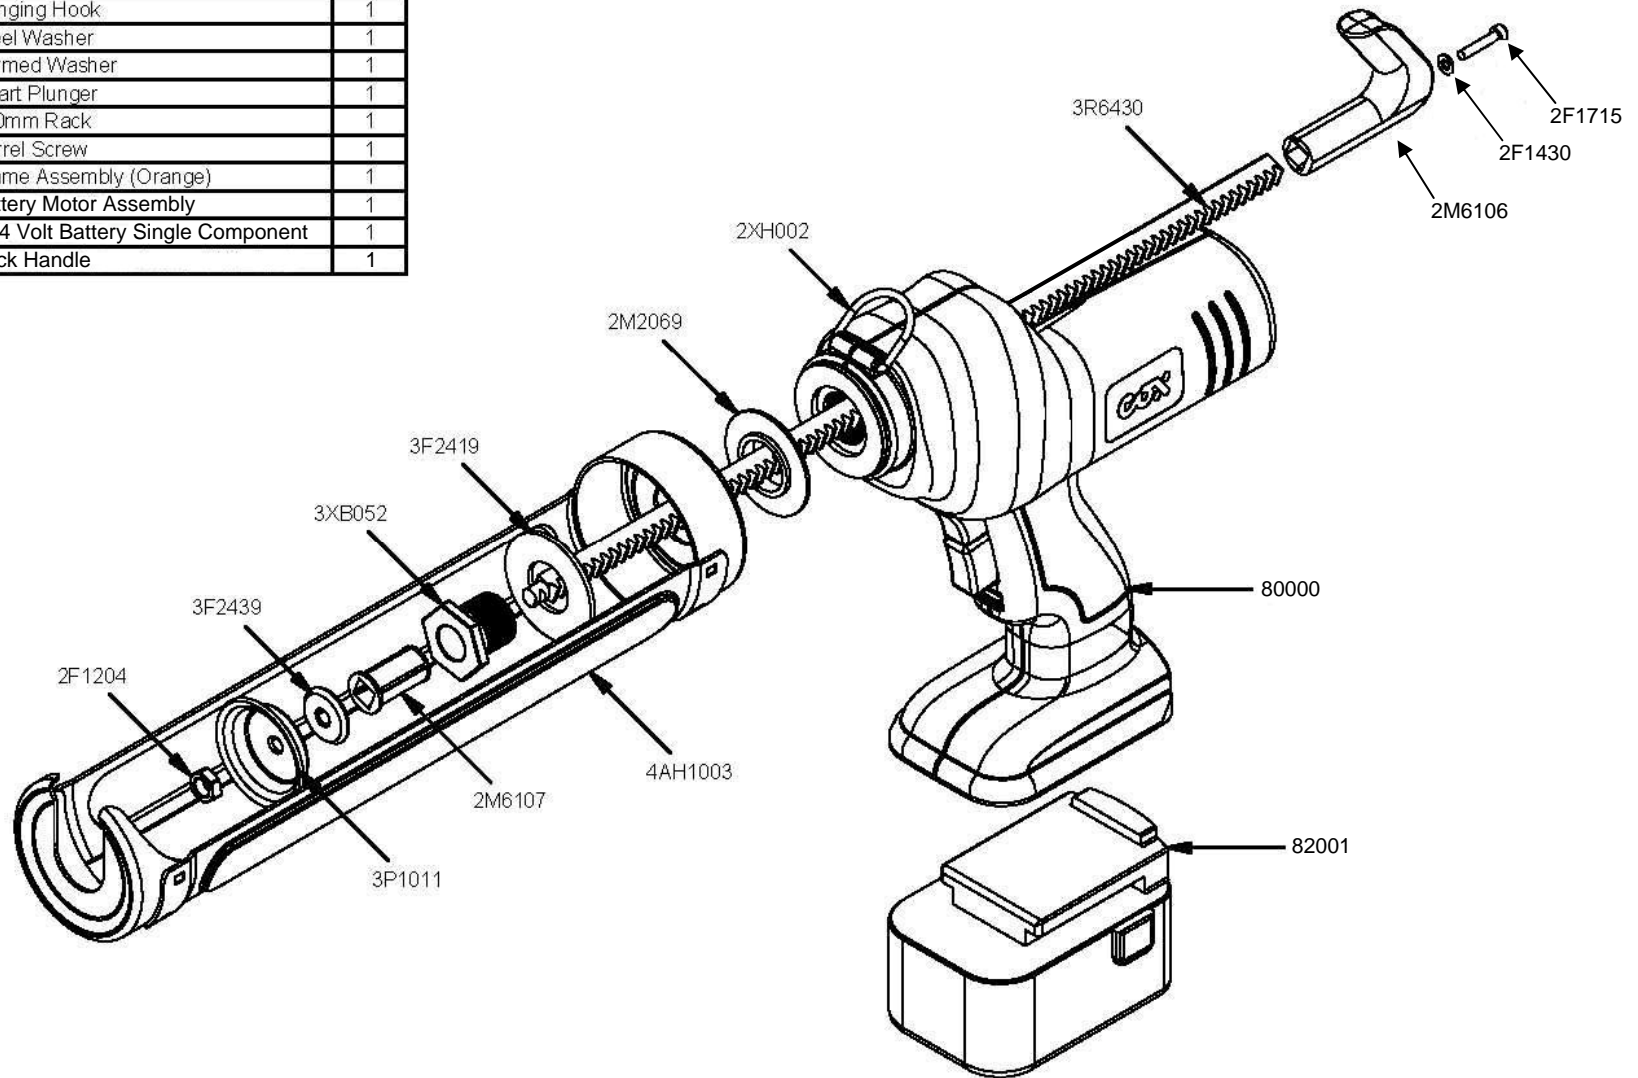

Parts List		
STOCK No	DESCRIPTION	QTY
2F1204	M8 Lock Nut	1
2M2069	Black Washer	1
2M6107	Barrel Screw Insert	1
2XH002	Hanging Hook	1
3F2419	Steel Washer	1
3F2439	Formed Washer	1
3P1011	Quart Plunger	1
3R6430	430mm Rack	1
3XB052	Barrel Screw	1
4AH1003	Frame Assembly (Orange)	1
80000	Battery Motor Assembly	1
82001	14.4 Volt Battery Single Component	1
2M6106	Rack Handle	1