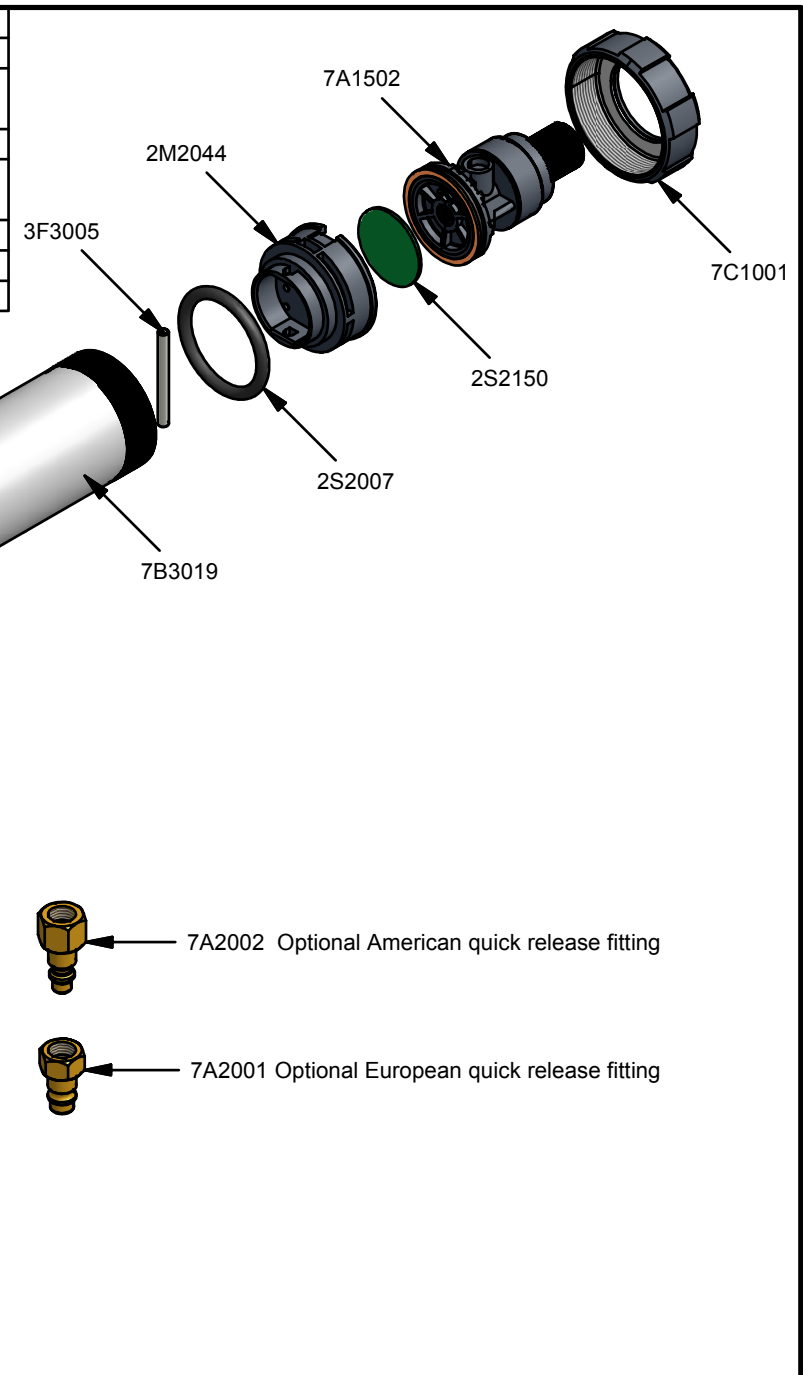

| Parts List | | | Parts List | | |
|------------|--------------------------|-----|------------|---|-----|
| STOCK No | DESCRIPTION | QTY | STOCK No | DESCRIPTION | QTY |
| 2F1203 | M4 Nut | 2 | 7A1502 | Regulator Assembly (75psi, including O ring and washer) | 1 |
| 2F1604 | M4 x 30mm Screw | 2 | 7A2000 | Standard Nut and Tail Connection | 1 |
| 2F1609 | No. 4 x 3/8" Screw | 6 | 7A2001 | European Quick Release Fitting Assembly | 1 |
| 2M1021 | Plastic Breech | 1 | 7A2002 | US Quick Release Fitting Assembly | 1 |
| 2M1041 | Plastic Bulkhead | 1 | 7B3019 | Barrel 152.4 mm | 1 |
| 2M1042 | Plastic Button Washer | 2 | 7C1001 | Air Gun Back Cap | 1 |
| 2M1078 | Plastic Cartridge Sleeve | 1 | | | |
| 2M2044 | Dump Valve Body | 1 | | | |
| 2P1007 | Plunger Plastic 19mm | 2 | | | |
| 2P1008 | Plunger Plastic 10mm | 1 | | | |
| 2S2007 | O Ring | 1 | | | |
| 2S2113 | U Seal | 1 | | | |
| 2S2150 | Dump Valve Diaphragm | 1 | | | |
| 3F3005 | Cord Retainer Pin | 1 | | | |
| 3P1015 | Plastic Piston | 1 | | | |
| 3R1941 | Rod 108mm | 3 | | | |
| 4B1200 | Air Gun Butt Assembly | 1 | | | |