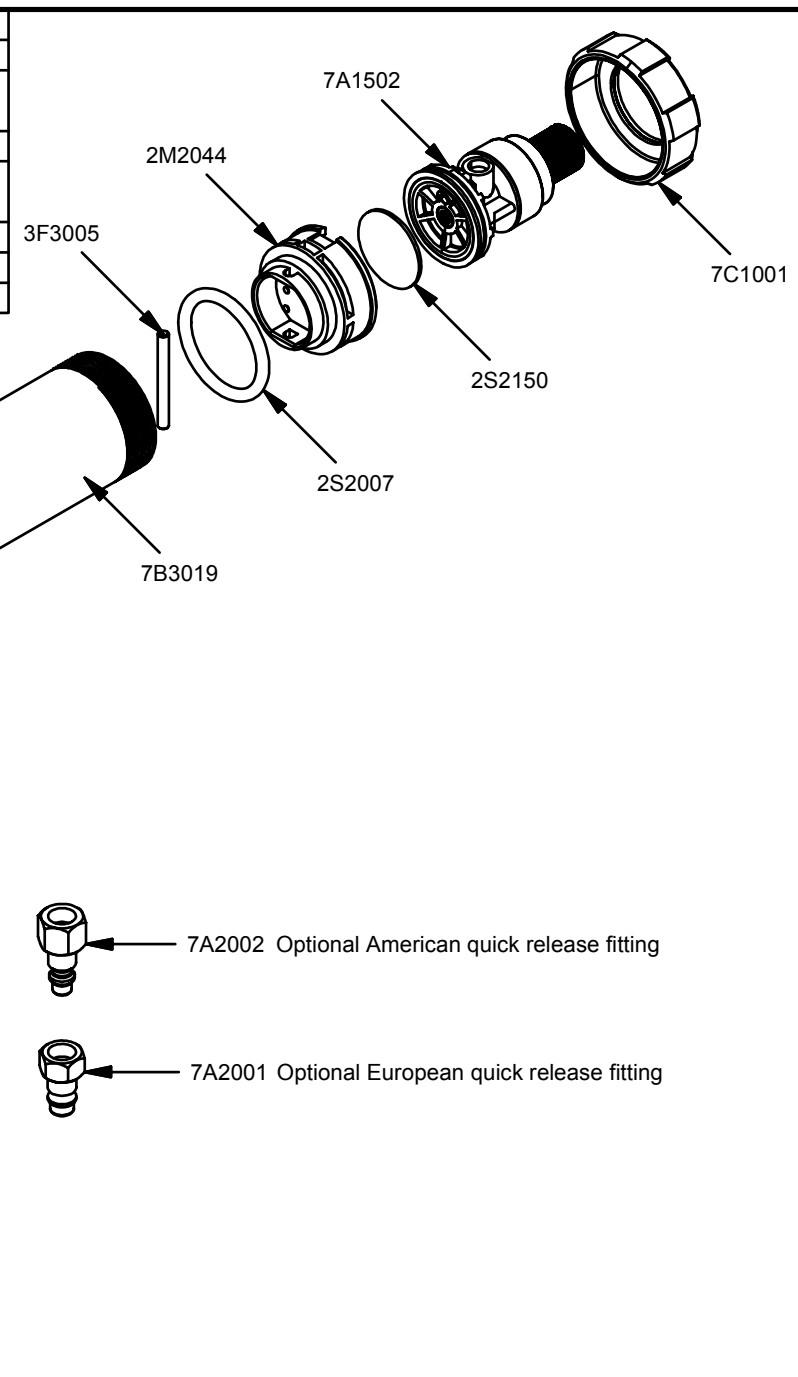

CBA 25

REV

DATE

E

24/09/2003

| Parts List | | | Parts List | | |
|------------|--------------------------|-----|------------|---|-----|
| STOCK No | DESCRIPTION | QTY | STOCK No | DESCRIPTION | QTY |
| 2F1203 | M4 Nut | 2 | 7A1502 | Regulator Assembly (75psi, including O ring and washer) | 1 |
| 2F1604 | M4 x 30mm Screw | 2 | 7A2000 | Standard Nut and Tail Connection | 1 |
| 2F1609 | No. 4 x 3/8" Screw | 6 | 7A2001 | European Quick Release Fitting Assembly | 1 |
| 2M1021 | Plastic Breech | 1 | 7A2002 | US Quick Release Fitting Assembly | 1 |
| 2M1041 | Plastic Bulkhead | 1 | 7B3019 | Barrel 152.4 mm | 1 |
| 2M1042 | Plastic Button Washer | 2 | 7C1001 | Air Gun Back Cap | 1 |
| 2M1078 | Plastic Cartridge Sleeve | 1 | | | |
| 2M2044 | Dump Valve Body | 1 | | | |
| 2P1007 | Plunger Plastic 19mm | 2 | | | |
| 2P1008 | Plunger Plastic 10mm | 1 | | | |
| 2S2007 | O Ring | 1 | | | |
| 2S2113 | U Seal | 1 | | | |
| 2S2150 | Dump Valve Diaphragm | 1 | | | |
| 3F3005 | Cord Retainer Pin | 1 | | | |
| 3P1015 | Plastic Piston | 1 | | | |
| 3R1941 | Rod 108mm | 3 | | | |
| 4B1200 | Air Gun Butt Assembly | 1 | | | |