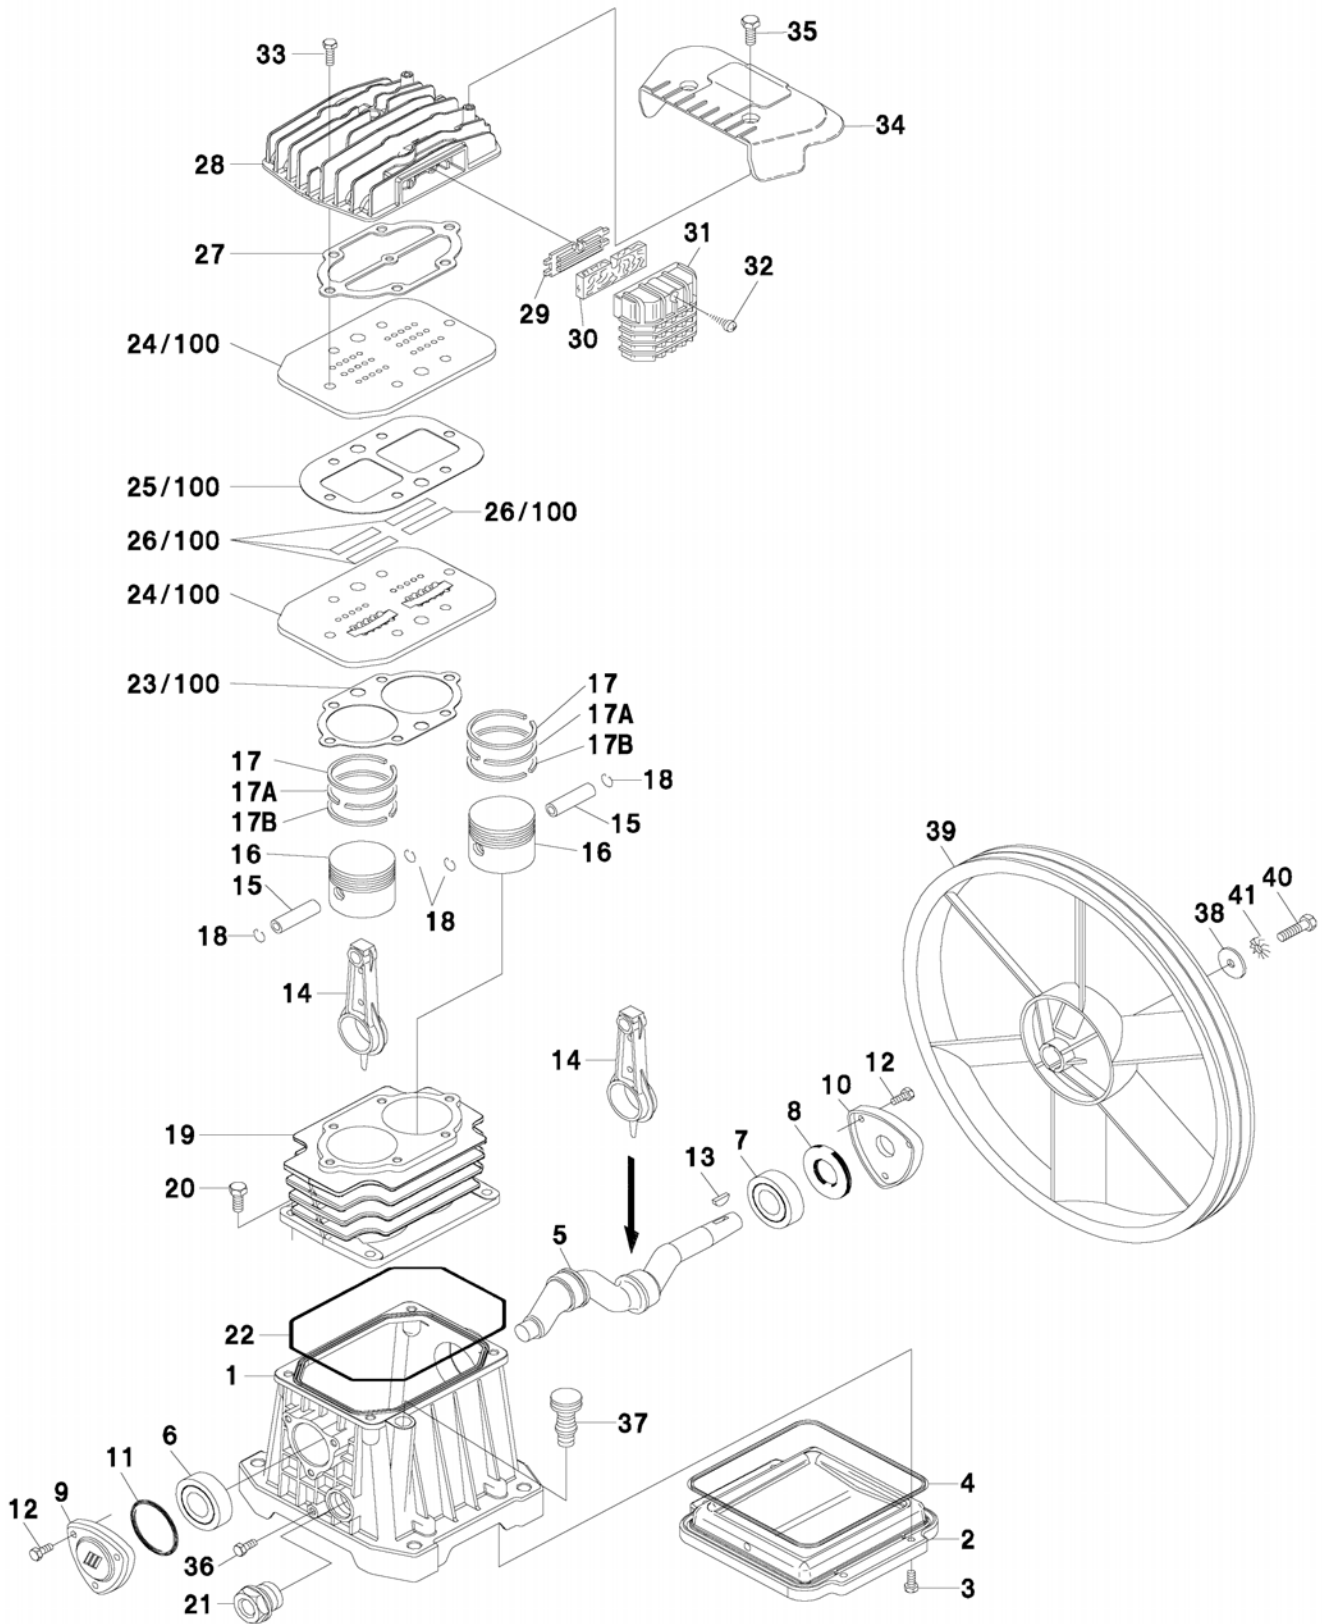

AB360 - PUMP UNIT

ITEM NO.	CODE NO.	PART NAME	Q.TY	REFERENCE NO.
1	885452	CRANKCASE	1	9100270110
2	885453	CRANKCASE COVER	1	9100270120
3	-	SCREW M5x16 UNI7687	4	
4	885454	OR GASKET	1	9100270130
5	885455	CRANKSHAFT	1	9100270140
6	885456	BEARING 6203	1	7060180000
7	881622	BEARING 6204	1	7060200000
8	885457	OIL SEAL 20x47x7	1	9100270150
9	885458	FRONT COVER	1	9100270160
10	885459	REAR COVER	1	9100270170
11	885460	OR 144 GASKET	1	9100280010
12	881657	SCREW	6	7011420000
13	885461	KEY	1	9100280020
14	885462	CONNECTING ROD	2	9100270010
15	885463	PISTON PIN	2	9100270020
16	885464	PISTON	2	9100270030
17	885465	PISTON RINGS	2	9100270040
17A	885466	PISTON RINGS	2	9100270050
17B	885467	PISTON RINGS	2	9100270060
18	885468	SEEGER	4	9100270070
19	885469	CYLINDER	1	9100270080
20	881571	SCREW	4	7011100000
21	885470	OIL LEVEL SIGHT GLASS	1	9102800070
22	885471	OR GASKET	1	9100270180
23	885472	GASKET	1	9100270190
24	885473	VALVE PLATE	2	9100270090
25	885474	GASKET	1	9100270200
26	885475	VALVE	4	9100280090
27	885476	GASKET	1	9100270210
28	885477	HEAD	1	9100270100
29	885478	FILTER PLATE	1	9100010250
30	885479	FILTERING ELEMENT	1	9100010210
31	885480	INTAKE FILTER	1	9100270240
32	881492	SCREW	1	7012060000
33	885481	SCREW M8x35 UNI5931	6	7010080000
34	885482	AIR CONVEYOR	1	9100270220
35	881479	SCREW	2	7012090000
36	881657	SCREW	1	7011420000
37	885483	BREATHER PIPE PLUG	1	7091170000
38	881663	WASHER	1	7030270000
39	885484	FLYWHEEL	1	9100270230
40	881571	SCREW	1	7011100000
41	881578	TOOTHED WASHER	1	7031010000
100	885508	SET VALVE PLATE	1	9100270260

Parts are subject to change without any obligation on the part of HITACHI due to improvements.