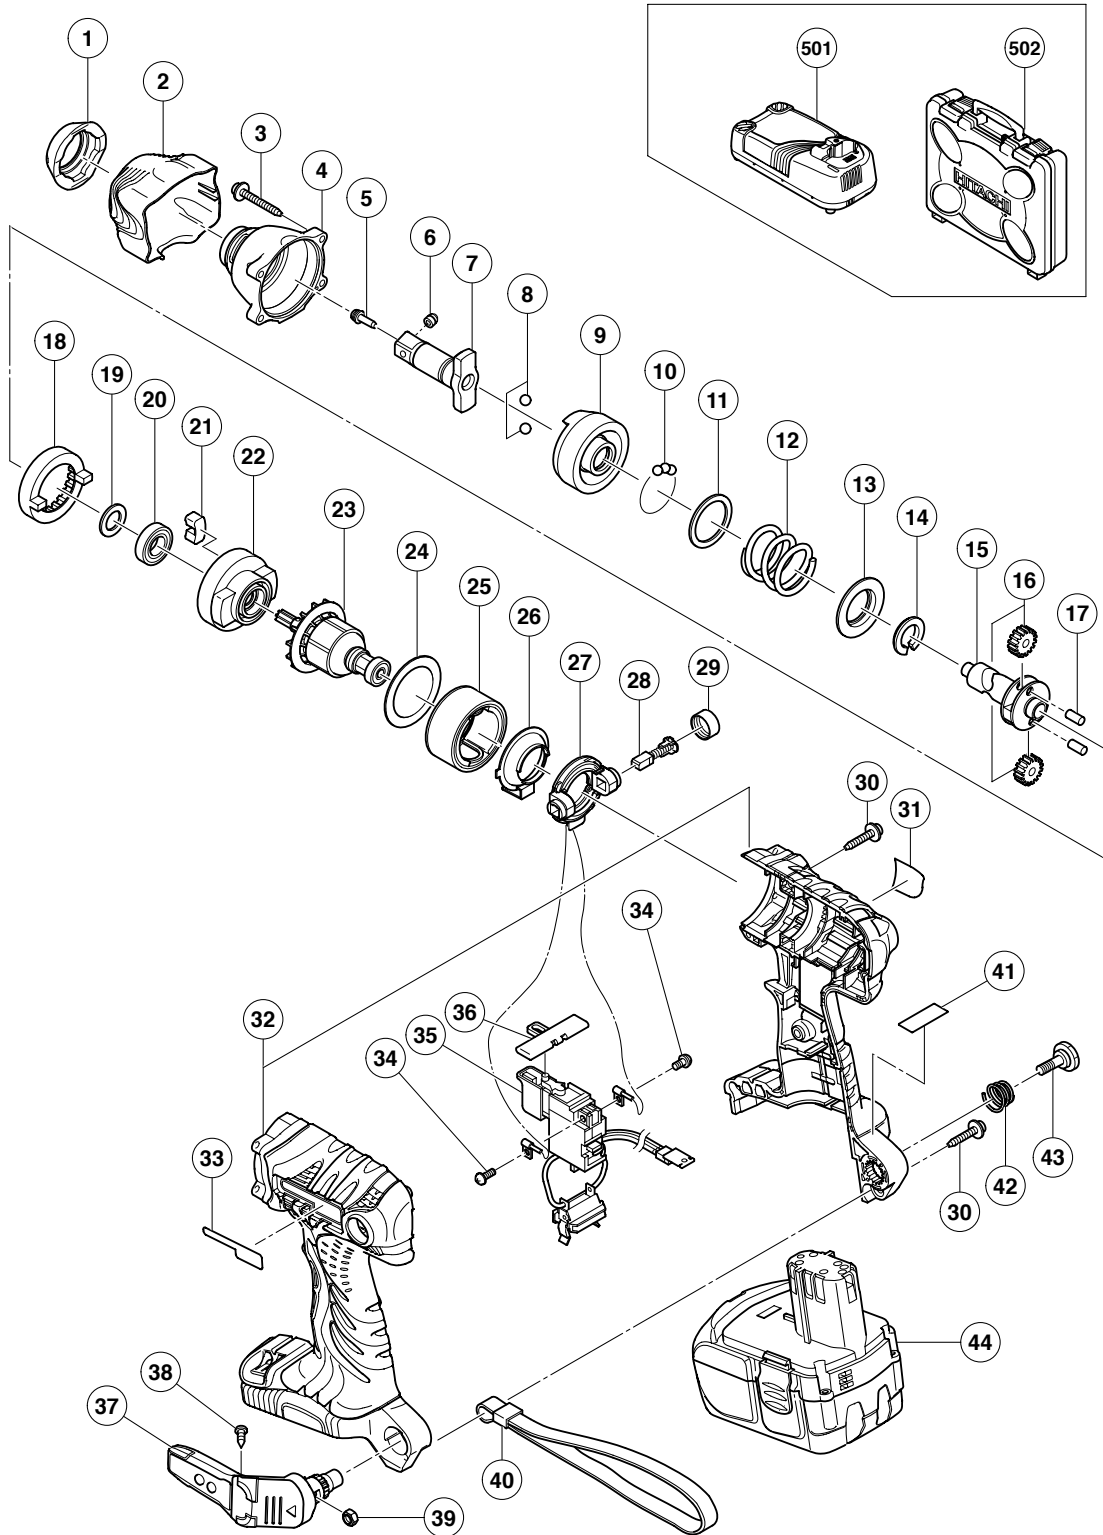

ELECTRIC TOOL PARTS LIST

CORDLESS IMPACT WRENCH Model WR 18DL

2006 · 7 · 3

(E1)

PARTS

WR 18DL

ITEM NO.	CODE NO.	DESCRIPTION	NO. USED	REMARKS
1	324-238	FRONT CAP (C)	1	
2	324-239	PROTECTOR (D)	1	
3	307-851	TAPPING SCREW (W/SP. WASHER) D4X30 (BLACK)	4	
4	324-250	HAMMER CASE	1	
5	324-257	PIN RETAINER (B)	1	
6	324-256	PLUNGER (B)	1	
7	324-255	ANVIL (A) ASS'Y	1	INCLUD. 5, 6
8	959-154	STEEL BALL D5.556 (10 PCS.)	2	
9	324-218	HAMMER	1	
10	959-148	STEEL BALL D3.175 (10 PCS.)	28	
11	315-978	WASHER (J)	1	
12	324-224	HAMMER SPRING (F)	1	
13	316-172	WASHER (S)	1	
14	324-222	STOPPER (B)	1	
15	324-232	SPINDLE	1	
16	321-667	IDLE GEAR SET (2 PCS.)	2	
17	324-234	NEEDLE ROLLER (A)	2	
18	320-877	RING GEAR (C)	1	
19	319-911	WASHER (E)	1	
20	690-1VV	BALL BEARING 6901VVCMP2L	1	
21	324-230	DAMPER (A)	2	
22	324-229	INNER COVER (B)	1	
23	360-713	ARMATURE AND PINION SET	1	
24	324-607	SIDE YOKE (A)	1	
25	324-235	MAGNET (F) ASS'Y	1	INCLUD. 24
26	324-228	DUST GUARD FIN (B)	1	
27	324-226	BRUSH BLOCK	1	
28	999-054	CARBON BRUSH 5X6X11.5 (1 PAIR)	2	
29	319-918	BRUSH CAP	2	
30	302-086	TAPPING SCREW (W/FLANGE) D4X20 (BLACK)	8	
31		NAME PLATE	1	
32	324-240	HOUSING (A).(B) SET	1	
33	326-466	HITACHI LABEL	1	
34	994-532	MACHINE SCREW (W/SP. WASHER) M3X5	2	
35	321-533	DC-SPEED CONTROL SWITCH	1	
36	324-225	PUSHING BUTTON (B)	1	
37	321-918	HOOK ASS'Y (W/LIGHT)	1	INCLUD. 38, 39
38	321-672	TAPPING SCREW D2X6	2	
39	320-288	V-LOCK NUT M5	1	
40	306-952	STRAP (BLACK)	1	
41		LABEL (WEEE)	1	
42	319-926	HOOK SPRING	1	
43	320-881	SPECIAL SCREW (A) M5	1	
* 44	326-240	BATTERY EBM 1830 (EUROPE, AUS, NZL)	2	
* 44	326-241	BATTERY EBM 1830 (USA, CAN)	2	