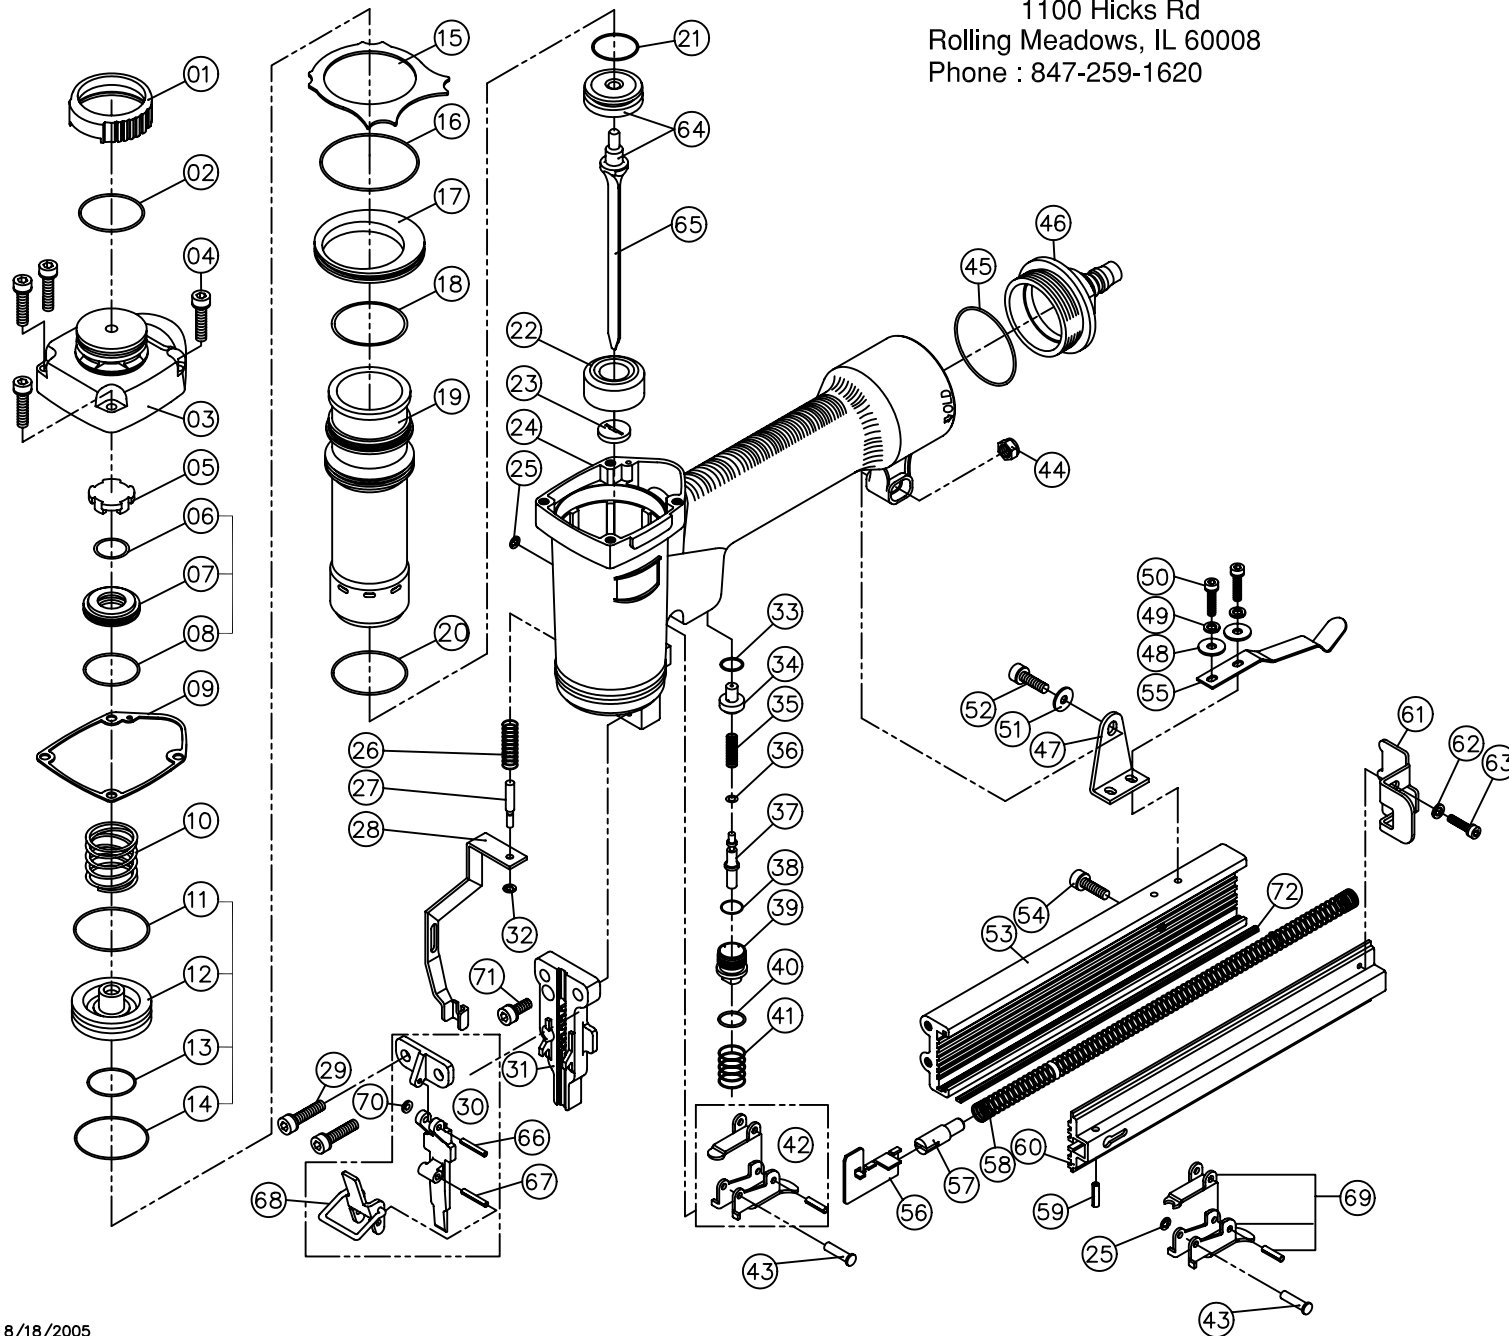

# MODEL CB 1832

THIS TOOL EQUIPPED WITH  
A RESTRICTIVE TRIGGER

**SPOTNAILS®**  
DIVISION OF PEACE INDUSTRIES, LTD.  
1100 Hicks Rd  
Rolling Meadows, IL 60008  
Phone : 847-259-1620

## SPOTNAILS MODEL CB1832

Ref No.	Part No.	Description	
01	P-70043	Exhaust Deflector	
02	P-64392	O-Ring	
03	P-60176	Cap	
04	P-24358	Screw	
05	P-15199	Exhaust Seal	
◆	06	P-64332	O-Ring
07	P-22167	Poppet Valve Guide	
◆	08	P-64393	O-Ring
◆	09	P-62072	Gasket
◆	10	P-18226	Spring
◆	11	P-64232	Poppet O-Ring
◆	12	P-63039	Poppet Valve
◆	13	P-64233	Piston Stop O-Ring
◆	14	P-64234	Cylinder Seal O-Ring
◆	15	P-03071	Guide Spacer
◆	16	P-64394	O-Ring
◆	17	P-03072	Cylinder Spacer
◆	18	P-64235	Cylinder O-Ring
◆	19	P-05099	Cylinder
◆	20	P-64395	Cylinder O-Ring
◆	21	P-64236	Piston O-Ring
◆	22	P-15121	Bumper
◆	23	P-15122	Return Seal
◆	24	P-01264	Body

Ref No.	Part No.	Description	
25	P-32143	E-Ring	
26	P-18228	Contact Arm Spring	
27	P-07336	Contact Pin	
28	P-53168	Safety	
29	P-24300	Screw	
30	AS-10046	Front Plate Assembly	
31	P-08468	Wear Plate	
32	P-32142	E-Ring	
33	P-64239	Valve Housing O-Ring	
◆	34	P-22168	Upper Valve Housing
35	P-18336	Spring	
36	P-64240	Valve Stem O-Ring	
◆	37	P-22169	Plunger
◆	38	P-64421	O-Ring
◆	39	P-22170	Lower Valve Housing
◆	40	P-64241	O-Ring
◆	41	P-18337	Spring
42	AS-21006	Trigger Assembly	
43	P-07234	Trigger Pin	
44	P-26126	Nut	
45	P-64389	Cap O-Ring	
46	P-60175	End Cap	
47	P-13040	Bracket	
48	P-32171	Flat Washer	

Ref No.	Part No.	Description
49	P-32144	Spring Washer
50	P-24304	Screw
51	P-32170	Washer
52	P-24450	Screw
53	P-12229	Magazine
54	P-24317	Screw
55	P-18231	Latch Spring
56	P-09148	Pusher
57	P-18229	Spring Stem
58	P-18230	Feeder Spring
59	P-07237	Pusher Stop Pin
60	P-12230	Magazine Cover
61	P-04049	Latch
62	P-32144	Washer
63	P-24304	Screw
64	AS-06040	Piston & Driver Assembly
65	P-06229	Driver Blade
66	P-07356	Step Pin
67	P-07353	Pin
68	AS-04036	Latch Assembly
69	AS-21017	Restrictive Trigger
70	P-64434	O Ring
71	P-24483	Screw
72	P-27189	Wear insert