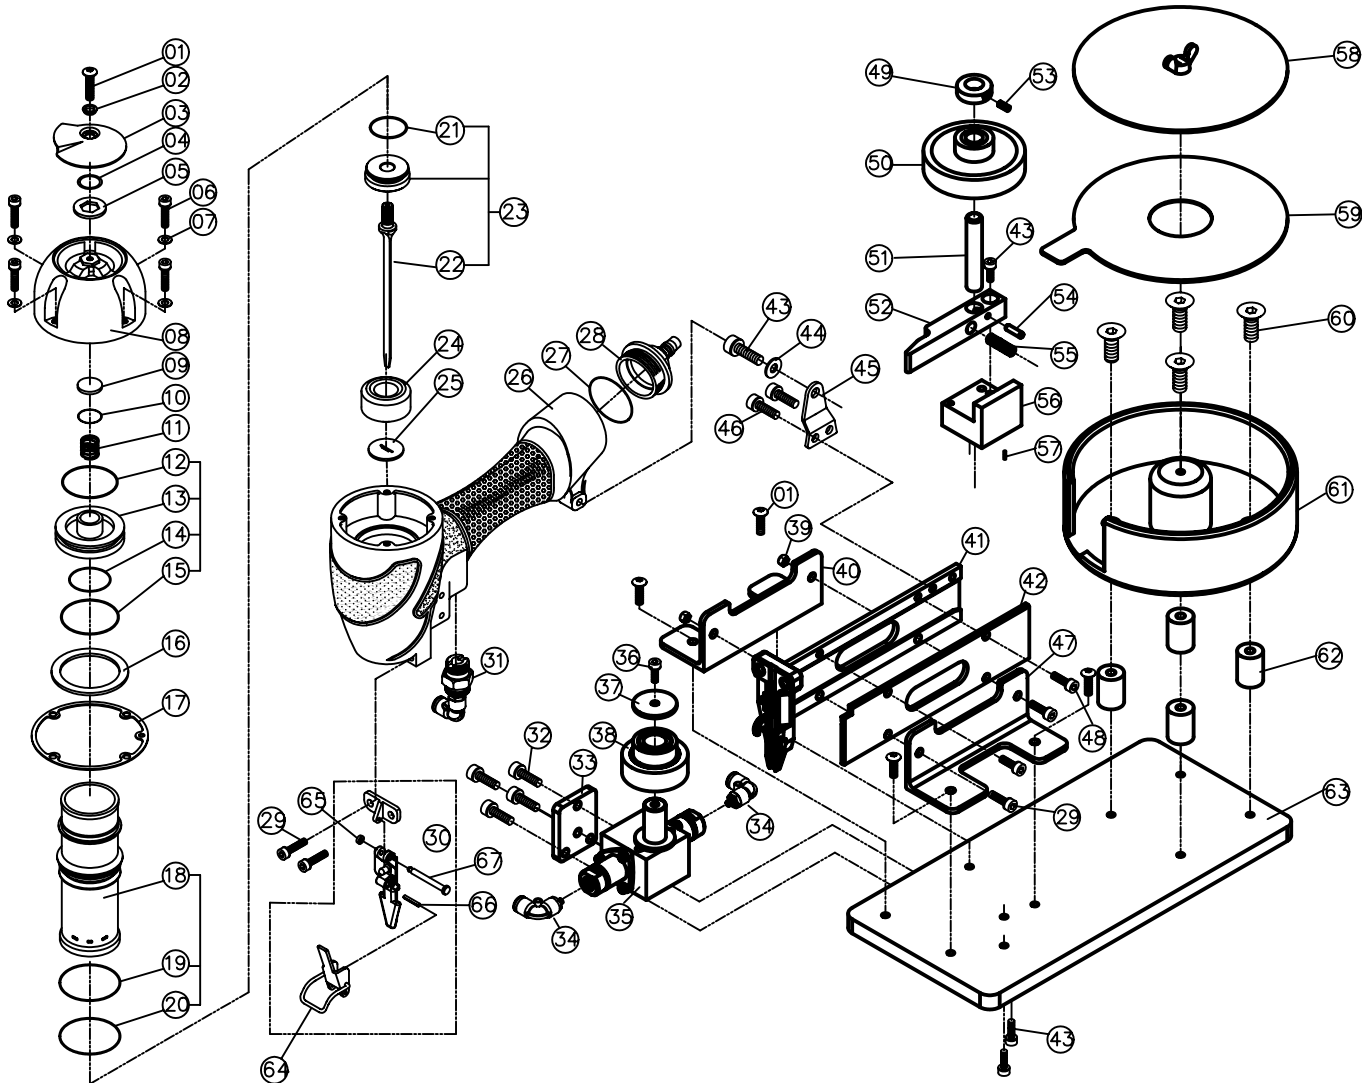

# MODEL TCB1819

## SPOTNAILS MODEL TCB1819

Ref No.	Part No.	Description
01	P-24370	Screw
02	P-96118	Bushing
03	P-70046	Exhaust Deflector
04	P-64377	O-Ring
05	P-32217	Washer
06	P-24358	Cap Screw
07	P-32211	Flat Washer
08	P-60180	Cap
◆	09	P-15193 Exhaust Seal
◆	10	P-64384 O-Ring
◆	11	P-18331 Poppet Spring
◆	12	P-64232 Poppet O-Ring
◆	13	P-63042 Poppet
◆	14	P-64422 Piston Stop O-Ring
◆	15	P-64234 Cylinder Seal O-Ring
◆	16	P-03081 Guide Spacer
◆	17	P-62079 Gasket
◆	18	P-05106 Cylinder
◆	19	P-64235 Cylinder O-Ring
◆	20	P-64423 O-Ring
◆	21	P-64424 Piston O-Ring
◆	22	P-06239 Driver Blade

Ref No.	Part No.	Description
23	AS-06057	Piston & Driver Assembly
24	P-15121	Bumper
◆	25	P-15122 Return Seal
◆	26	P-01271 Body
27	P-64425	O-Ring
28	P-60175	End Cap
29	P-24300	Screw
30	AS-10052	Front Plate Assembly
31	AS-97269	Remote Valve
32	P-24312	Screw
33	P-99272	Mounting Plate
34	P-30098	Tube Fitting
35	P-99271	Feed Acuator
36	P-24353	Screw
37	P-32235	Washer
38	P-99270	Small Feed Roller
39	P-26126	Nut
40	P-99273	Mounting Plate
41	AS-12182	Magazine Assembly
42	P-12478	Magazine Cover
43	P-24307	Screw
44	P-32170	Washer
45	P-13042	Bracket

Ref No.	Part No.	Description
46	P-24313	Screw
47	P-99274	Mounting Plate
48	P-24317	Screw
49	P-99275	Shaft Collar
50	P-99269	Large Feed Roller
51	P-99276	Shaft Collar
52	P-99277	Tension Arm
53	P-24486	Screw
54	P-07385	Pin
55	P-18480	Spring
56	P-99282	Mounting Block
57	P-24487	Screw
58	P-99278	Cover Plate
59	P-99279	Spacer
60	P-24488	Screw
61	P-12479	Magazine
62	P-99280	Spacer
63	P-99281	Base Plate
64	AS-04036	Latch Assembly
65	P-64434	O-Ring
66	P-07353	Spiral Pin
67	P-07356	Pin