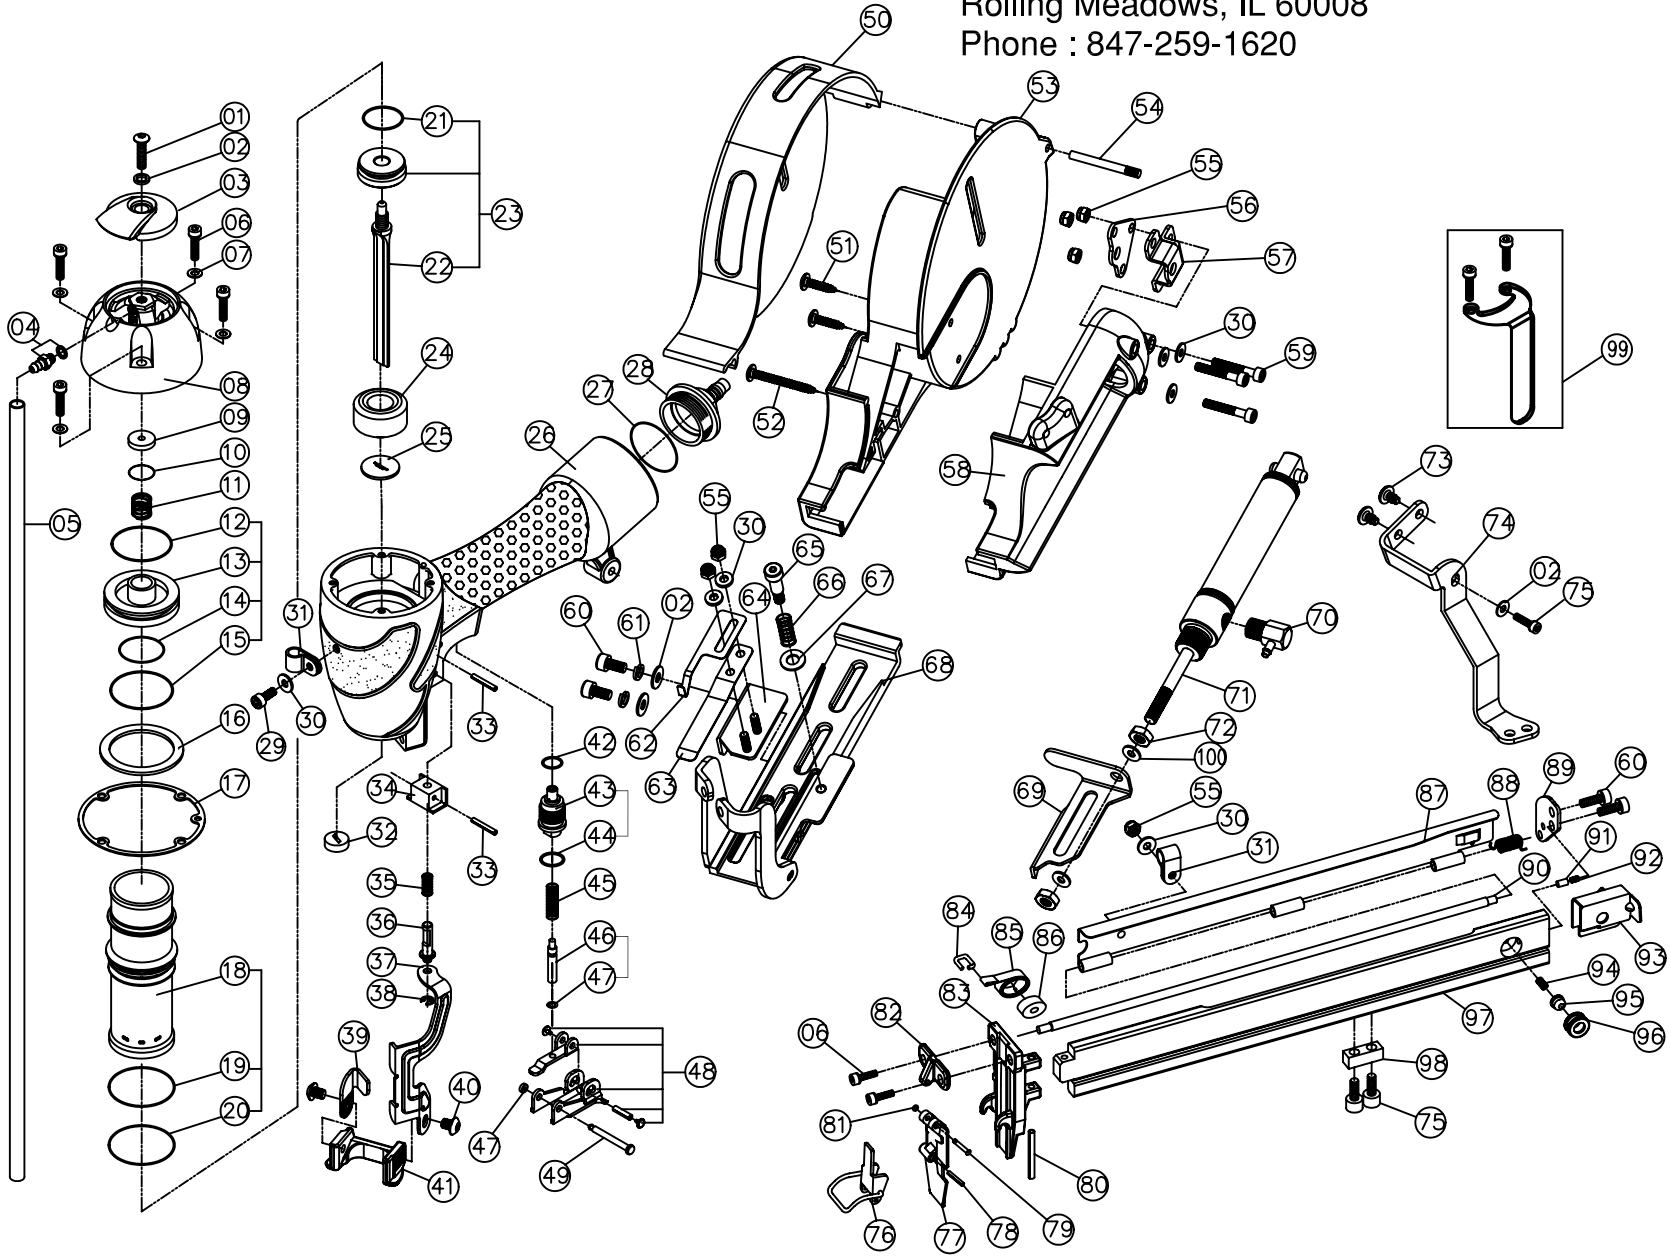

MODEL TCS6832

SPOTNAILS[®]

DIVISION OF PEACE INDUSTRIES, LTD.

1100 Hicks Rd
Rolling Meadows, IL 60008
Phone : 847-259-1620

SPOTNAILS MODEL TCS6832

Ref No.	Part No.	Description
01	P-24370	Screw
02	P-32170	Washer
03	P-70046	Exhaust Deflector
04	P-30096	Barb Fitting
05	P-97456	Tubing
06	P-24358	Cap Screw
07	P-32211	Flat Washer
08	P-60184	Cap
◆	09	P-15219 Exhaust Seal
◆	10	P-64384 O-Ring
◆	11	P-18331 Poppet Spring
◆	12	P-64232 Poppet O-Ring
◆	13	P-63042 Poppet
◆	14	P-64422 Piston Stop O-Ring
◆	15	P-64234 Cylinder Seal O-Ring
◆	16	P-03081 Guide Spacer
◆	17	P-62079 Gasket
◆	18	P-05106 Cylinder
◆	19	P-64235 Cylinder O-Ring
◆	20	P-64423 O-Ring
◆	21	P-64424 Piston O-Ring
◆	22	P-06235 Driver Blade
◆	23	AS-06053 Piston & Driver Assembly
◆	24	P-15121 Bumper
◆	25	P-15161 Return Seal
◆	26	P-01275 Body
◆	27	P-64425 O-Ring
◆	28	P-60175 End Cap
◆	29	P-24304 Screw
◆	30	P-32220 Washer
◆	31	P-97457 Hose Clamp
◆	32	P-15214 Return Seal
◆	33	P-07262 Pin

Ref No.	Part No.	Description
34	P-53165	Safety Guide
35	P-18328	Spring
36	P-07358	Safety Yoke Pin
37	P-53178	Safety
38	P-32228	E Ring
39	P-97458	Safety Foot Guide
40	P-24459	Screw
41	P-97459	Safety Foot
◆	42	P-64239 O-Ring
◆	43	P-22114 Bleeder Valve
◆	44	P-64241 O-Ring
◆	45	P-18227 Spring
◆	46	P-22179 Plunger
◆	47	P-64240 O-Ring
◆	48	AS-21022 Trigger Assembly
◆	49	P-07327 Trigger Pin
◆	50	P-12445 Magazine Cover
◆	51	P-24460 Screw
◆	52	P-24461 Screw
◆	53	P-12446 Magazine
◆	54	P-07359 Pin
◆	55	P-26125 Nut
◆	56	P-26166 Nut Plate
◆	57	P-13083 Cylinder Bracket
◆	58	P-13084 Cylinder Bracket
◆	59	P-24387 Screw
◆	60	P-24353 Screw
◆	61	P-32229 Washer
◆	62	P-18459 Top Hold Down Springs
◆	63	P-18460 Bottom Hold Down Springs
◆	64	P-13085 Feed Spring Bracket
◆	65	P-24462 Sholder Bolt
◆	66	P-18461 Spring
◆	67	P-32230 Washer