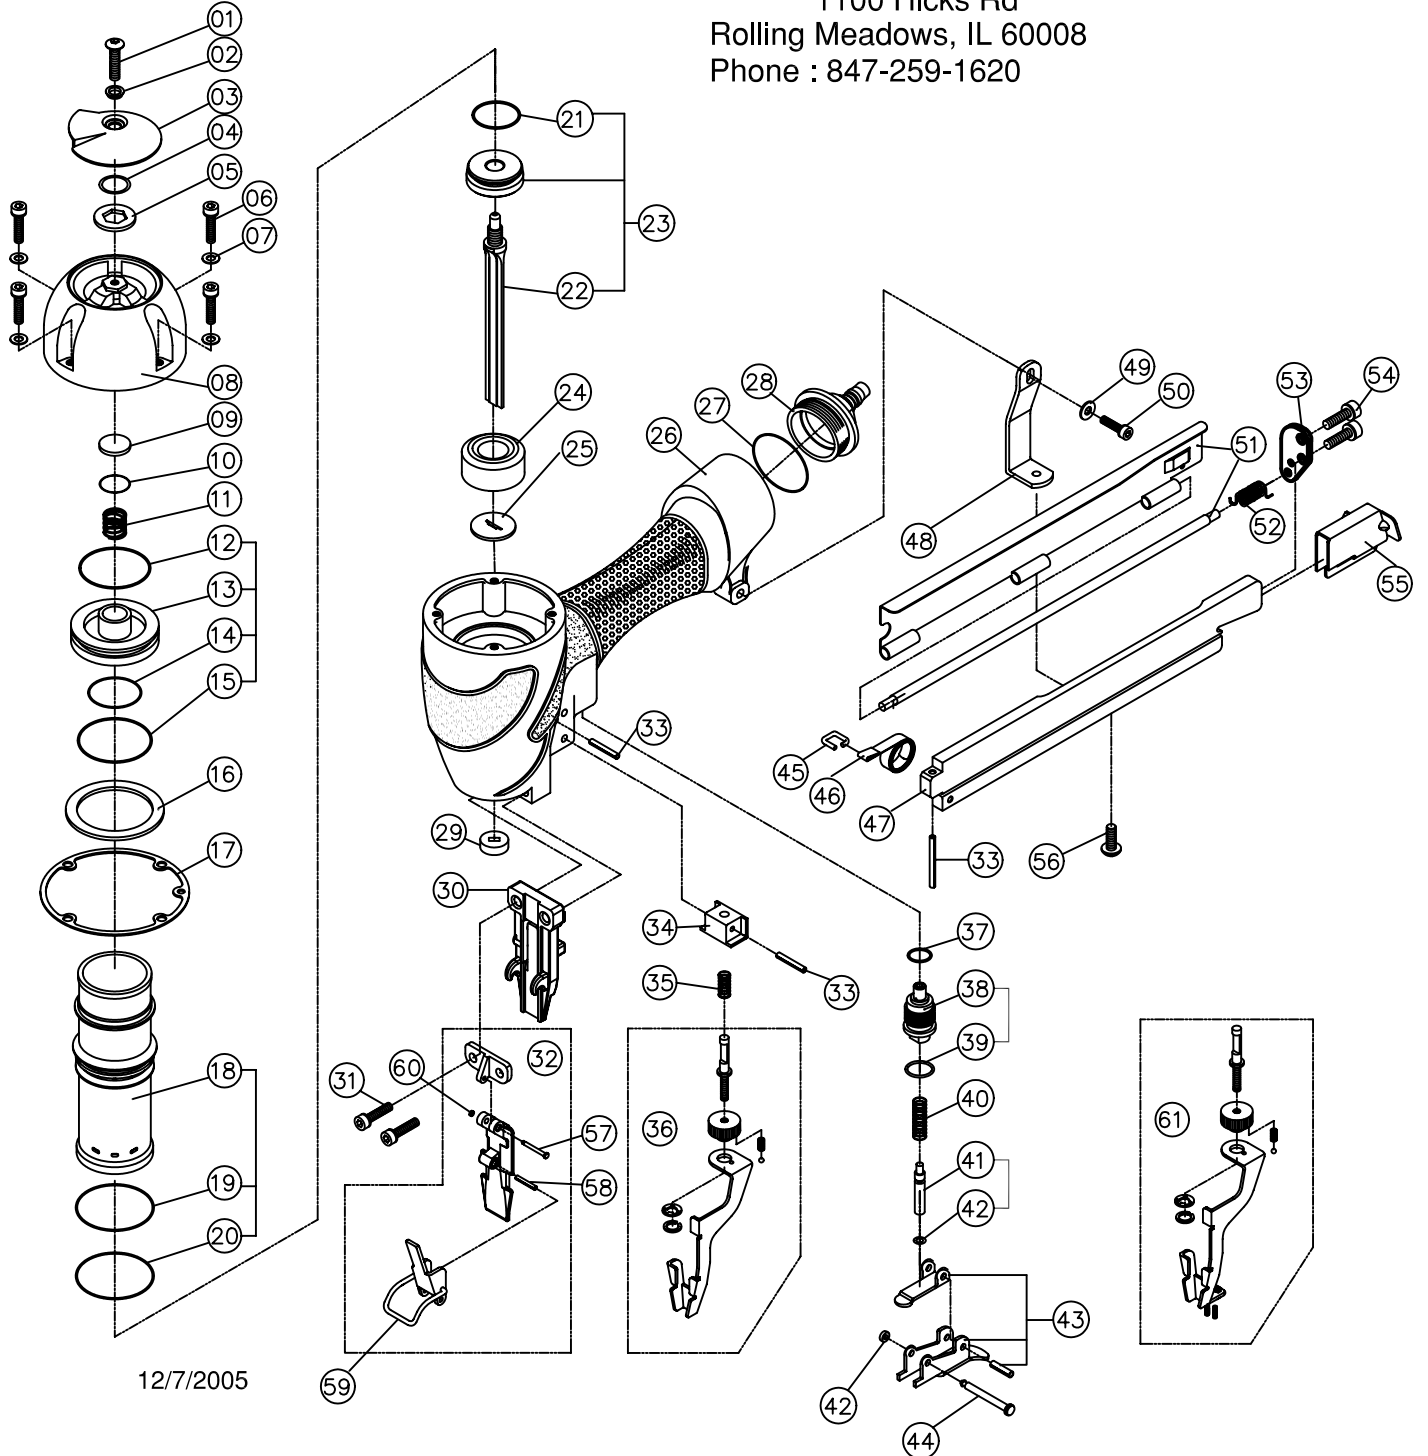

MODEL TS6825

SPOTNAILS[®]

DIVISION OF PEACE INDUSTRIES, LTD.

1100 Hicks Rd
Rolling Meadows, IL 60008
Phone : 847-259-1620

12/7/2005

SPOTNAILS MODEL TS6825

Ref No.	Part No.	Description
01	P-24370	Screw
02	P-96118	Bushing
03	P-70046	Exhaust Deflector
04	P-64377	O-Ring
05	P-32217	Washer
06	P-24358	Cap Screw
07	P-32211	Flat Washer
08	P-60180	Cap
◆	09	P-15193 Exhaust Seal
◆	10	P-64384 O-Ring
◆	11	P-18331 Poppet Spring
◆	12	P-64232 Poppet O-Ring
◆	13	P-63042 Poppet
◆	14	P-64422 Piston Stop O-Ring
◆	15	P-64234 Cylinder Seal O-Ring
◆	16	P-03081 Guide Spacer
◆	17	P-62079 Gasket
◆	18	P-05106 Cylinder
◆	19	P-64235 Cylinder O-Ring
◆	20	P-64423 O-Ring
◆	21	P-64424 Piston O-Ring
◆	22	P-06235 Driver Blade
◆	23	AS-06053 Piston & Driver Assembly
◆	24	P-15121 Bumper
◆	25	P-15161 Return Seal
◆	26	P-01271 Body
◆	27	P-64425 O-Ring
◆	28	P-60175 End Cap
◆	29	P-15214 Return Seal
◆	30	P-08480 Wear Plate
◆	31	P-24300 Screw

Ref No.	Part No.	Description
32	AS-10050	Front Plate Assembly
33	P-07262	Pin
34	P-53165	Safety Guide
35	P-18328	Spring
36	AS-53056	Safety Assembly
◆	37	P-64239 O-Ring
◆	38	P-22114 Bleeder Valve
◆	39	P-64241 O-Ring
◆	40	P-18227 Spring
◆	41	P-22179 Plunger
◆	42	P-64240 O-Ring
◆	43	AS-21014 Trigger Assembly
◆	44	P-07327 Trigger Pin
◆	45	P-18233 Spring Clip
◆	46	P-18232 Negator Spring
◆	47	P-12378 Magazine
◆	48	P-13078 Bracket
◆	49	P-32170 Washer
◆	50	P-24307 Screw
◆	51	AS-99085 Magazine Cover Assembly
◆	52	P-18454 Spring
◆	53	P-05107 Fixed Spacer
◆	54	P-24353 Screw
◆	55	P-09170 Pusher
◆	56	P-24370 Screw
◆	57	P-07356 Step Pin
◆	58	P-07239 Spiral Pin
◆	59	AS-04037 Latch Assembly
◆	60	P-64434 O-Ring
◆	61	AS-99087 Vinyl Siding Attachment Kit (Optional)

◆ Parts Included In AS-97298 O-Ring And Seal Kit