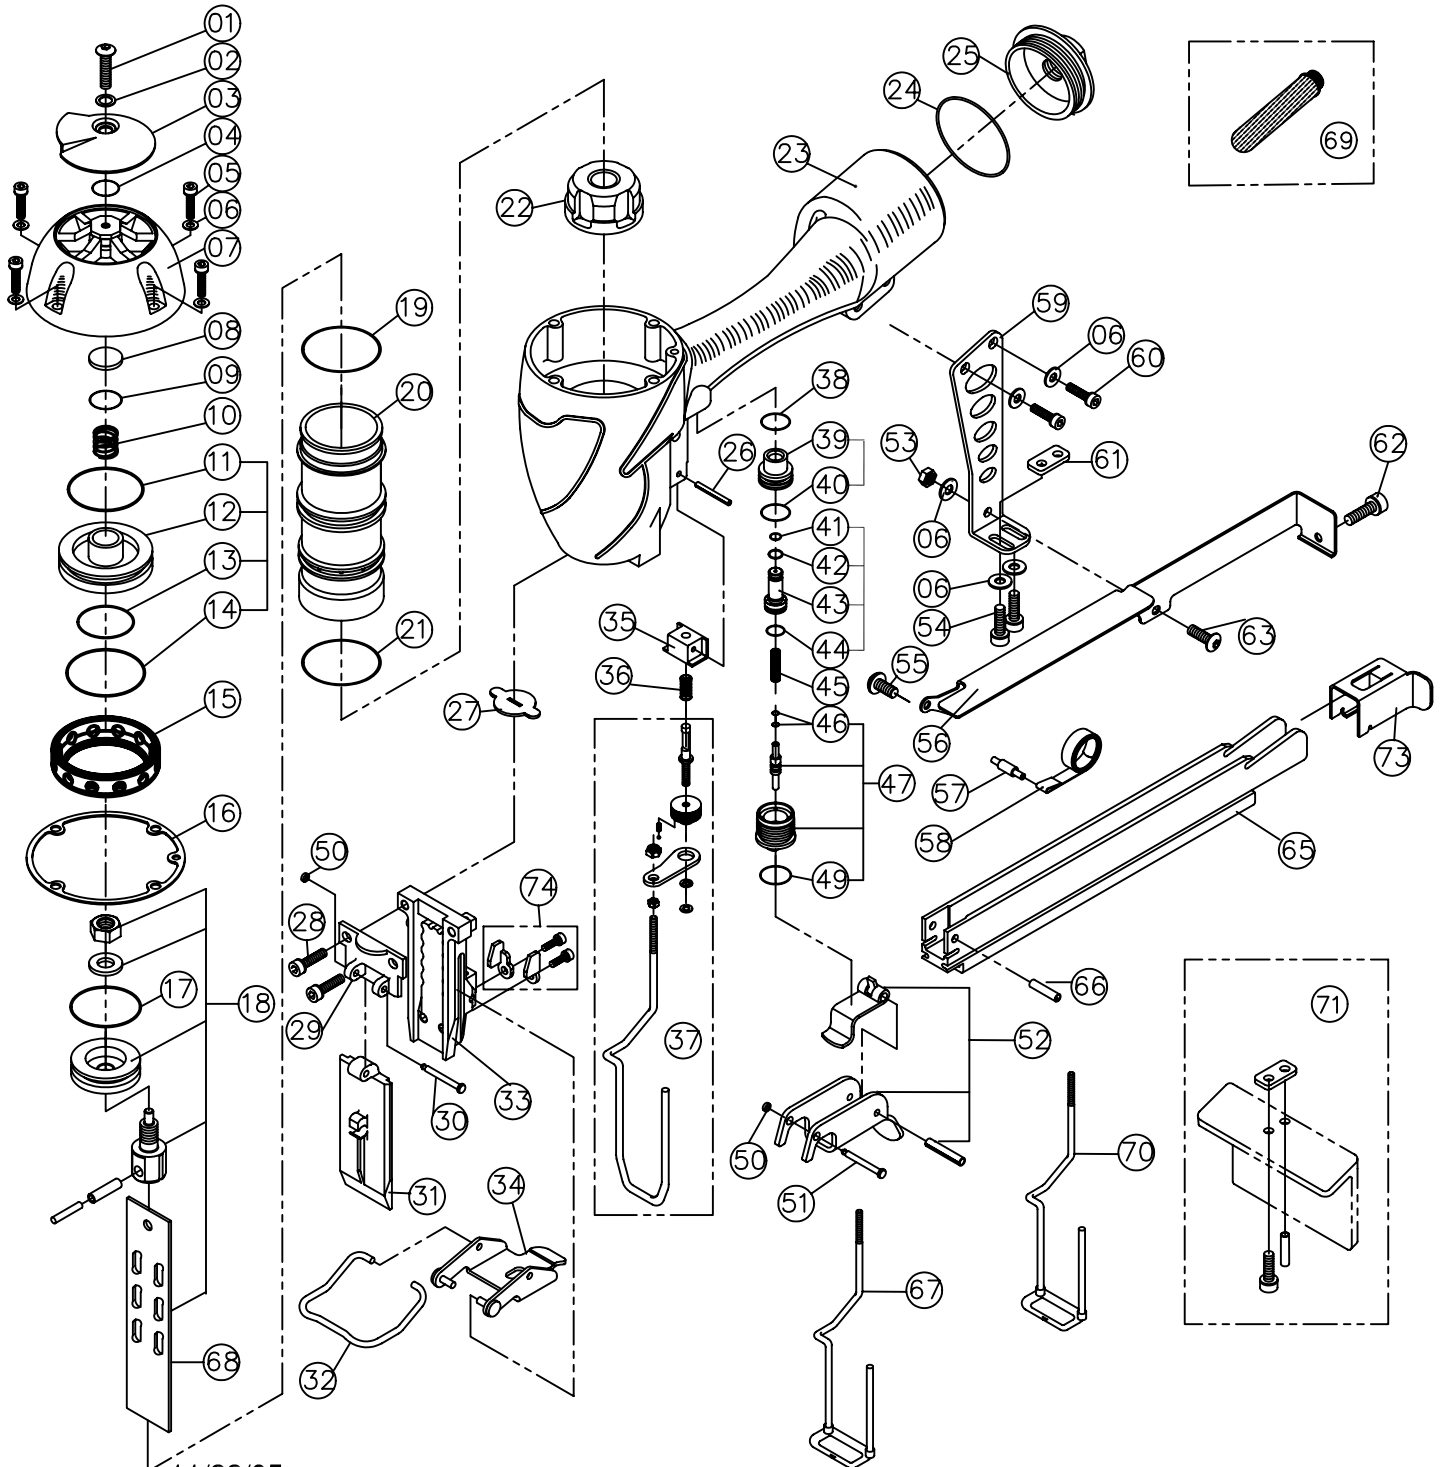

MODEL XS1640

SPOTNAILS

DIVISION OF PEACE INDUSTRIES, LTD.

1100 Hicks Rd
Rolling Meadows, IL 60008
Phone : 847-259-1620

11/22/05

SPOTNAILS MODEL XS1640

Ref No.	Part No.	Description
01	P-24370	Screw
02	P-96118	Bushing
03	P-70041	Exhaust Deflector
04	P-64377	O-Ring
05	P-24300	Cap Screw
06	P-32211	Flat Washer
07	P-60172	Cap
08	P-15187	Exhaust Seal
09	P-64378	O-Ring
10	P-18327	Poppet Spring
11	P-64028	Poppet O-Ring
12	P-63037	Poppet
13	P-64379	Piston Stop O-Ring
14	P-64380	Cylinder Seal O-Ring
15	P-03079	Guide Spacer
16	P-62070	Gasket
17	P-64228	Piston O-Ring
18	AS-06039	Piston & Driver Assembly
19	P-64330	Cylinder O-Ring
20	P-05096	Cylinder
21	P-64419	O-Ring
22	P-15197	Bumper
23	P-01263	Body
24	P-64312	O-Ring
25	P-60156	End Cap
26	P-07262	Pin
27	P-15198	Return Seal
28	P-24358	Screw
29	P-10285	Stationary Front Plate
30	P-07357	Step Pin
31	P-10287	Removable Front Plate
32	P-18333	Latch Spring
33	P-08466	Wear Plate
34	P-04062	Quick Clear Latch
35	P-53165	Safety Guide
36	P-18328	Spring

Ref No.	Part No.	Description
37	AS-53045	Safety Assembly
38	P-64332	Valve Housing O-Ring
39	P-22144	Trigger Valve Cap
40	P-64333	O-Ring
41	P-64334	O-Ring
42	P-64335	O-Ring
43	P-22145	Pilot Valve
44	P-64336	O-Ring
45	P-18227	Spring
46	P-64383	Plunger O-Rings
47	AS-22037	Plunger Assembly
49	P-64328	O-Ring
50	P-64240	O-Ring
51	P-07327	Trigger Pin
52	AS-21008	Trigger Assembly
53	P-26126	Nut
54	P-24430	Screw
55	P-24432	Screw
56	P-12417	Magazine Cover
57	P-07335	Negator Spring Pin
58	P-18334	Negator Spring
59	P-13070	Bracket
60	P-24301	Screw
61	P-26159	Nut Plate
62	P-24433	Screw
63	P-24434	Screw
65	P-12410	Magazine
66	P-07334	Pin
67	P-53167	Lathing Safety (Optional)
68	P-06221	Driver Blade
69	P-97454	Filter (Optional)
70	P-53175	Roofing safety (Optional)
71	AS-97296	Shingle Guide Assy. (Optional)
73	P-09211	Pusher
74	AS-99088	Wear Plate Filler

◆ Parts Included In AS-97282 O-Ring And Seal Kit