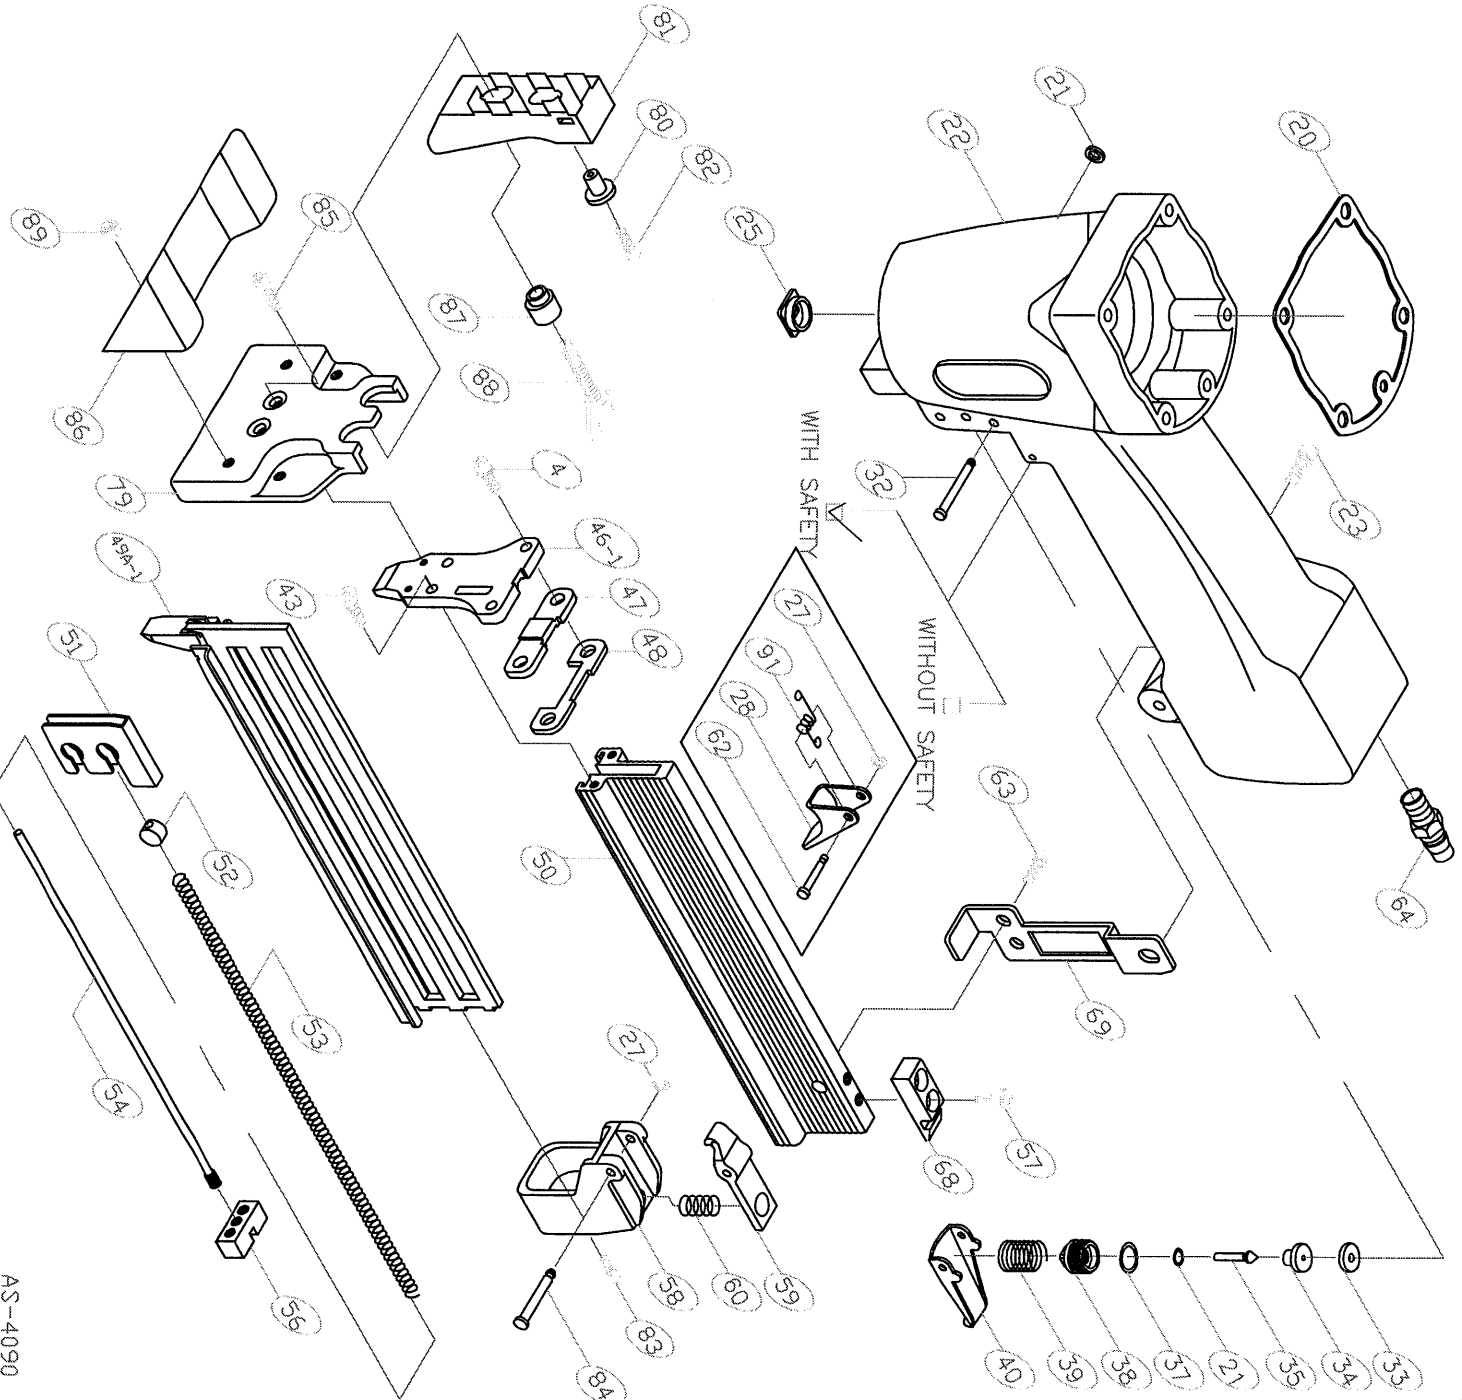

MODEL: AS-4090

PARTSLIST AS-4090

* WHEN ORDERING SPARE PARTS, PLEASE STATE ITEM NO. "PART NO. AND DESCRIPTION.

2007.01.19

ITEM	PART NO	DESCRIPTION	ITEM	PART NO	DESCRIPTION	ITEM	PART NO	DESCRIPTION
1	HS0512B	UN.HD.BOLT	34	12103401	TRIGGER VALVE HEAD	78	HS0510B	HEX.SOC.HD.BOLT
2	20900201	EXHAUST COVER	35	12103501	TRIGGER VALVE STEM	79	E90407902	PLATE, NOSE
3	10200501	SEAL	37	OR1119R	O-RING**	80	F32978101	FOOT
4	HS0520BW	HEX.SOC.HD.BOLTSR	38	12103801	TRIGGER VALVE GUIDE	81	C32977801	WASHER BUSHING(L)
5	SS0406S	SET SCREW	39	12104001	TRIGGER	84	JHS0412BW	HEX.SOC.HD.BOLT
6	20900601	CAP	43	FH0416B	FLAT.HD.BOLT	85	JHS0408B	HEX.SOC.HD.BOLT
7	20900701	PISTON STOPPER**	46	25604601	NOSE	86	F90408601	GUIDE, FRONT
8	OR1224R	O-RING	47	11304701	SET PLATE	87	C90408702	WASHER BUSHING
9	20900901	COLLAR	48	12504801	SET PLATE	88	JMS0540B	HEX.SOC.HD.BOLT
10	OR4025R	O-RING**	49A	25604901A	STAPLE GUIDE UNIT	89	LN0500N	LOCK NUT(M5)
11	20901101	SPRING**	50	12505004	MAGAZINE			
12	20901201	PISTON HEAD VALVE	51	12505101	PUSHER			
13	20901301	STOPPER	52	11205201	SLIDE BLOCK			
14	OR3235	O-RING**	53	11305301	SPRING**			
15	OR2835R	O-RING**	54	11305401	ROD			
16A	22801602A	DRIVER ASSEMBLY**	56	11305601	SET BLOCK			
17	20901701	CYLINDER	57	HS0408B	HEX.SOC.HD.BOLT			
18	OR3825R	O-RING**	58	12505802	END CORE			
19	20901901	BUMPER**	59	13908101	STOPPER			
20	20902001	GASKET**	60	11106002	SPRING**			
21	OR1919H	O-RING**	62	13908401	STEPPED PIN			
22	22902201	BODY	63	HS0410B	HEX.SOC.HD.BOLT			
23	HS0516B	HEX.SOC.HD.BOLT	64	10206201	SET PLATE			
24	12106401	AIR PLUG	65	11009101	TOR.SPRING			
25	12502501	JOINT GUIDE	66	11002801	TRIGGER			
27	ER0200H	E RING	67	12103901	SPRING**			
32	12103202	STEPPED PIN	68	12506801	SET FLATE			
33	12103301	SEAL	69	12706901	BRACKET			