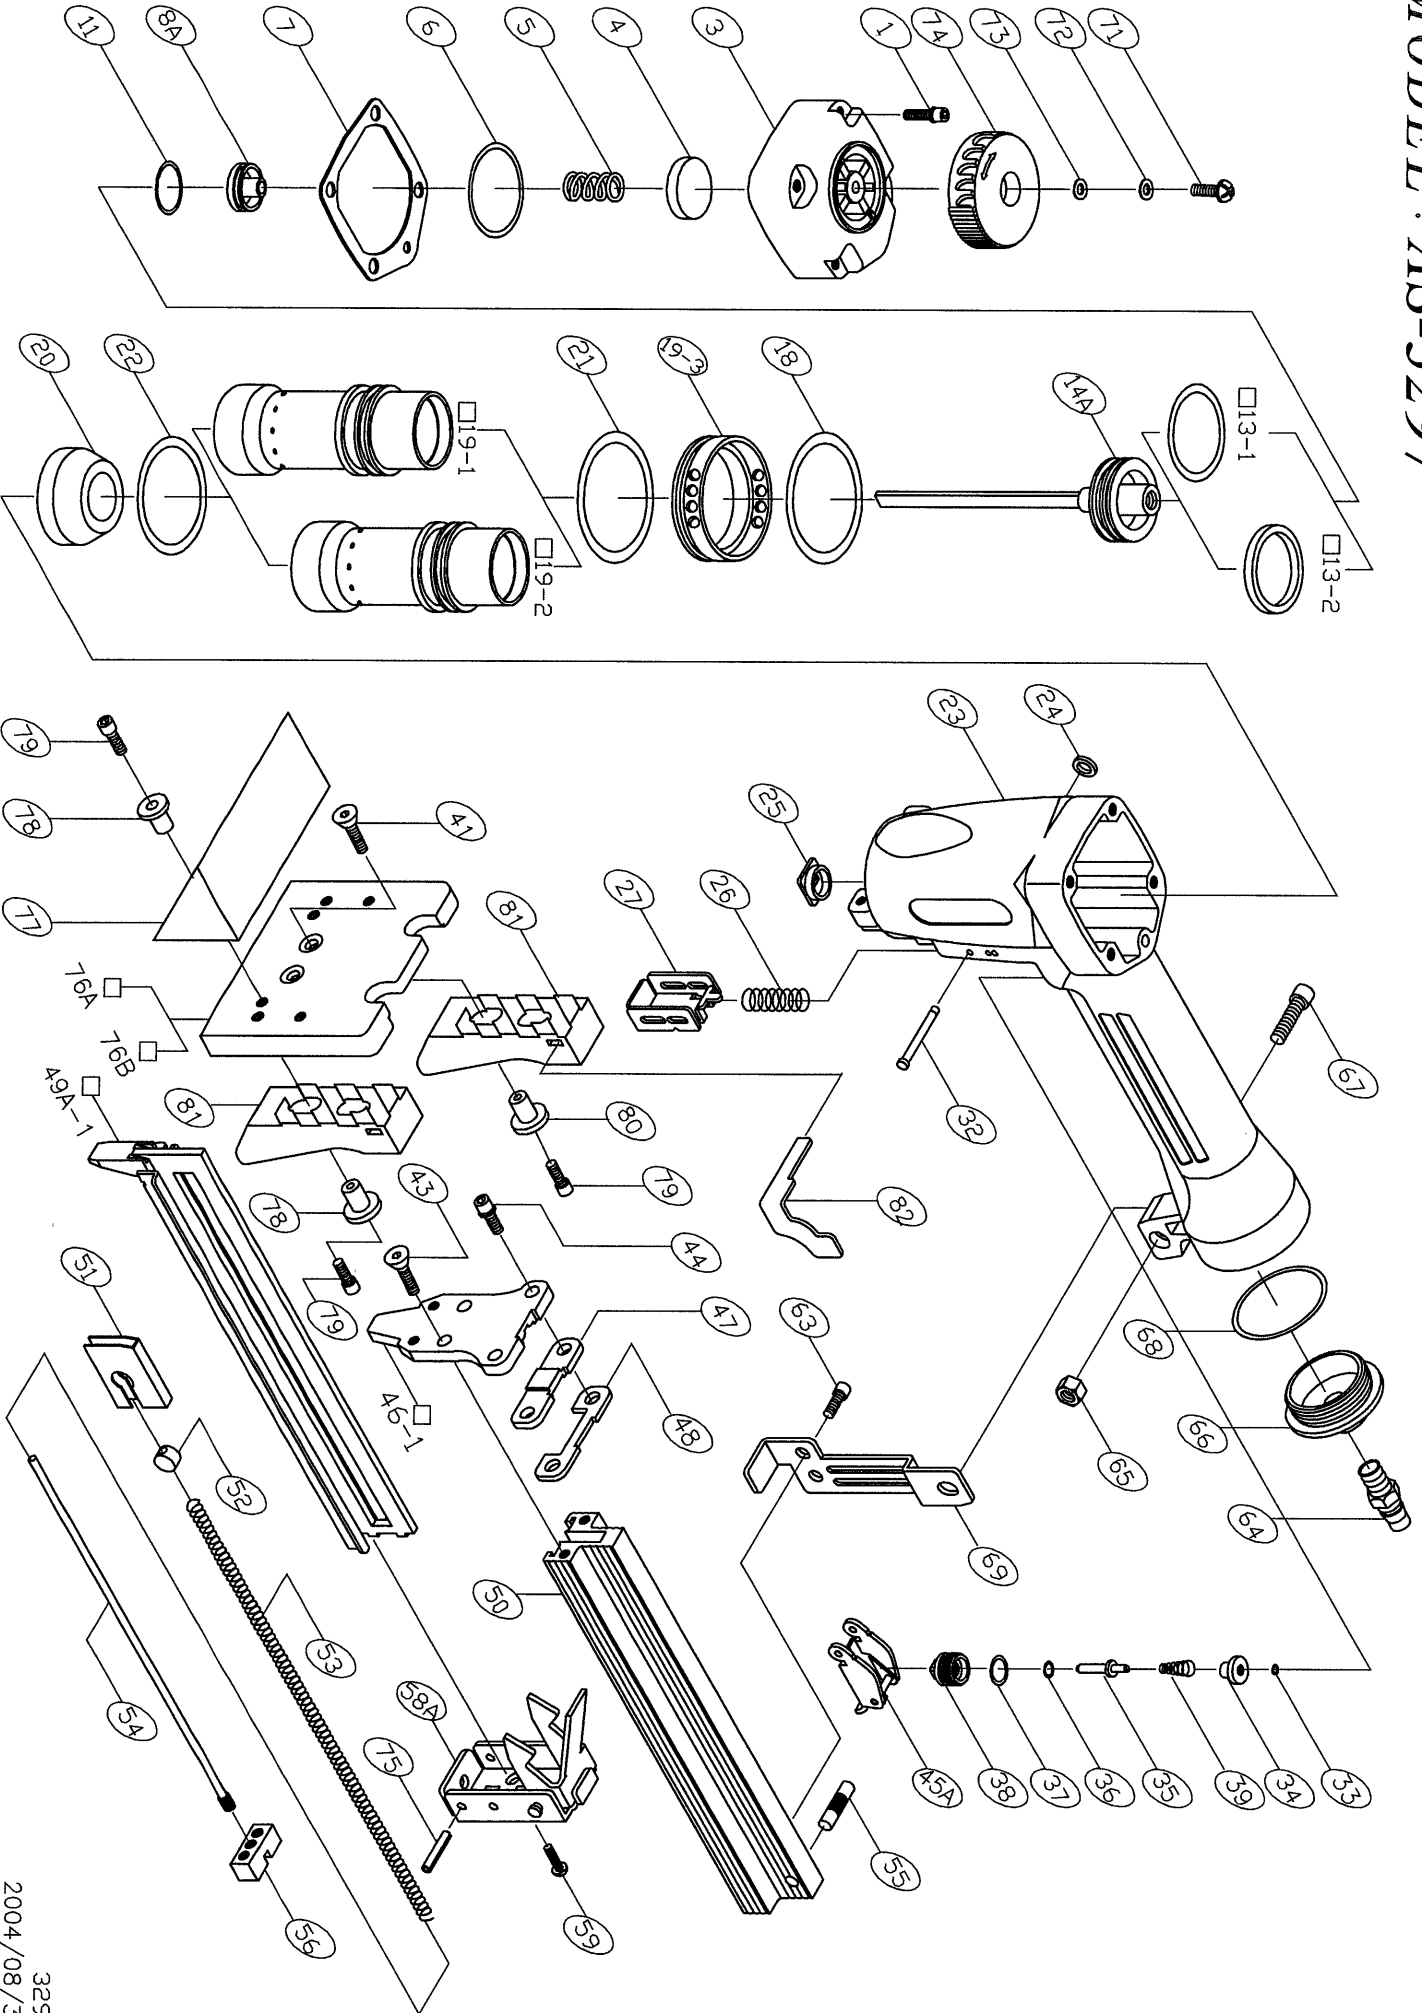

MODEL: AS-3297

AS-3297 Part List

Date : 93/11/19

Item	Part No	Description	Qty	Remark	Item	Part No	Description	Qty	Remark
1	HS0530BW	HEX.SOC.HD.BOLT	4	M5X30L	44	HS0520BW	HEX.SOC.HD.BOLT	2	M5X20L
3	13900305	CAP	1		46	20804601	NOSE	1	
4	12100401	SEAL	1		47	12204701	SET PLANT	1	
5	12100501	SPRING	1		48	12104501	SET PLANT	1	
6	OR1425R	O-RING	1		49A	20804901A	STAPLE GUIDE UNIT	1	
7	11100701	CAP SEAL	1		50	20805001	MAGAZINE	1	
8A	13900801A	PISTON HEAD VALVE ASM	1		51	20805101	PUSH	1	
11	OR3224R	O-RING	1		52	20805201	SLIDE BLOCK	1	
13	OR2635R	O-RING	1		53	11305301	SPRING	1	
13A	13901301A	OIL-LESS PISTON RING ASM	1		54	11305401	ROD	1	
14A	20801401A	DRIVER ASSEMBLY	1		55	11305501	SHAFT	1	
18	OR4630R	O-RING	1		56	11305601	SET BLOCK	1	
19-1	19301901	CYLINDER	1		58A	12205801A	END CORE ASSEMBLY	1	
19-2	19301901G	CYLINDER	1		59	US0510B	UM.HD.BOLT	1	M5X10L
19-3	13901903	COLLAR	1		63	HS0410B	HEX.SOC.HD.BOLT	1	M4X10L
20	13902001	BUMPER	1		64	HS0516B	HEX.SOC.HD.BOLT	1	M5X16L
21	OR3520R	O-RING	1		65	LN0500N	LOCK NUT	1	
22	OR3635R	O-RING	1		66	11106601	COVER	1	
23	11102307	BODY	1		67	12106401	AIR PLUG	1	
24	OR1919H	O-RING	1		68	OR4030R	O-RING	1	
25	12102501	JOINT GUIDE	1		69	11306902	BRACKET	1	
26	11002601	SPRING	1		71	US0506B	UM.HD.BOLT	1	
27	11002702	GUIDE SAFETY LEVER	1		72	FW0512W	FLAT WASHER	1	
32	12103202	STEPPED PIN	1		73	12103301	SEAL	1	
33	OR0319R	O-RING	1		74	13907403	EXHAUST COVER	1	
34	11003401	TRIGGER VALVE HEAD	1		75	RP3010S	ROLLED PIN	1	
35	11003503	TRIGGER VALVE STEM	1		76A	E32977601	PLATE, NOSE	1	A
36	OR2515H	O-RING	1		76B	E32977602	PLATE, NOSE	1	B
37	OR1119R	O-RING	1		77A	F32977701	GUIDE, FRONT	2	
38	11003803	TRIGGER VALVE GUIDE	1		78A	C32977801	WSHER BUSHING	8	φ 11x7.8
39	11006901	SPRING	1		79A	JHS0416BW	HEX.SOC.HD.BOLT	12	M4X16L
40A	15104501A	TRIGGER ASSEMBLY	1		80A	C32978001	WSHER BUSHING	4	φ 11x9.6
41	JFS0406B	HEX.SOC.HD.BOLT	2	M4X6L	81A	F32978101	FOOT	4	
43	JFS0412B	HEX.SOC.HD.BOLT	2	M4X12L	82A	D32978201	SAFETY UPPER CONTACT	1