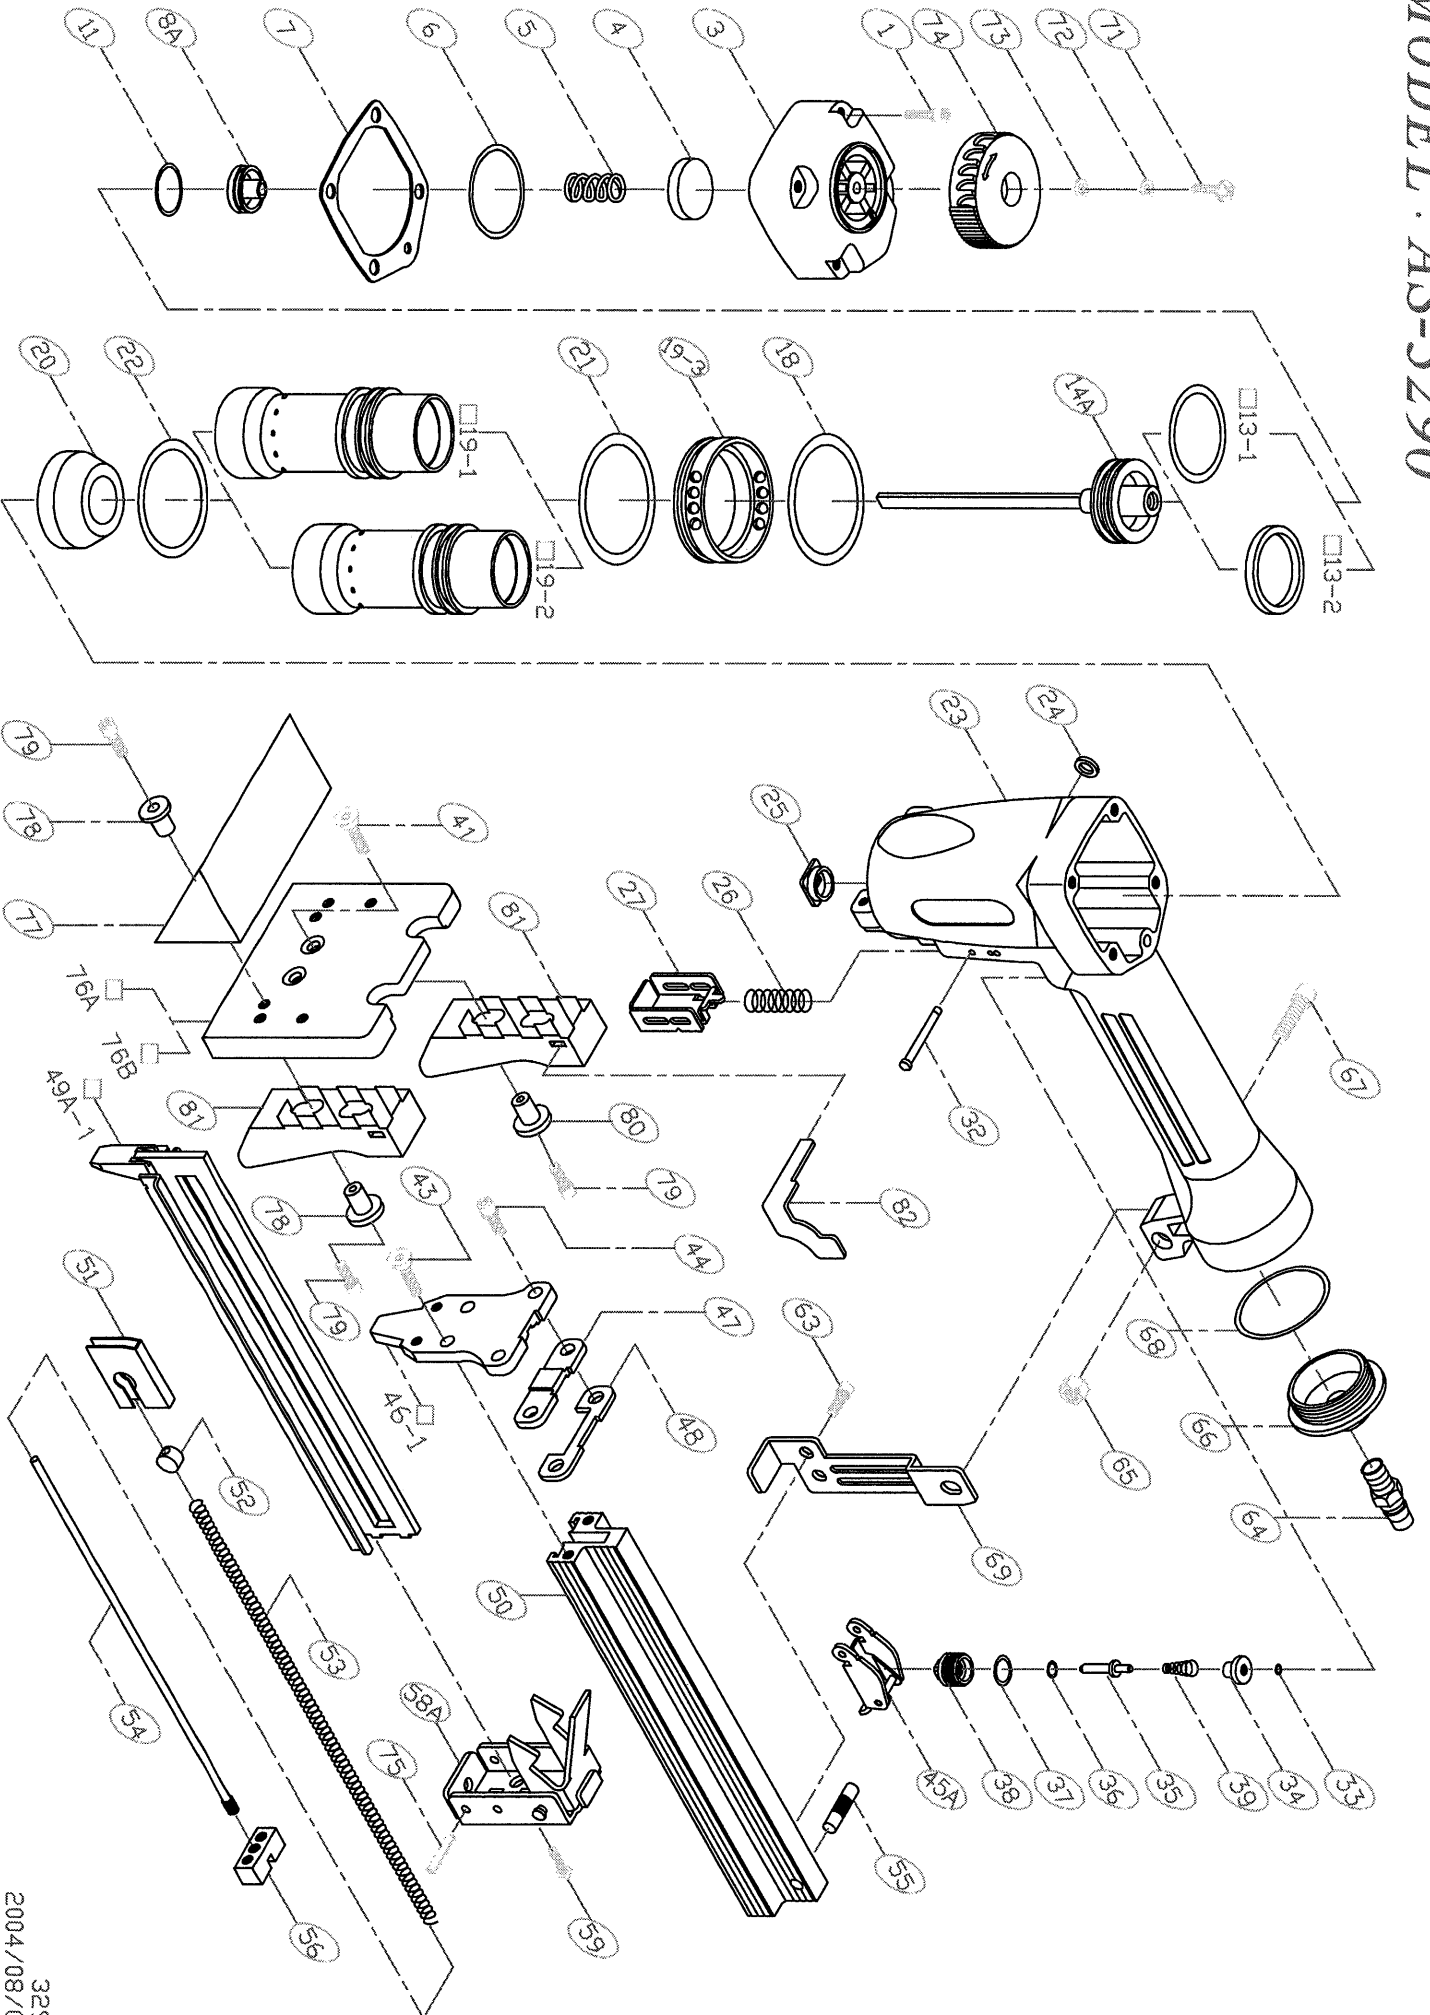

MODEL: AS-3290

PART LIST (AS-3290)

** WHEN ORDERING SPARE PARTS, PLEASE STATE ITEM NO., PART NO., AND DESCRIPTION.

ITEM	PART NO.	DESCRIPTION	QTY	REMARK	ITEM	PART NO.	DESCRIPTION	QTY	REMARK
1	HS0530BW	HEX.SOC.HD.BOLT + SW	4	M5X30L	45A	15104501A	TRIGGER ASSEMBLY	1	
3	I3900305	CAP	1		46-1	11204603	NOSE	1	
4	I2100401	SEAL	1		47	12204701	SET PLATE	1	
5	I2100501	SPRING	1		48	12104501	SET PLATE	1	
6	OR1425R	O-RING	1		49A-1	12204902A	STAPLE GUIDE UNIT	1	
7	I1100701	CAP SEAL	1		50	12205001	MAGAZINE	1	
8A	I3900801A	HEAD VALVE ASM.	1		51	11205101	PUSHER	1	
11	OR3224R	O-RING	1		52	11205201	SLIDE BLOCK	1	
13-1	OR2635R	O-RING	1		53	11305301	SPRING	1	
13-2	I3901305	PISTON RING	1		54	11305401	ROD	1	
14A	I9301402A	DRIVER ASSEMBLY (1-PC)	1		55	11305501	SHAFT	1	
18	OR4630R	O-RING	1		56	11305601	SET BLOCK	1	
19-1	I9301901	CYLINDER	1		58A	12205801A	END CORE ASM.	1	
19-2	I9301901G	CYLINDER	1		59	US0510B	UM.HD.BOLT	1	M5X10L
19-3	I3901903	COLLAR	1		63	HS0410B	HEX.SOC.HD.BOLT	2	M4X10L
20	I3902001	BUMPER	1		64	I2106401	AIR PLUG	1	
21	OR3520R	O-RING	1		65	LN0500N	LOCK NUT	1	
22	OR3635R	O-RING	1		66	11106601	COVER	1	
23	I1102307	BODY	1		67	HS0516B	HEX.SOC.HD.BOLT	1	M5X16L
24	OR1919H	O-RING	1		68	OR4030R	O-RING	1	
25	I2102501	JOINT GUIDE	1		69	I1306902	BRACKET	1	
26	I1002601	SPRING	1		71	US0506B	UM.HD.BOLT	1	
27	I1002702	GUIDE SAFETY LEVER	1		72	FW0512W	FLAT WASHER	1	
32	I2103202	STEPPED PIN	1		73	I2103301	SEAL	1	
33	OR0319R	O-RING	1		74	I3907403	EXHAUST COVER	1	
34	I1003401	TRIGGER VALVE HEAD	1		75	RP3010S	ROLLED PIN	1	
35	I1003503	TRIGGER VALVE STEM	1		76A	E32977601	PLATE, NOSE	1	A PLATE
36	OR2515H	O-RING	1		76B	E32977602	PLATE, NOSE	1	B PLATE
37	OR1119R	O-RING	1		77	F32977701	GUIDE, FRONT	1	
38	I1003803	TRIGGER VALVE GUIDE	1		78	H32977801	WASHER BUSHING	6	Ø11X7.8
39	I1006901	SPRING	1		79	JHS0416BW	HEX.SOC.HD.BOLT + SW	10	M4X16L
41	HS0406B	HEX.SOC.HD.BOLT	2	M4X06L	80	H32978001	WASHER BUSHING	4	Ø11X9.6
43	FH0412B	FLAT.HD.BOLT	2	M4X12L	81	F32978101	FOOT	4	
44	HS0520BW	HEX.SOC.HD.BOLT + SW	2	M5X20L	82	D32978201	SAFETY UPPER CONTACT	1