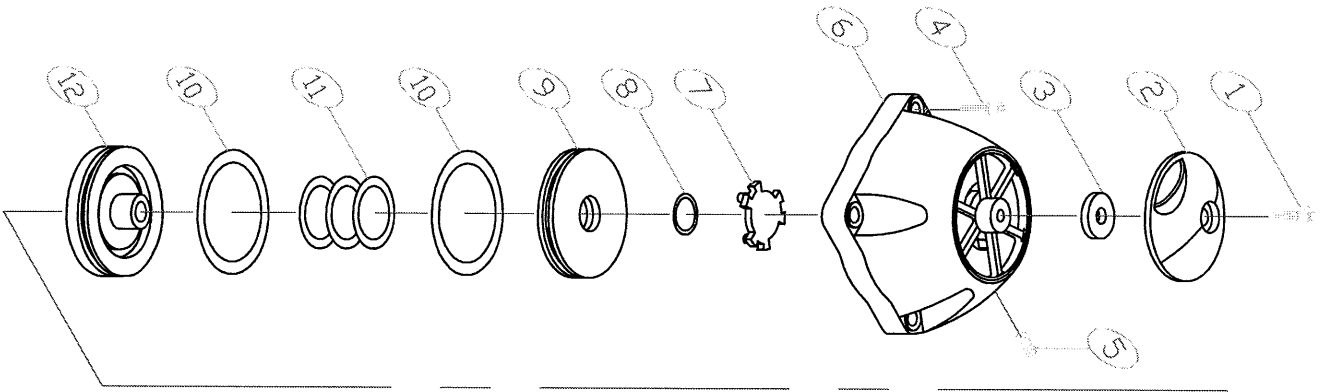

MODEL: AS-4090

PARTSLIST AS-4090

* WHEN ORDERING SPARE PARTS, PLEASE STATE ITEM NO. "PART NO. AND DESCRIPTION.

2007.01.19

ITEM	PART NO	DESCRIPTION	ITEM	PART NO	DESCRIPTION	ITEM	PART NO	DESCRIPTION
1	HS0512B	UN.HD.BOLT	34	12103401	TRIGGER VALVE HEAD	78	HS0510B	HEX.SOC.HD.BOLT
2	20900201	EXHAUST COVER	35	12103501	TRIGGER VALVE STEM	79	E90407902	PLATE, NOSE
3	10200501	SEAL	37	OR1119R	O-RING**	80	F32978101	FOOT
4	HS0520BW	HEX.SOC.HD.BOLTSR	38	12103801	TRIGGER VALVE GUIDE	81	C32977801	WASHER BUSHING(L)
5	SS0406S	SET SCREW	39	12104001	TRIGGER	84	JHS0412BW	HEX.SOC.HD.BOLT
6	20900601	CAP	43	FH0416B	FLAT.HD.BOLT	85	JHS0408B	HEX.SOC.HD.BOLT
7	20900701	PISTON STOPPER**	46	25604601	NOSE	86	F90408601	GUIDE, FRONT
8	OR1224R	O-RING	47	11304701	SET PLATE	87	C90408702	WASHER BUSHING
9	20900901	COLLAR	48	12504801	SET PLATE	88	JMS0540B	HEX.SOC.HD.BOLT
10	OR4025R	O-RING**	49A	25604901A	STAPLE GUIDE UNIT	89	LN0500N	LOCK NUT(M5)
11	20901101	SPRING**	50	12505004	MAGAZINE			
12	20901201	PISTON HEAD VALVE	51	12505101	PUSHER			
13	20901301	STOPPER	52	11205201	SLIDE BLOCK			
14	OR3235	O-RING**	53	11305301	SPRING**			
15	OR2835R	O-RING**	54	11305401	ROD			
16A	22801602A	DRIVER ASSEMBLY**	56	11305601	SET BLOCK			
17	20901701	CYLINDER	57	HS0408B	HEX.SOC.HD.BOLT			
18	OR3825R	O-RING**	58	12505802	END CORE			
19	20901901	BUMPER**	59	13908101	STOPPER			
20	20902001	GASKET**	60	11106002	SPRING**			
21	OR1919H	O-RING**	62	13908401	STEPPED PIN			
22	22902201	BODY	63	HS0410B	HEX.SOC.HD.BOLT			
23	HS0516B	HEX.SOC.HD.BOLT	64	10206201	SET PLATE			
24	12106401	AIR PLUG	65	11009101	TOR.SPRING			
25	12502501	JOINT GUIDE	66	11002801	TRIGGER			
27	ER0200H	E RING	67	12103901	SPRING**			
32	12103202	STEPPED PIN	68	12506801	SET FLATE			
33	12103301	SEAL	69	12706901	BRACKET			