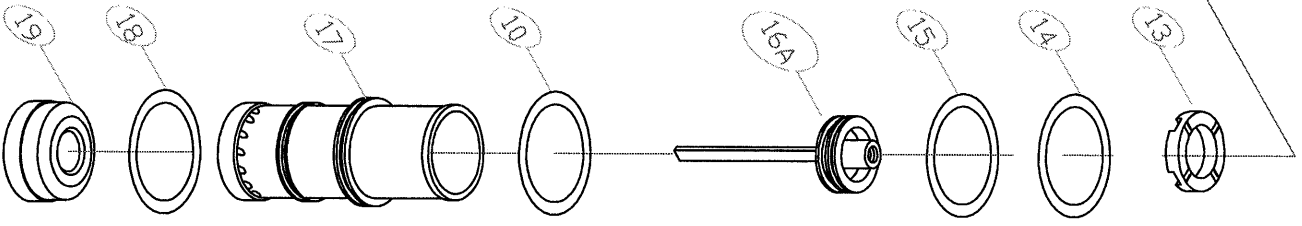

MODEL: AS-4090

PARTSLIST AS-4090

* WHEN ORDERING SPARE PARTS, PLEASE STATE ITEM NO. "PART NO. AND DESCRIPTION.

2007.01.19

ITEM	PART NO	DESCRIPTION	ITEM	PART NO	DESCRIPTION	ITEM	PART NO	DESCRIPTION
1	HS0512B	UN.HD.BOLT	34	12103401	TRIGGER VALVE HEAD	78	HS0510B	HEX.SOC.HD.BOLT
2	20900201	EXHAUST COVER	35	12103501	TRIGGER VALVE STEM	79	E90407902	PLATE, NOSE
3	10200501	SEAL	37	OR1119R	O-RING**	80	F32978101	FOOT
4	HS0520BW	HEX.SOC.HD.BOLTSR	38	12103801	TRIGGER VALVE GUIDE	81	C32977801	WASHER BUSHING(L)
5	SS0406S	SET SCREW	39	12104001	TRIGGER	84	JHS0412BW	HEX.SOC.HD.BOLT
6	20900601	CAP	43	FH0416B	FLAT.HD.BOLT	85	JHS0408B	HEX.SOC.HD.BOLT
7	20900701	PISTON STOPPER**	46	25604601	NOSE	86	F90408601	GUIDE, FRONT
8	OR1224R	O-RING	47	11304701	SET PLATE	87	C90408702	WASHER BUSHING
9	20900901	COLLAR	48	12504801	SET PLATE	88	JMS0540B	HEX.SOC.HD.BOLT
10	OR4025R	O-RING**	49A	25604901A	STAPLE GUIDE UNIT	89	LN0500N	LOCK NUT(M5)
11	20901101	SPRING**	50	12505004	MAGAZINE			
12	20901201	PISTON HEAD VALVE	51	12505101	PUSHER			
13	20901301	STOPPER	52	11205201	SLIDE BLOCK			
14	OR3235	O-RING**	53	11305301	SPRING**			
15	OR2835R	O-RING**	54	11305401	ROD			
16A	22801602A	DRIVER ASSEMBLY**	56	11305601	SET BLOCK			
17	20901701	CYLINDER	57	HS0408B	HEX.SOC.HD.BOLT			
18	OR3825R	O-RING**	58	12505802	END CORE			
19	20901901	BUMPER**	59	13908101	STOPPER			
20	20902001	GASKET**	60	11106002	SPRING**			
21	OR1919H	O-RING**	62	13908401	STEPPED PIN			
22	22902201	BODY	63	HS0410B	HEX.SOC.HD.BOLT			
23	HS0516B	HEX.SOC.HD.BOLT	64	10206201	SET PLATE			
24	12106401	AIR PLUG	65	11009101	TOR.SPRING			
25	12502501	JOINT GUIDE	66	11002801	TRIGGER			
27	ER0200H	E RING	67	12103901	SPRING**			
32	12103202	STEPPED PIN	68	12506801	SET FLATE			
33	12103301	SEAL	69	12706901	BRACKET			