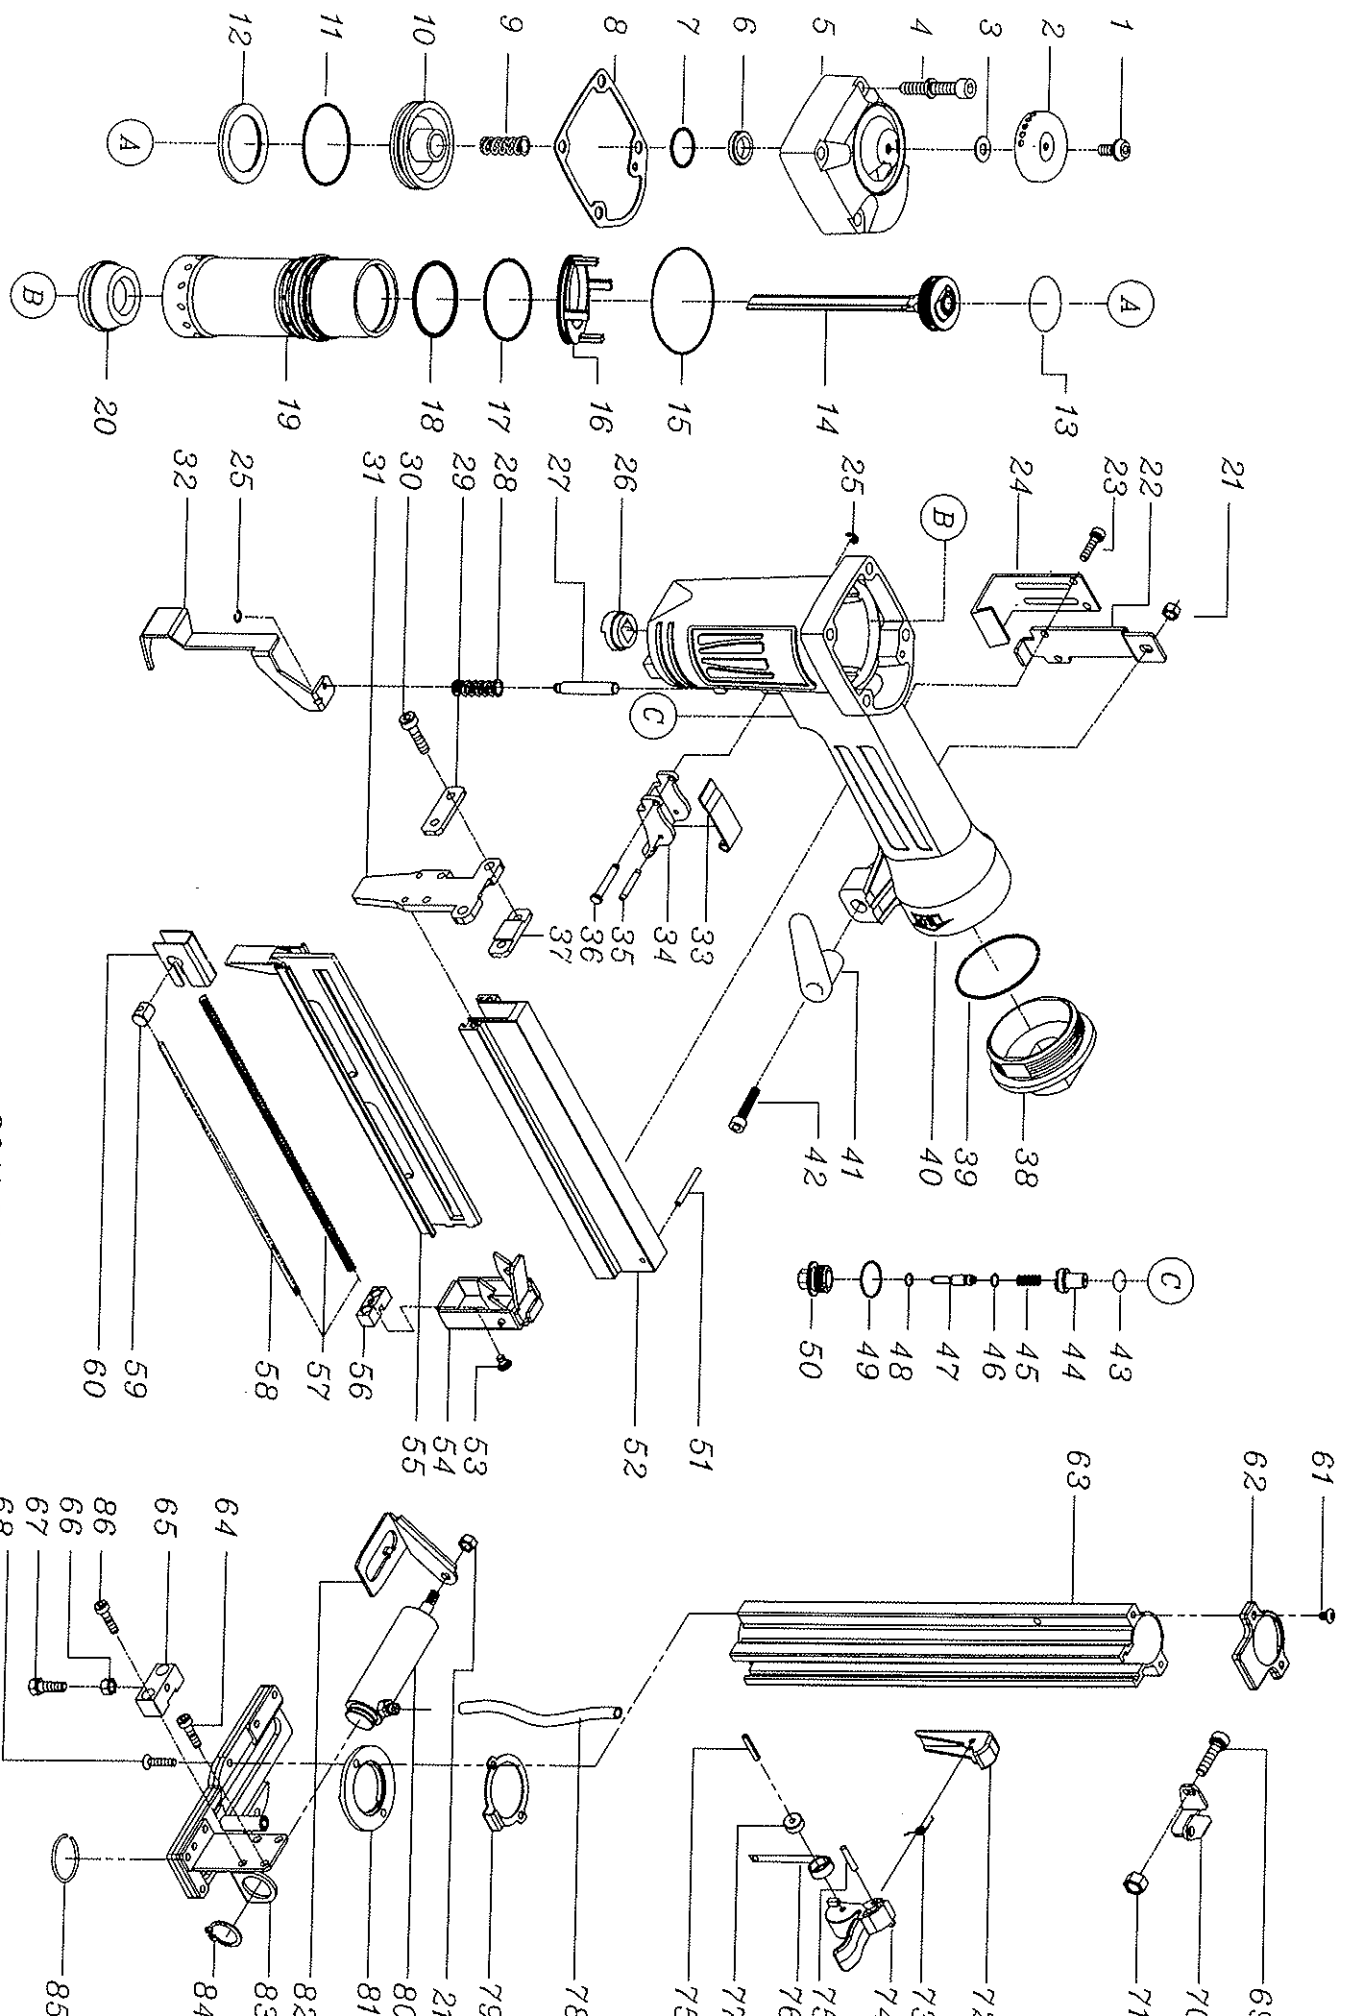

PART LIST OF TYI-M32PC

NO	Part No	Description	Q'TY	NO	Part No	Description	Q'TY	NO	Part No	Description	Q'TY
1	19914044	HEX. SOC. HD SCREW	1	32	58330	SAFETY	1	63	PCM3263	ALUMINUM TUBE	1
2	10420	DEFLETOR	1	33	10011	SECONDARY TRIGGER	1	64	99062	HEX.SOC.BUT.HD.SCREW	1
3	15840	SEAL	1	34	10441	PRIMARY TRIGGER	1	65	58190	ADJUSTING PLATE	1
4	19914045	HEX. SOC. HD SCREW	4	35	93001	SPRING PIN	1	66	92018	NUT	1
5	28080	CAP	1	36	10460	STEPPED PIN	1	67	58360	ADJUSTING SCREW	1
6	10001	SEAL	1	37	58150	NOSE PLATE	1	68	91011	SET SCREW	1
7	96005	O-RING	1	38	28101	END CAP	1	69	99030	HEX.SOC.HD.SCREW	1
8	28201	CAP GASKET	1	39	96039	O-RING	1	70	58220	BRACKET	1
9	10008	SPRING	1	40	58110	GUN BODY	1	71	92001-01	LOCK NUT	1
10	28090	HD. VALVE PISTON	1	41	603-TA235-65	CRADLE	1	72	PCM3272	FEED PAWL	1
11	96037	O-RING	1	42	603-TA235-57	SCREW	1	73	PCM3273	SPRING	1
12	28210	COLLAR	1	43	96074	O-RING	1	74	PCM3274	LATCH	1
13	96112	O-RING	1	44	10046	TRIGGER VALVE	1	75	PCM3275	PIN	2
14	2050302C	PISTON UNIT	1	45	10048	SPRING	1	76	PCM3276	ROLLER SPRING	1
15	96035	O-RING	1	46	96010	O-RING	1	77	PCM3277	ROLLER	1
16	58130	COLLAR	1	47	10047	TRIGGER VALVE STEM	1	78	78010	HOSE	1
17	96036	O-RING	1	48	96001	O-RING	1	79	PCM3279	WASHER	1
18	96038	O-RING	1	49	96004	O-RING	1	80	58410	CAP CYLINDER ASSEMBLY	1
19	28021	CYLINDER	1	50	10045	TRIGGER VALVE GUIDE	1	81	58250	WASHER	1
20	28050	BUMPER	1	51	58340	PIN	1	82	58400	CAP PUSHER	1
21	19919006	LCOK NUT	2	52	58020	MAGAZINE COVER	1	83	58420	CAP SEAT	1
22	58160	MAGAZINE BRACKET	1	53	19914016	HEX.SOC. HD. SCREW	1	84	86007	C-RING	1
23	19914018	HEX. SOC. HD SCREW	4	54	58390	LATCH	1	85	58420-1	RING	1
24	58170	LEVEL	1	55	58120	MAGAZINE	1	86			
25	95001	E-RING	2	56	58090	PLATE	1	87			
26	10004	RAM GUIDE	1	57	58200	PUSHER SPRING	1	88			
27	58140	SAFETY PIN	1	58	58210	SPRING ROD	1	89			
28	10012	SPRING	1	59	58100	SHAFT	1				
29	58430	NOSE PLATE	1	60	58080	PUSHER	1				
30	99062	HEX. SOC. HD SCREW	2	61	88004	HEX.SOC.BUT.HD.SCREW	1				
31	58010	NOSE COVER	1	62	PCM3261	TUBE CAP COVER	1			2011/02/23	

EXPLODED DIAGRAM OF TYI-M32PC

2011.02.23