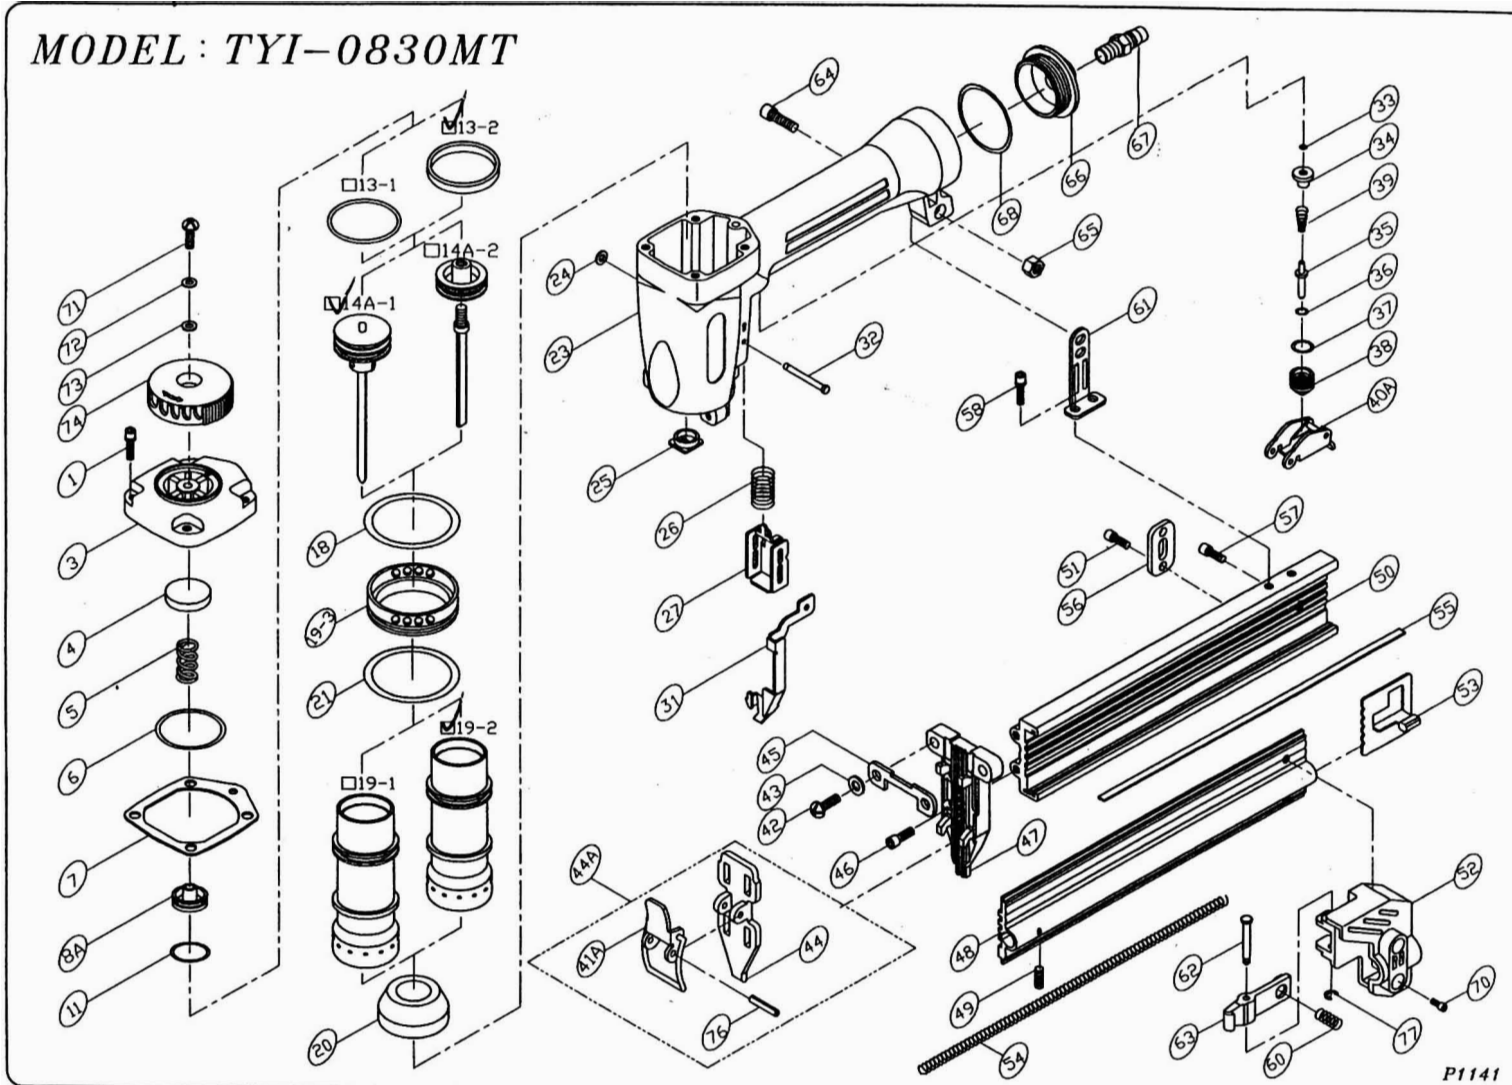

MODEL: TYI-0830MT

P1141

PARTS LIST (TYI-0830MT)

*WHEN ORDERING SPARE PARTS, PLEASE STATE ITEM No., PART No. AND DESCRIPTION.

ITEM	PART NO	DESCRIPTION	ITEM	PART NO	DESCRIPTION	ITEM	PART NO	DESCRIPTION
1	HS0520BW	HEX. SOC. HD. BOLT+SW	42	US0520B	UM. HD. BOLT			
3	11100302	CAP	43	SW0500W	SPRING WASHER			
4	12100401	SEAL**	44A	11504401A	DRIVER GUIDE COVER ASM			
5	12100501	SPRING**	44	11504401	DRIVER GUIDE COVER			
6	OR1425R	O RING**	45	12104501	SET PLATE			
7	11100701	CAP SEAL**	46	HS0412B	HEX. SOC. HD. BOLT			
8A	12100801A	HEAD VALVE ASM.	47	11504701	DRIVER GUIDE			
11	OR3224R	O RING**	48	11504801	MAGAZINE COVER			
13-1	OR1830R	O RING**	49	SS0412S	SET SCREW			
13-2	11501303	PISTON RING	50	11505001	MAGAZINE			
14A-1	11501401A	DRIVER ASSEMBLY**	51	HS0406B	HEX. SOC. HD. BOLT			
14A-2	11501402A	DRIVER ASSEMBLY**	52	11105202	END CORE			
18	OR4630R	O RING**	53	11505301	PUSHER			
19-1	11401901	CYLINDER	54	12105401	SPRING**			
19-2	11401901G	CYLINDER	55	12105501	NAIL GUIDE LINER			
19-3	11101903	COLLAR	56	13908201	SET PLATE			
20	11502001	BUMPER**	57	HS0507B	HEX. SOC. HD. BOLT			
21	OR3018R	O RING**	58	HS0408BW	HEX. SOC. HD. BOLT+SW			
23	11102307	BODY	60	11106001	SPRING**			
24	OR1919H	O RING**	61	11106102	BRACKET			
25	12102501	JOINT GUIDE	62	13908401	STEPPED PIN			
26	11002601	SPRING	63	13908101	STOPPER			
27	11002702	GUIDE SAFETY LEVER	64	HS0516B	HEX. SOC. HD. BOLT			
31	11003101	SAFETY LEVER	65	LN0500N	LOCK NUT			
32	12103202	STEPPED PIN	66	11106601	COVER			
33	OR0319R	O RING**	67	12106401	AIR PLUG			
34	11003401	TRIGGER VALVE HEAD	68	OR4030R	O RING**			
35	11003503	TRIGGER VALVE STEM	70	HS0408B	HEX. SOC. HD. BOLT			
36	OR2515H	O RING**	71	US0506B	UM. HD. BOLT			
37	OR1119R	O RING**	72	FW0512W	FLAT WASHER			
38	11003803	TRIGGER VALVE GUIDE	73	12103301	SEAL			
39	11006901	SPRING	74	13907403	EXHAUST COVER			
40A	15104501A	TRIGGER ASSEMBLY	76	RP3018S	ROLLED PIN			
41A	13104101A	LATCH**	77	ER0200H	E RING			

NO: P1141