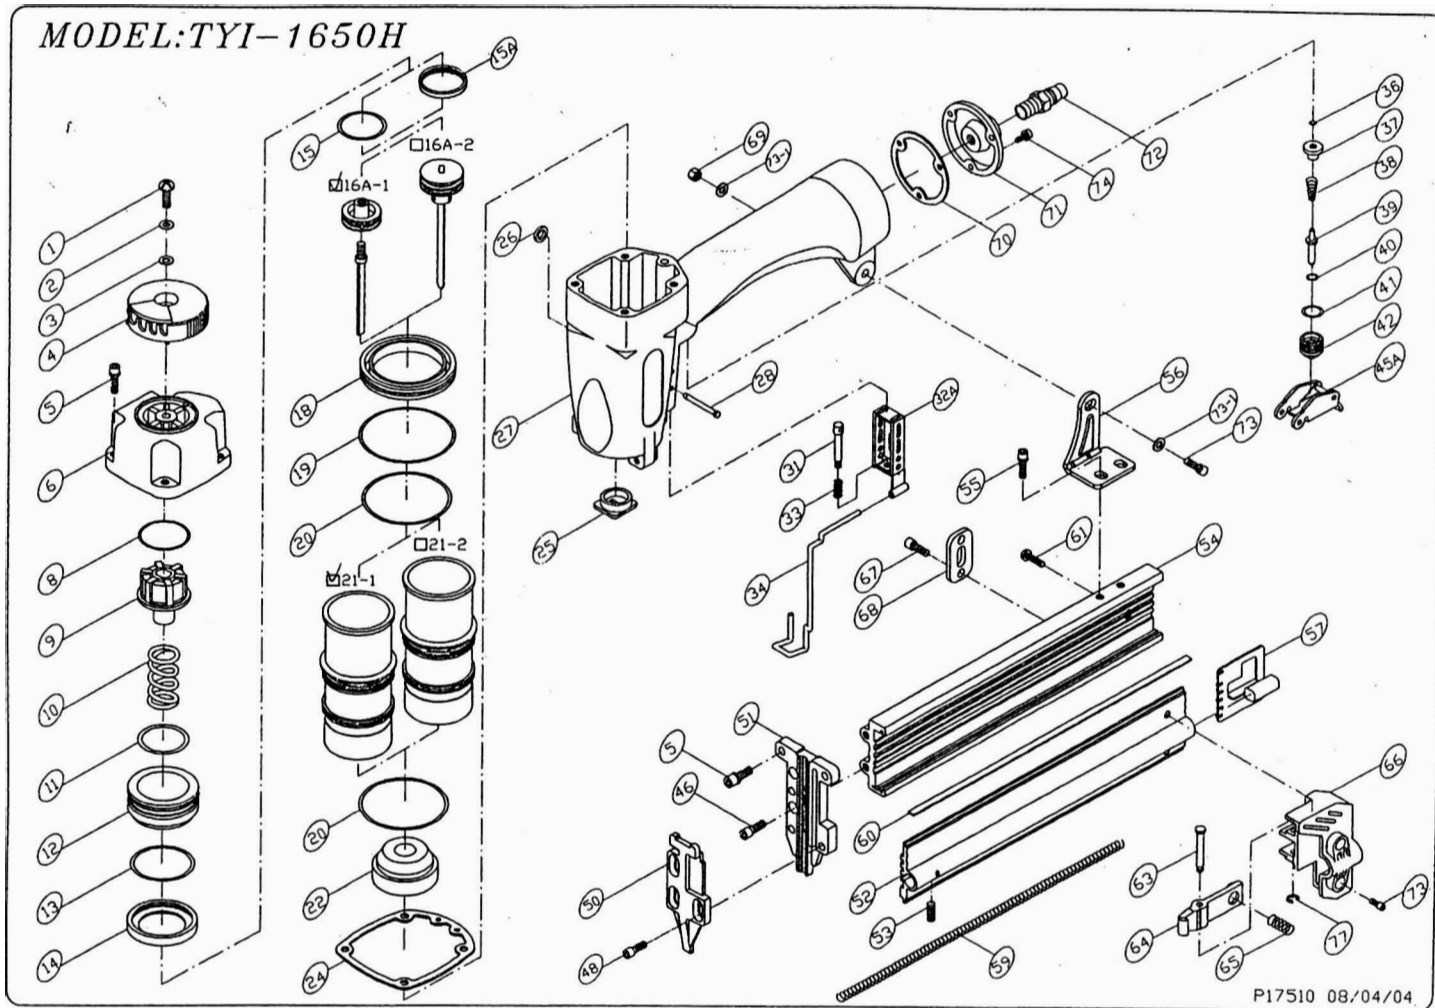

MODEL:TYI-1650H

P17510 08/04/04

PARTS LIST (TYI-1650H) *WHEN ORDERING SPARE PARTS, PLEASE STATE ITEM No., PART No. AND DESCRIPTION.

ITEM	PART NO	DESCRIPTION	ITEM	PART NO	DESCRIPTION	ITEM	PART NO	DESCRIPTION
1	US0506B	UM. HD. BOLT	36	OR0319R	O RING	73-1	FW0513W	FLAT WASHER
2	FW0512W	FLAT WASHER	37	11003401	TRIGGER VALVE HEAD	74	HS0516BW	HEX. SOC. HD. BOLT+SW
3	12103301	SEAL	38	11006901	SPRING	77	ER0200H	E RING
4	13907403	EXHAUST COVER	39	11003503	TRIGGER VALVE STEM			
5	HS0520BW	HEX. SOC. HD. BOLT+SW	40	OR2515H	O RING			
6	17300604	CAP	41	OR1119R	O RING			
8	13600801	SPACER	42	11003803	TRIGGER VALVE GUIDE			
9	13600901	PISTON STOPPER**	45A	15104501A	TRIGGER ASSEMBLY			
10	13601001	SPRING**	46	HS0512B	HEX. SOC. HD. BOLT			
11	OR3420R	O RING**	48	HS0508B	HEX. SOC. HD. BOLT			
12	13601201	PISTON HEAD VALVE	50	13605002	DRIVER GUIDE COVER			
13	OR4720R	O RING**	51	17505102	NOSE			
14	13601401	SEAL	52	13605202	MAGAZINE COVER-			
15	OR3435R	O RING**	53	SS0412S	SET SCREW			
15A	13601501A	OIL-LESS RING ASM. **	54	17505402	MAGAZINE			
16A-1	13601601A	PISTON ASSEMBLY**	55	HS0408BW	HEX. SOC. HD. BOLT+SW			
16A-2	13601602A	PISTON ASSEMBLY**	56	17306101	BRACKET			
18	17301801	CYLINDER SPACER	57	13705301	PUSHER			
19	OR6026R	O RING**	59	12105401	SPRING**			
20	OR4325R	O RING**	60	13606001	NAIL GUIDE LINER			
21-1	20402101	CYLINDER	61	HS0506B	HEX. SOC. HD. BOLT			
21-2	20402101G	CYLINDER	63	13908401	STEPPED PIN			
22	17302201	BUMPER**	64	13908101	STOPPER			
24	17302401	GASKET**	65	11106001	SPRING**			
25	10902501	JOINT GUIDE	66	13905202	END CORE			
26	OR1919H	O RING**	67	HS0406B	HEX. SOC. HD. BOLT			
27	17302703	BODY	68	13908201	SET PLATE			
28	12103202	STEPPED PIN	69	LN0500N	LOCK NUT			
31	12102601	SPRING GUIDE	70	15107001	GASKET			
32A	13002701A	GUIDE SAFETY LEVER ASM	71	15107101	REAR COVER			
33	12102801	SPRING	72	12106401	AIR PLUG			
34	13603401	SAFETY LEVER	73	HS0408B	HEX. SOC. HD. BOLT			

NO : P17510