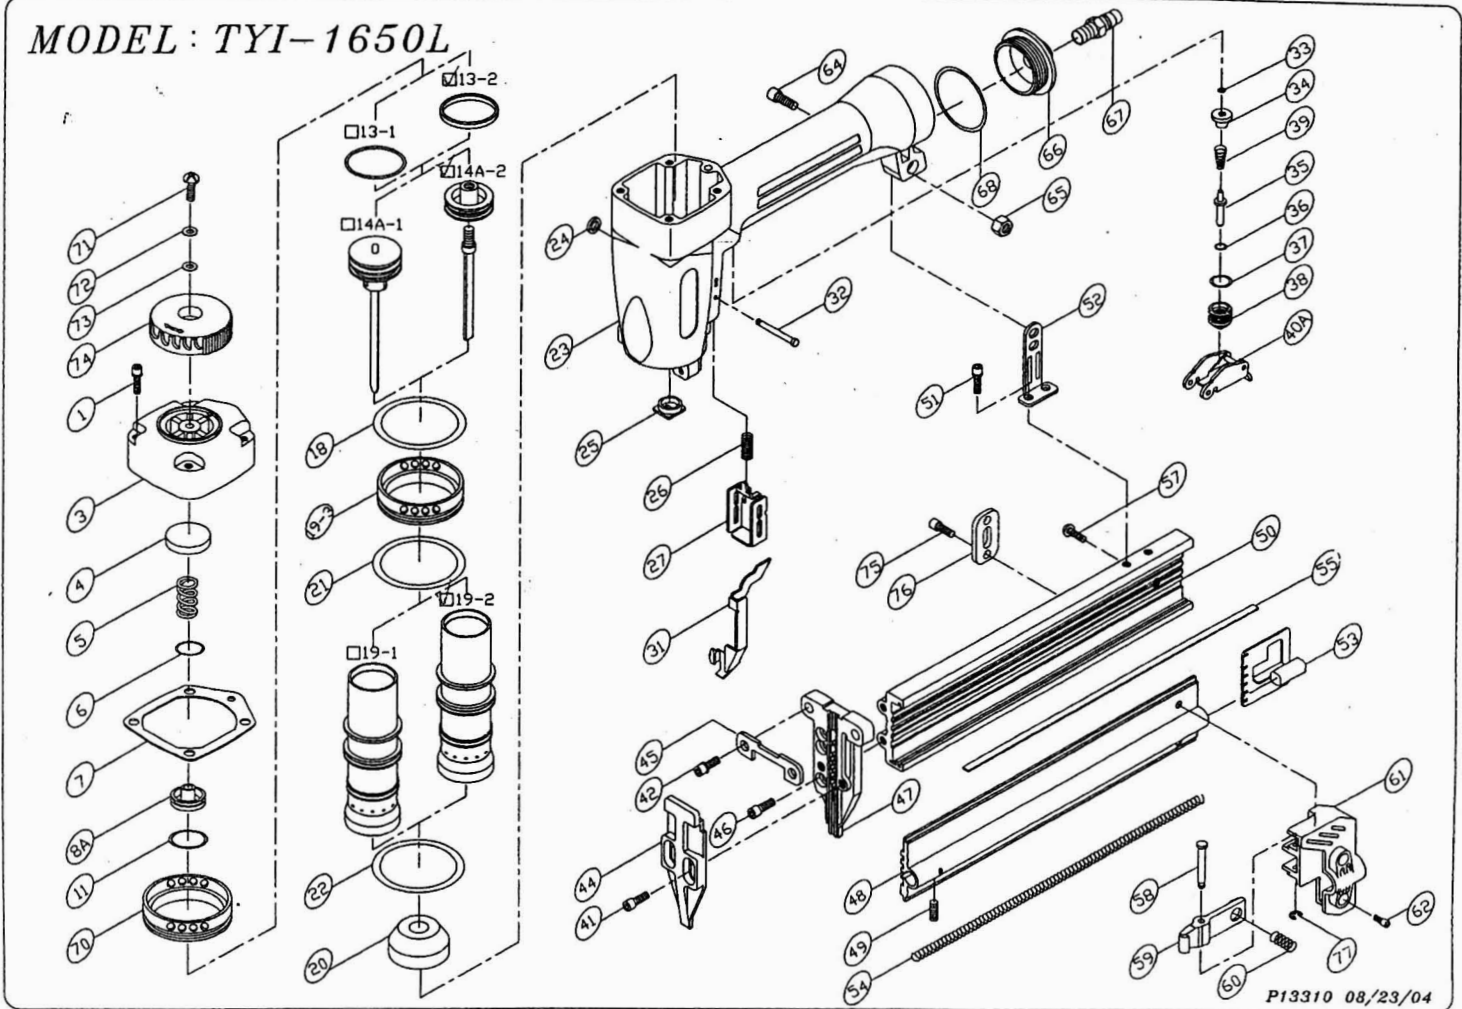

MODEL: TYI-1650L

P13310 08/23/04

PARTS LIST (TYI-1650L) *WHEN ORDERING SPARE PARTS, PLEASE STATE ITEM No, PART No. AND DESCRIPTION.

ITEM	PART NO	DESCRIPTION	ITEM	PART NO	DESCRIPTION	ITEM	PART NO	DESCRIPTION
1	HS0530BW	HEX. SOC. HD. BOLT+SW	39	11006901	SPRING	75	HS0406B	HEX. SOC. HD. BOLT
3	13900305	CAP	40A	15104501A	TRIGGER ASSEMBLY	76	13908201	SET PLATE
4	12100401	SEAL**	41	HS0508B	HEX. SOC. HD. BOLT	77	ER0200H	E RING
5	12100501	SPRING**	42	HS0520BW	HEX. SOC. HD. BOLT+SW			
6	OR1425R	O RING	44	13104402	DRIVER GUIDE COVER			
7	11100701	CAP SEAL**	45	12104501	SET PLATE			
8A	13900801A	HEAD VALVE ASM.	46	HS0412B	HEX. SOC. HD. BOLT			
11	OR3224R	O RING**	47	13704702	DRIVER GUIDE			
13-1	OR2635R	O RING**	48	13704802	MAGAZINE COVER			
13-2	13901305	PISTON RING	49	SS0412S	SET SCREW			
14A-1	13301401A	DRIVER ASSEMBLY**	50	13305002	MAGAZINE			
14A-2	13301402A	DRIVER ASSEMBLY**	51	HS0408BW	HEX. SOC. HD. BOLT+SW			
18	OR4630R	O RING**	52	13906103	BRACKET			
19-1	13301901	CYLINDER	53	13705301	PUSHER			
19-2	13301901G	CYLINDER	54	12105401	SRPING**			
19-3	13901903	COLLAR	55	12105501	NAIL GUIDE LINER			
20	13902001	BUMPER**	57	US0506B	UM. HD. BOLT			
21	OR3520R	O RING**	58	13908401	STEPPED PIN			
22	OR3635R	O RING**	59	13908101	STOPPER			
23	13902301	BODY	60	11106001	SPRING**			
24	OR1919H	O RING**	61	13905202	END CORE			
25	13702501	JOINT GUIDE	62	HS0408B	HEX. SOC. HD. BOLT			
26	11002601	SPRING	64	HS0516B	HEX. SOC. HD. BOLT			
27	11002702	GUIDE SAFETY LEVER	65	LN0500N	LOCK NUT			
31	13203101	SAFETY LEVER	66	11106601	COVER			
32	12103202	STEPPED PIN	67	12106401	AIR PLUG			
33	OR0319R	O RING**	68	OR4030R	O RING**			
34	11003401	TRIGGER VALVE HEAD	70	13907001	COLLAR			
35	11003504	TRIGGER VALVE STEM	71	US0506B	UM. HD. BOLT			
36	OR2515H	O RING**	72	FW0512W	FLAT WASHER			
37	OR1119R	O RING**	73	12103301	SEAL			
38	11003803	TRIGGER VALVE GUIDE	74	13907403	EXHAUST COVER			

NO : P13310