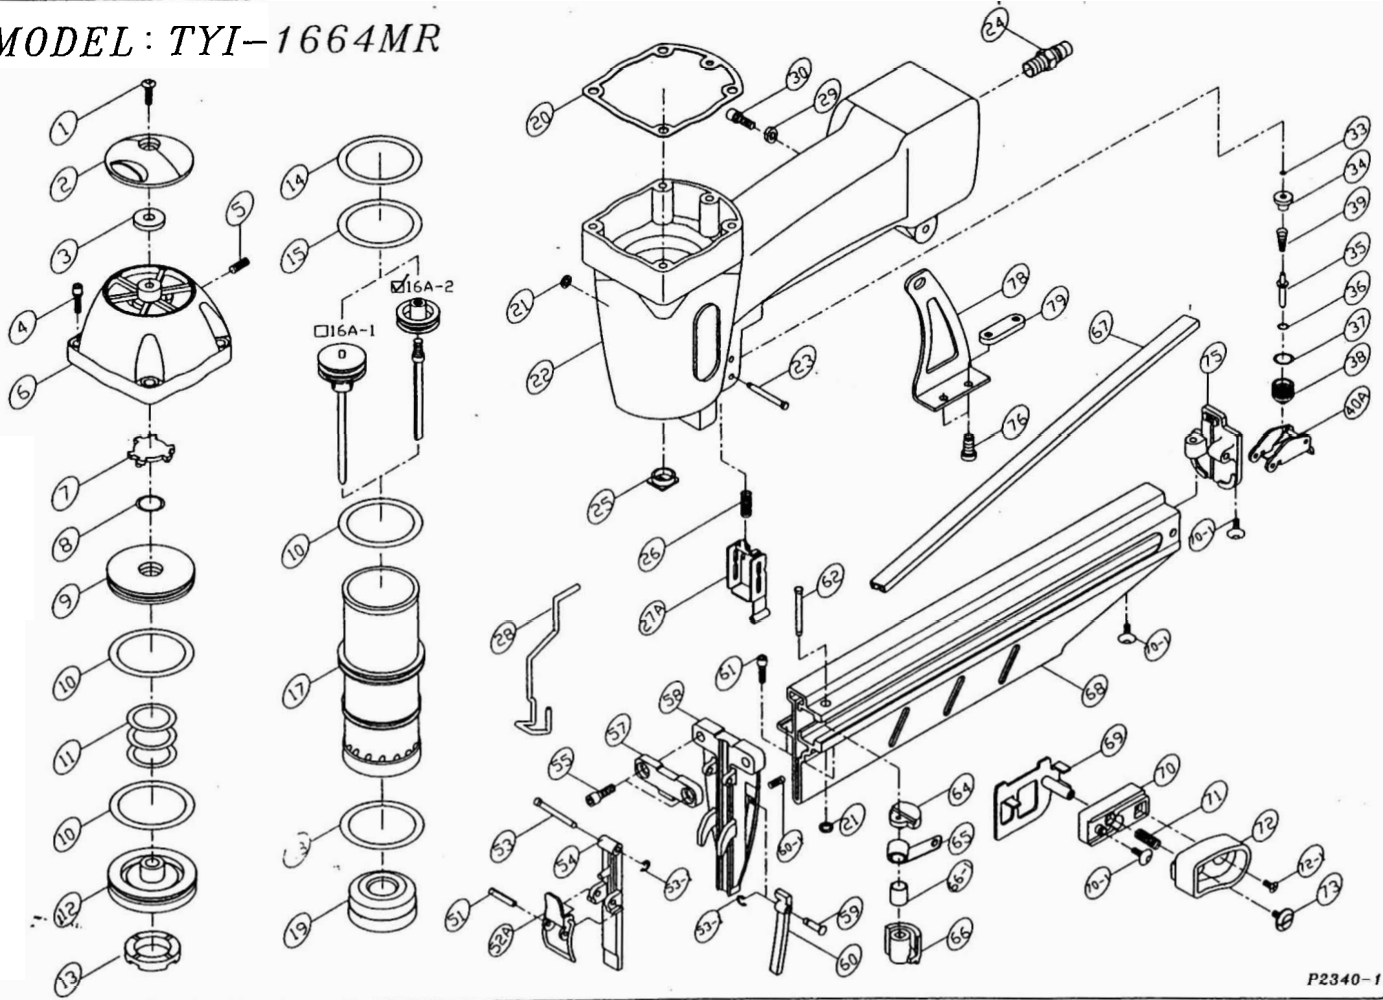

MODEL: TYI-1664MR

P2340-1

**PARTS LIST(TYI-1664MR)** WHEN ORDERING SPARE PARTS, PLEASE STATE ITEM No., PART No., AND DESCRIPTION.

ITEM	PART No.	DESCRIPTION	ITEM	PART No.	DESCRIPTION	ITEM	PART No.	DESCRIPTION
1	US0512B	UM.HD.BOLT	29	23400101	ROLLER	69	21906901	PUSHER
2	20900201	EXHAUST COVER	30	HS0520B	HEX.SOC.HD.BOLT	70	21907001	FOLLOWER SEAT
3	10200501	SEAL	33	OR0319R	O RING	70-1	CS0406B	CAP HD. SELF SCREW
4	HS0520BW	HEX.SOC.HD.BOLT+SW	34	11003401	TRIGGER VALVE HEAD	71	21907101	SPRING
5	SS0406S	SET SCREW	35	11003503	TRIGGER VALVE STEM	72	21907201	FOLLOWER BODY
6	20900601	CAP	36	OR2515H	O RING	72-1	FS0514S	FLAT HD. SELF SCREW
7	20900701	PISTON STOPPER	37	OR1119R	O RING	73	21907301	BUTTON
8	OR1224R	O RING	38	11003803	TRIGGER VALVE GUIDE	75	21907501	TAIL COVER
9	20900901	COLLAR	39	11006901	SPRING	76	HS0408B	HEX.SOC.HD.BOLT
10	OR4025R	O RING	40A	15104501A	TRIGGER ASSEMBLY	78	21907801	BRACKET
11	20901101	SPRING	51	RP3020S	ROLLED PIN	79	20505701	SET PLATE
12	20901201	PISTON HEAD VALVE	52A	13104101A	LATCH			
13	20901301	STOPPER	53	12105801	STEPPED PIN			
14	OR3235R	O RING	53-1	ER0200H	E-RING			
15	OR2835R	O RING	54	21905401	DRIVER GUIDE COVER			
16A-1	23401601A	PISTON ASSEMBLY	55	HS0525BW	HEX.SOC.HD.BOLT+SW			
16A-2	23401602A	PISTON ASSEMBLY	57	21905701	SET PLATE			
17	20901701	CYLINDER	58	21905801	NOSE			
18	OR3825R	O RING	59	21905901	STEPPED PIN			
19	20901901	BUMPER	60	21906001	SHAFT			
20	20902001	GASKET	60-1	21906002	SPRING			
21	OR1919H	O RING	61	HS0406B	HEX.SOC.HD.BOLT			
22	22902201	BODY	62	21906201	STEPPED PIN			
23	12103202	STEPPED PIN	64	21906401	COVER			
24	12106401	AIR PLUG	65	21906501	SPIRAL SPRING			
25	10902501	JOINT GUIDE	66	21906602	COVER			
26	11002601	SPRING	66-1	21906101	ROLLER			
27A	23408501A	GUIDE SAFETY LEVER ASM.	67	21906701	NAIL GUIDE LINER			
28	23403601	SAFETY LEVER	68	21906801	MAGAZINE			