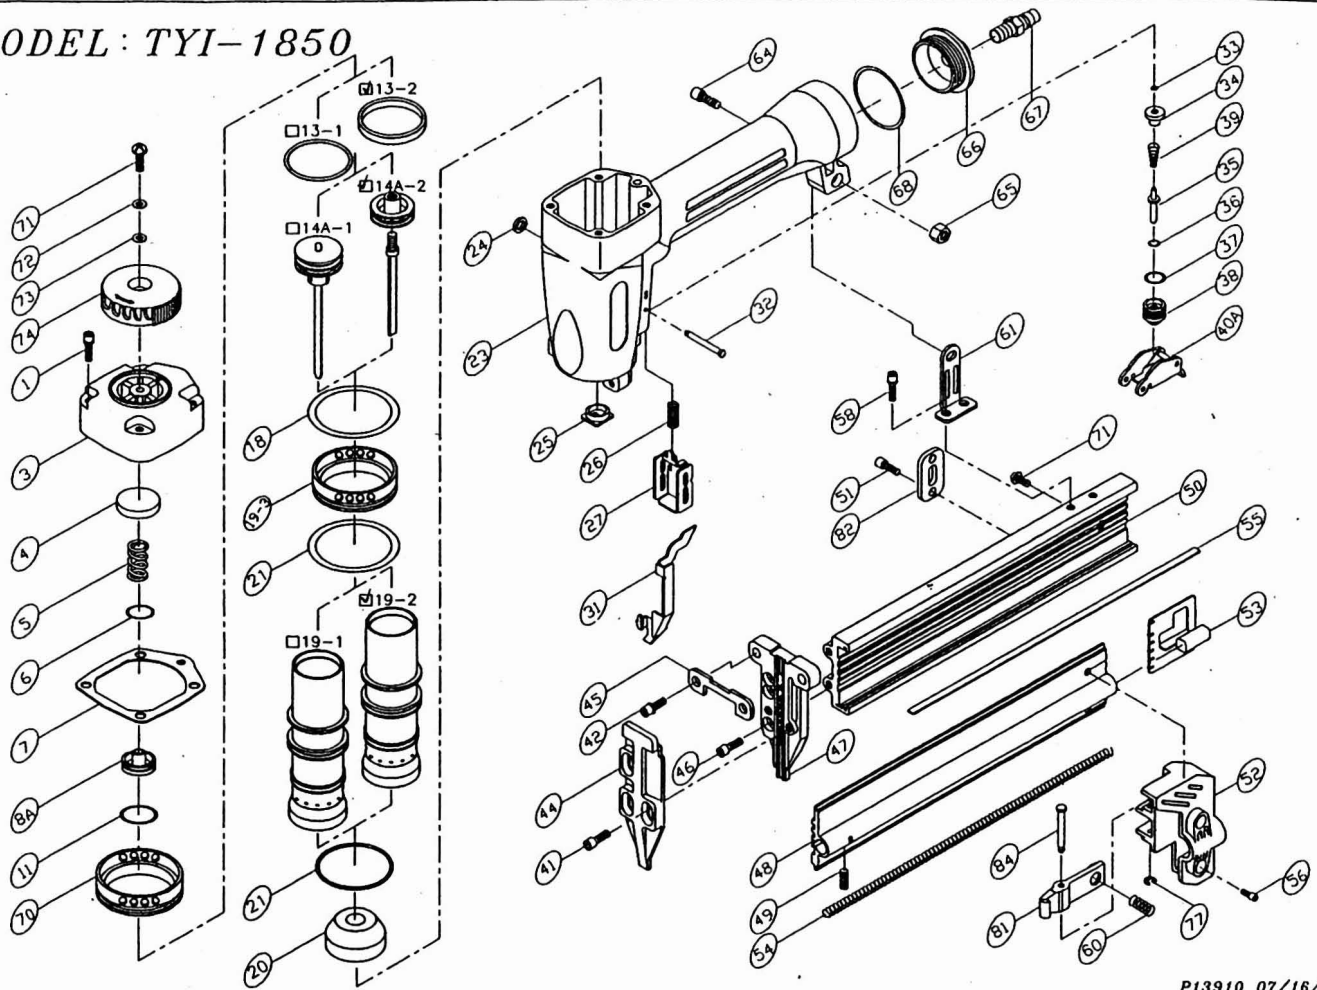

MODEL: TYI-1850

P13910 07/16/04

PARTS LIST (TYI-1850)

*WHEN ORDERING SPARE PARTS, PLEASE STATE ITEM No, PART No. AND DESCRIPTION.

ITEM	PART NO	DESCRIPTION	ITEM	PART NO	DESCRIPTION	ITEM	PART NO	DESCRIPTION
1	HS0530BW	HEX. SOC. HD. BOLT+SW	40A	15104501A	TRIGGER ASSEMBLY			
3	13900305	CAP	41	HS0507B	HEX. SOC. HD. BOLT			
4	12100401	SEAL**	42	HS0520BW	HEX. SOC. HD. BOLT+SW			
5	12100501	SPRING**	44	13104402	DRIVER GUIDE COVER			
6	OR1425R	O RING**	45	12104501	SET PLATE			
7	11100701	CAP SEAL**	46	HS0412B	HEX. SOC. HD. BOLT			
8A	13900801A	HEAD VALVE ASM.	47	13104702	NOSE			
11	OR3224R	O RING**	48	13104802	MAGAZINE COVER			
13-1	OR2435R	O RING**	49	SS0412S	SET SCREW			
13-2	13901304	PISTON RING	50	13905002	MAGAZINE			
14A-1	13901401A	DRIVER ASSEMBLY**	51	HS0406B	HEX. SOC. HD. BOLT			
14A-2	13901402A	DRIVER ASSEMBLY**	52	13905202	END CORE			
18	OR4630R	O RING**	53	13105301	PUSHER			
19-1	13901902	CYLINDER	54	12105401	SPRING**			
19-2	13901902G	CYLINDER	55	12105501	NAIL GUIDE LINER			
19-3	13901903	COLLAR	58	HS0408BW	HEX. SOC. HD. BOLT+SW			
20	13902001	BUMPER**	60	11106001	SPRING**			
21	OR3520R	O RING**	61	13906103	BRACKET			
23	13902301	BODY	64	HS0516B	HEX. SOC. HD. BOLT			
24	OR1919H	O RING**	65	LN0500N	LOCK NUT			
25	10902501	JOINT GUIDE	66	11106601	COVER			
26	11002601	SPRING	67	12106401	AIR PLUG			
27	11002702	GUIDE SAFETY LEVER	68	OR4030R	O RING**			
31	13203101	SAFETY LEVER	70	13907001	COLLAR			
32	12103202	STEPPED PIN	71	US0506B	UM. HD. BOLT			
33	OR0319R	O RING**	72	FW0512W	FLAT WASHER			
34	11003401	TRIGGER VALVE HEAD	73	12103301	SEAL			
35	11003503	TRIGGER VALVE STEM	74	13907403	EXHAUST COVER			
36	OR2515H	O RING**	77	ER0200H	E RING			
37	OR1119R	O RING**	81	13908101	STOPPER			
38	11003803	TRIGGER VALVE GUIDE	82	13908201	SET PLATE			
39	11006901	SPRING	84	13908401	STEPPED PIN			

NO : P13910