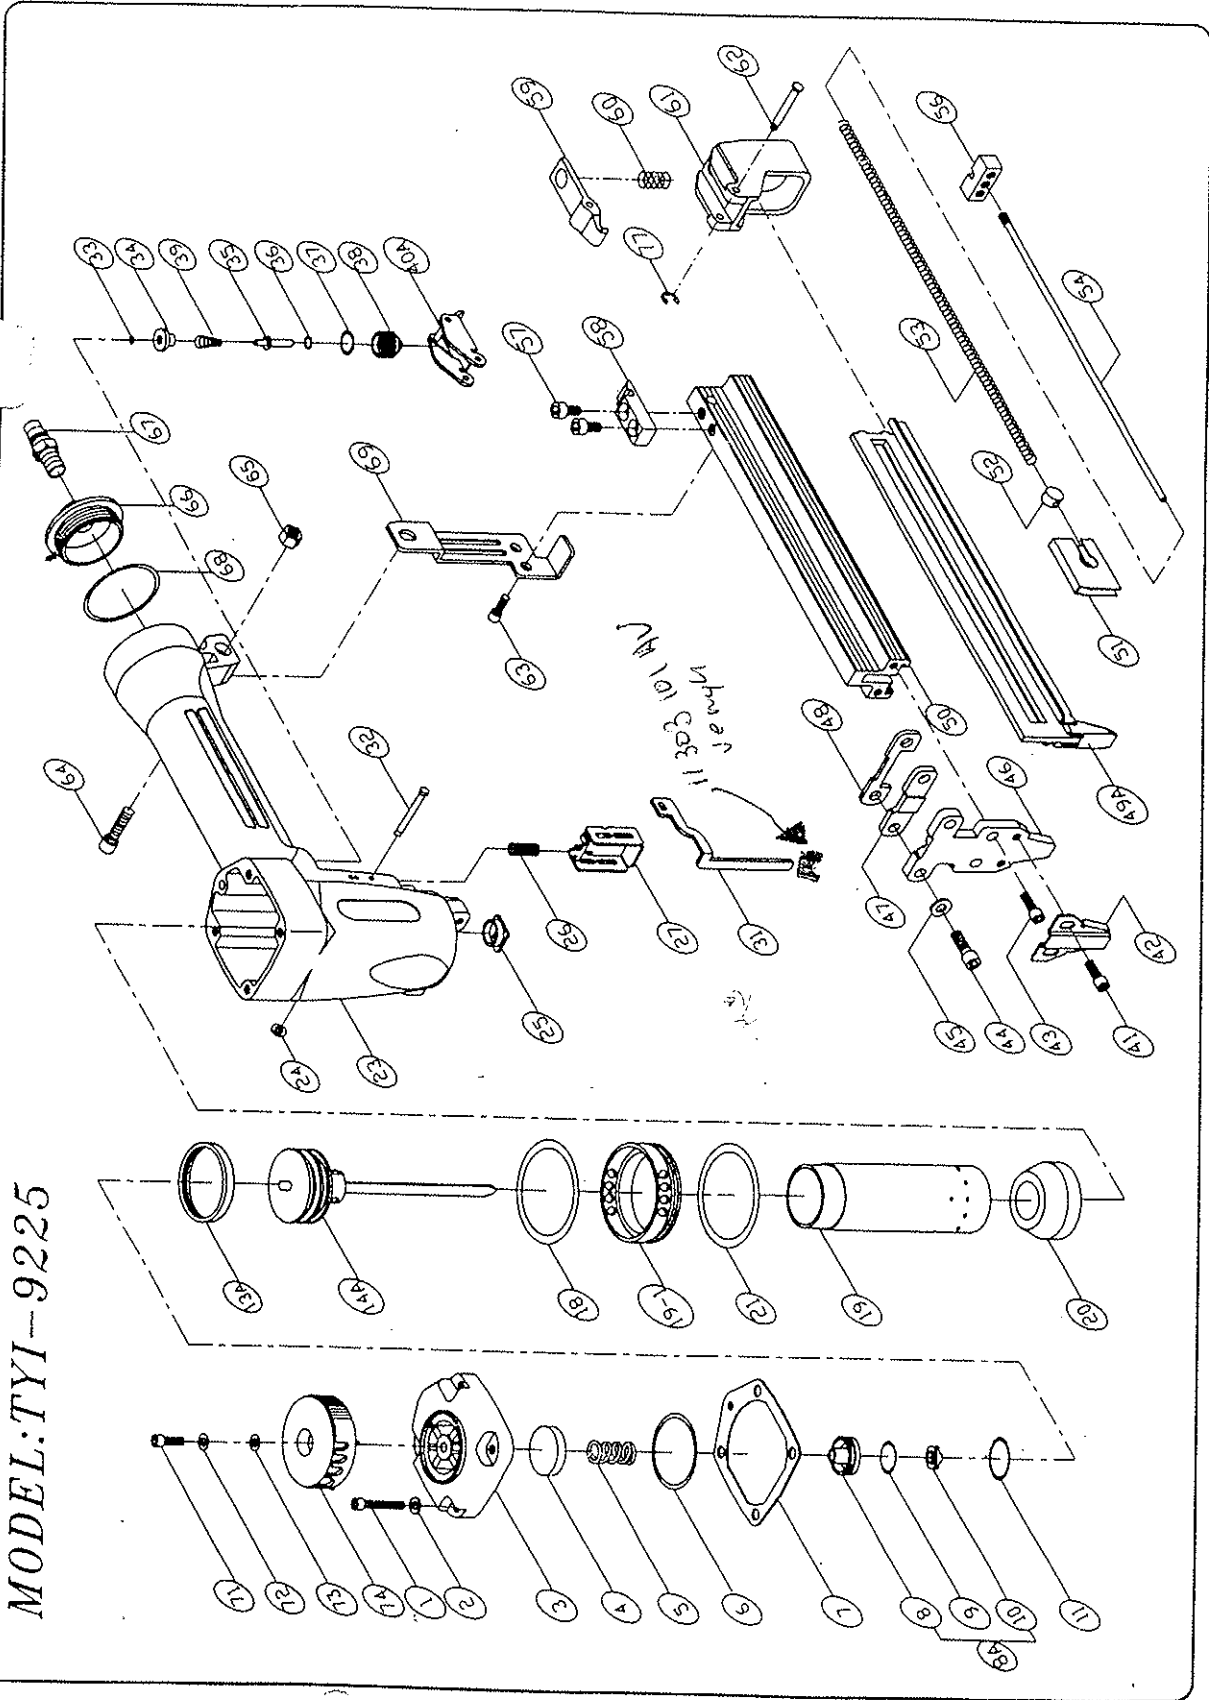

MODEL: TYI-9225

PARTS LIST (TY-9225)

*When ordering spare parts, please state item no, part no. and description.

ITEM	PART NO	DESCRIPTION	ITEM	PART NO	DESCRIPTION	ITEM	PART NO	DESCRIPTION
1	HS0520B	HEX.SOC.HD.BOLT	36	OR2515H	O RING	66	11106601	COVER
2	SW0500W	SPRING WASHER	37	OR1119R	O RING	67	12106401	AIR PLUG
3	11100302	CAP	38	11003803	TRIGGER VALVE GUIDE	68	OR4030R	O RING
4	12100401	SEAL	39	11006901	SPRING	69	11306902	BRACKET
5	12100501	SPRING	40A	15104501A	TRIGGER ASSEMBLY	71	US0506B	UM.HD.BOLT
6	OR1425R	O RING	41	HS0406B	HEX.SOC.HD.BOLT	72	FW0512W	FLAT.WASHER
7	11100701	CAP SEAL	42	11604201	NOSE COVER	73	12103301	SEAL
8A	12100801A	PISTON HEAD VALVE ASM	43	HS0412B	HEX.SOC.HD.BOLT	74	13907403	EXHAUST COVER
8	12100801	PISTON HEAD VALVE	44	HS0520B	HEX.SOC.HD.BOLT	77	ER0200H	E RING
9	OR2535R	O RING	45	SW0500W	SPRING WASHER			
10	12101001	STOPPER	46	12404601	NOSE			
11	OR3224R	O RING	47	11304701	SET PLATE			
13A	11001301A	OIL-LESS PISTON RING ASM	48	12104501	SET PLATE			
14A	11801401A	DRIVER ASSEMBLY	49A	11804901A	STAPLE GUIDE UNIT			
18	OR4630R	O RING	50	11805004	MAGAZINE			
19	11101902G	CYLINDER	51	11805101	PUSHER			
19-1	11101903	COLLAR	52	12405202	SLIDE BLOCK			
20	11002001	BUMPER	53	11305301	SPRING			
21	OR3018R	O RING	54	11305401	ROD			
23	11102307	BODY	56	11305601	SET BLOCK			
24	OR1919H	O RING	57	HS0408B	HEX.SOC.HD.BOLT			
25	11602501	JOINT GUIDE	58	12506801	SET PLATE			
26	11002601	SPRING	59	13908101	STOPPER			
27	11002702	GUIDE SAFETY LEVER	60	11106001	SPRING			
31	11303101	SAFETY LEVER	61	11205801	END CORE			
32	12103202	STEPPED PIN	62	13908401	STEPPED PIN			
33	OR0319R	O RING	63	HS0410B	HEX.SOC.HD.BOLT			
34	11003401	TRIGGER VALVE HEAD	64	HS0516B	HEX.SOC.HD.BOLT			
35	11003503	TRIGGER VALVE STEM	65	LN0500N	LOCK NUT			