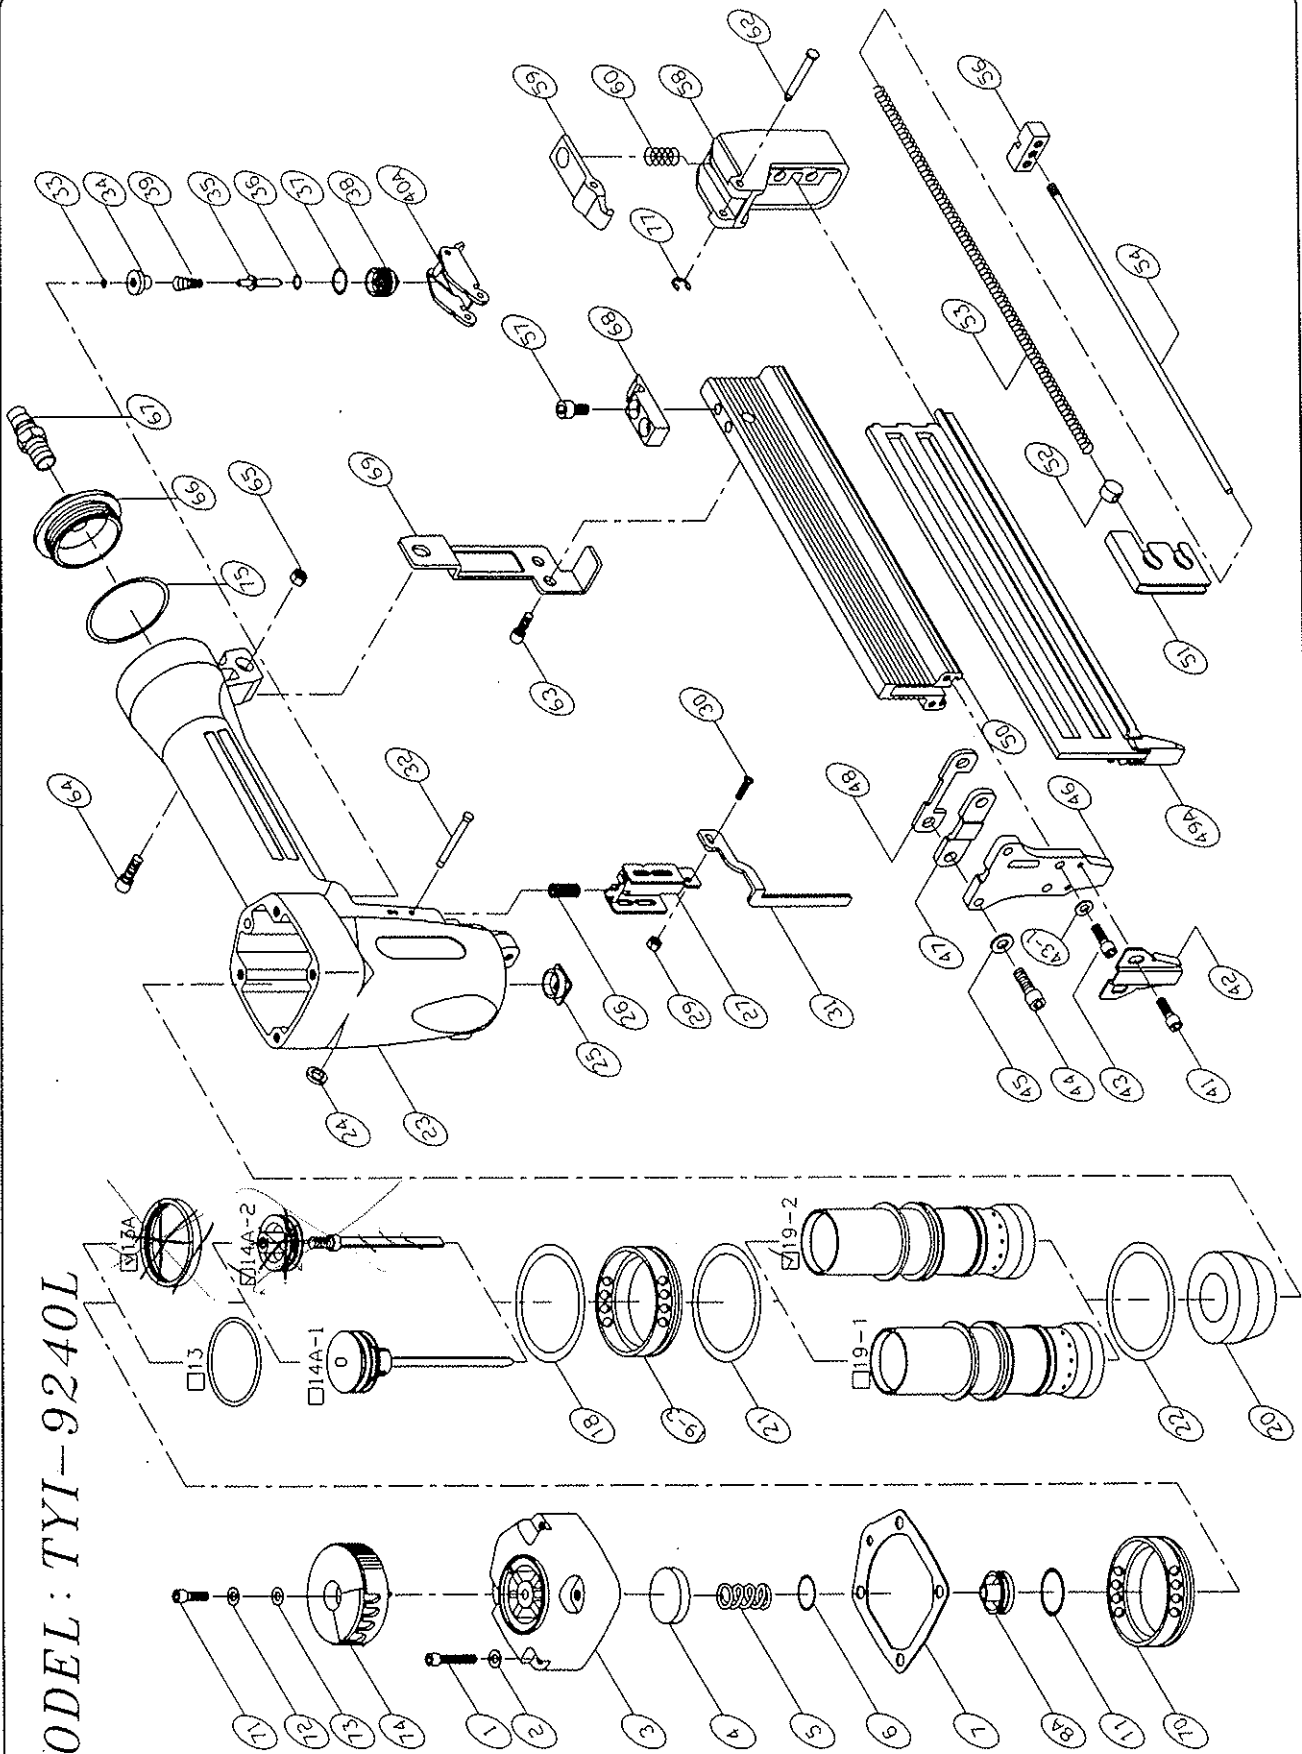

MODEL: TYI-9240L

PARTS LIST (TYI-9240L)

*When ordering spare parts, please state item no, part no. and descriptor

ITEM	PART NO	DESCRIPTION	ITEM	PART NO	DESCRIPTION	ITEM	PART NO	DESCRIPTION
1	HS0530B	HEX.SOC.HD.BOLT	33	OR0319R	O RING	63	HS0410B	HEX.SOC.HD.BOLT
2	SW0500W	SPRING WASHER	34	11003401	TRIGGER VALVE HEAD	64	HS0516B	HEX.SOC.HD.BOLT
3	13900305	CAP	35	11003503	TRIGGER VALVE STEM	65	LN0500N	LOCK NUT
4	12100401	SEAL	36	OR2515H	O RING	66	11106601	COVER
5	12100501	SPRING	37	OR1119R	O RING	67	12106401	AIR PLUG
6	OR1425R	O RING	38	11003803	TRIGGER VALVE GUIDE	68	12506801	SET PLATE
7	11100701	CAP SEAL	39	11006901	SPRING	69	12706901	BRACKET
8A	13900801A	PISTON HEAD VALVE ASM.	40A	15104501A	TRIGGER ASSEMBLY	70	13907001	COLLAR
11	OR3224R	O RING	41	HS0406B	HEX.SOC.HD.BOLT	71	US0506B	UM.HD.BOLT
13	OR2635R	O RING	42	11604201	NOSE COVER	72	FW0512W	FLAT.WASHER
13A	13901301A	OIL-LESS PISTON RING ASM.	43	HS0416B	HEX.SOC.HD.BOLT	73	12103301	SEAL
14A-1	16401401A	DRIVER ASSEMBLY	43-1	SW0400W	SPRING WASHER	74	13907403	EXHAUST COVER
14A-2	16401402A	DRIVER ASSEMBLY	44	HS0520B	HEX.SOC.HD.BOLT	75	OR4030R	O RING
18	OR4630R	O RING	45	SW0500W	SPRING WASHER	77	ER0200H	E RING
19-1	13301901	CYLINDER	46	12604601	NOSE			
19-2	13301901G	CYLINDER	47	11304701	SET PLATE			
19-3	13901903	COLLAR	48	12504801	SET PLATE			
20	13902001	BUMPER	49A	12604901A	STAPLE GUIDE UNIT			
21	OR3520R	O RING	50	12605004	MAGAZINE			
22	OR3635R	O RING	51	12605101	PUSHER			
23	13902301	BODY	52	12405202	SLIDE BLOCK			
24	OR1919H	O RING	53	11305301	SPRING			
25	12602501	JOINT GUIDE	54	11305401	ROD			
26	11002601	SPRING	56	11305601	SET BLOCK			
27	11002701	GUIDE SAFETY LEVER	57	HS0408B	HEX.SOC.HD.BOLT.			
29	LN0300N	LOCK NUT	58	12505802	END CORE			
30	CH0308B	CAP.HD.SCREW	59	13908101	STOPPER			
31	12703101	SAFETY LEVER	60	11106002	SPRING			
32	12103202	STEPPED PIN	62	13908401	STEPPED PIN			