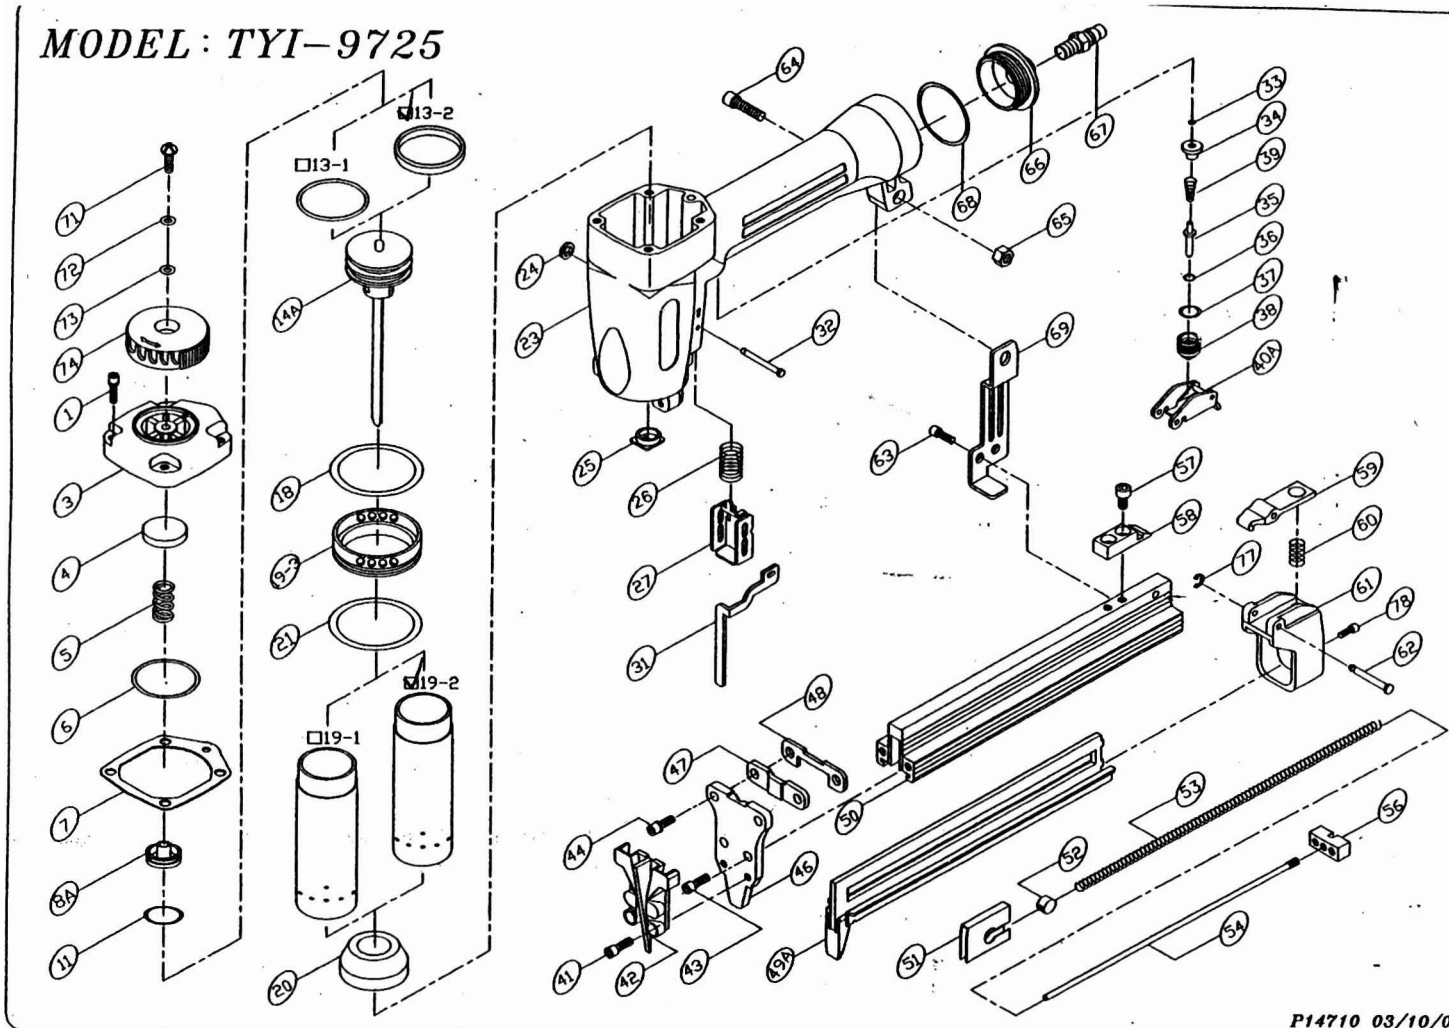

MODEL : TYI-9725

P14710 03/10/04

PARTS LIST (TYI-9725)

*WHEN ORDERING SPARE PARTS, PLEASE STATE ITEM No, PART No. AND DESCRIPTION.

ITEM	PART NO	DESCRIPTION	ITEM	PART-NO	DESCRIPTION	ITEM	PART NO	DESCRIPTION
1	HS0516BW	HEX. SOC. HD. BOLT+SW	41	HS0406B	HEX. SOC. HD. BOLT	78	HS0510B	HEX. SOC. HD. BOLT
3	11100302	CAP	42	14804201	NOSE COVER			
4	12100401	SEAL**	43	HS0412B	HEX. SOC. HD. BOLT			
5	12100501	SPRING**	44	HS0520BW	HEX. SOC. HD. BOLT+SW			
6	OR1425R	O RING**	46	11304604	NOSE			
7	11100701	CAP SEAL**	47	11304701	SET PLATE			
8A	12100801A	HEAD. VALVE ASM.	48	12104501	SET PLATE			
11	OR3224R	O RING**	49A	11304902A	STAPLE GUIDE UNIT			
13-1	OR2331R	O RING**	50	11305004	MAGAZINE			
13-2	11001303	PISTON RING	51	11305101	PUSHER			
14A	11301403A	DRIVER ASSEMBLY**	52	11305201	SLIDE BLOCK			
18	OR4630R	O RING**	53	11305301	SPRING**			
19-1	11101902	CYLINDER	54	11305402	ROD			
19-2	11101902G	CYLINDER	56	11305601	SET BLOCK			
19-3	11101903	COLLAR	57	HS0408B	HEX. SOC. HD. BOLT			
20	11002001	BUMPER**	58	12506801	SET PLATE			
21	OR3018R	O RING**	59	13908101	STOPPER			
23	11102307	BODY	60	11106002	SPRING**			
24	OR1919H	O RING**	61	11205801	END CORE			
25	12102501	JOINT GUIDE	62	13908401	STEPPED PIN			
26	11002601	SPRING	63	HS0410B	HEX. SOC. HD. BOLT			
27	11002702	GUIDE SAFETY LEVER	64	HS0516B	HEX. SOC. HD. BOLT			
31	11303101	SAFETY LEVER	65	LN0500N	LOCK NUT			
32	12103202	STEPPED PIN	66	11106601	COVER			
33	OR0319R	O RING**	67	12106401	AIR PLUG			
34	11003401	TRIGGER VALVE HEAD	68	OR4030R	O RING**			
35	11003503	TRIGGER VALVE STEM	69	11306902	BRACKET			
36	OR2515H	O RING**	71	US0506B	UM. HD. BOLT			
37	OR1119R	O RING**	72	FW0512W	FLAT WASHER			
38	11003803	TRIGGER VALVE GUIDE	73	12103301	SEAL			
39	11006901	SPRING	74	13907403	EXHAUST COVER			
40A	15104501A	TRIGGER ASSEMBLY	77	ER0200H	E RING			

NO : P14710