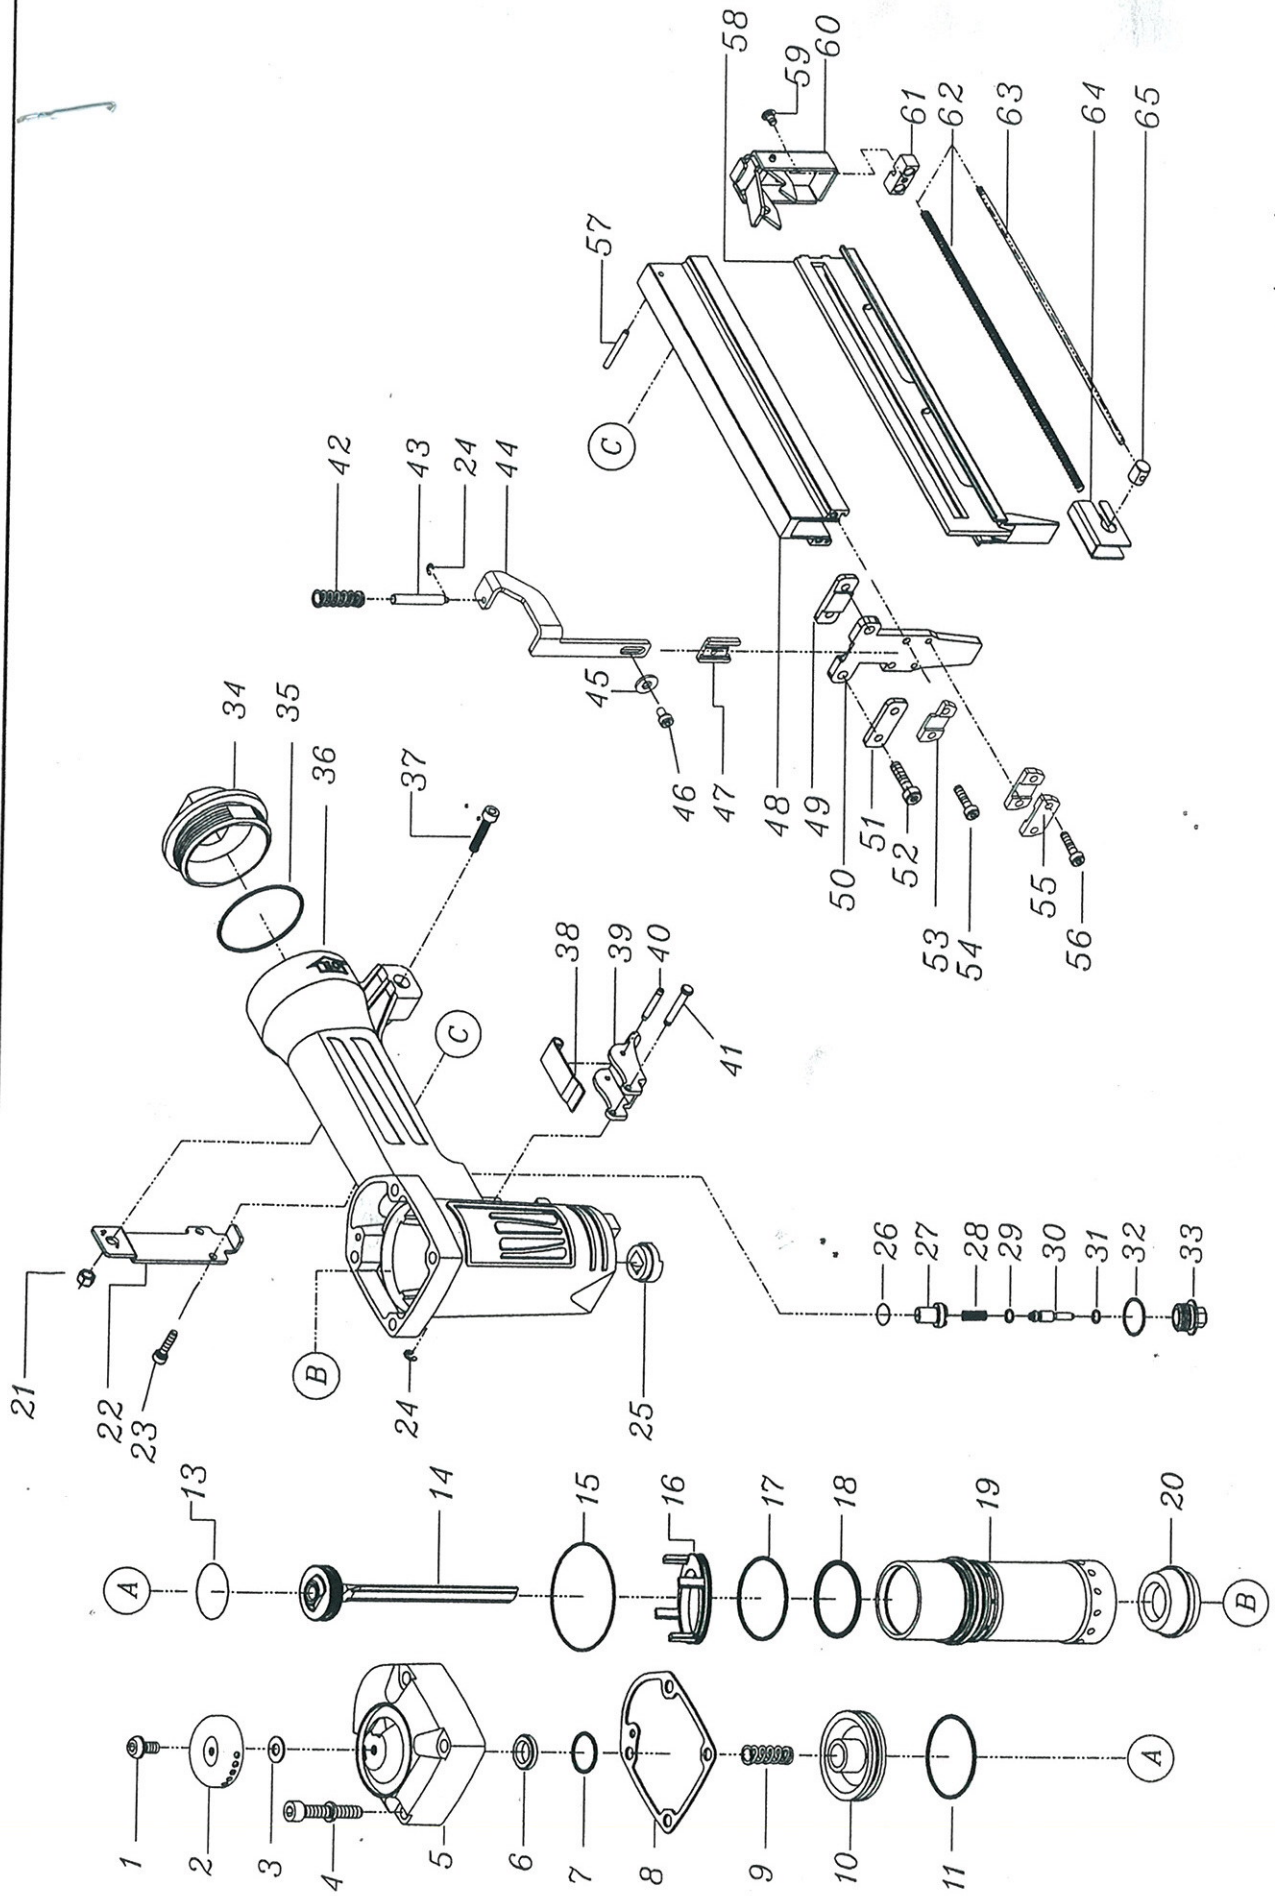

EXPLODED DIAGRAM OF TYI-G4432AV

PART LIST OF TYI-G4432AV

Part No	Description	Q'TY	NO	Part No	Description	Q'TY	NO	Part No	Description	Q'TY
19914044	UM. HD. BOLT	1	31	19913072	O-RING	1	60	2990429C	LATCH	1
10804001	DEFLETOR	1	32	19913073	O-RING	1	61	2990418G	PLATE	1
19908035	SEAL	1	33	19909017	TRIGGER VALVE GUIDE	1	62	19916051	PUSHER SPRING	1
19914073	HEX. SOC. HD SCREW	4	34	2190401D	END CAP	1	63	19911065	SPRING ROD	1
2062303D	CAP	1	35	19913034	O-RING	1	64	2990416G	PUSHER	1
10804002	SEAL	1	36	2131402D	GUN BODY	1	65	19911063	SHAFT	1
19913007	O-RING	1	37	19914029	HEX.SOC. HD. SCREW	1				
19908031	CAP GASKET	1	38	2010604S	SECONDARY TRIGGER	1				
19916049	SPRING	1	39	2010603S	PRIMARY TRIGGER	1				
2170601B	HD. VALVE PISTON	1	40	19903027	PIN	1				
19913100	O-RING	1	41	19903028	STEPPED PIN	1				
19913126	O-RING	1	42	19916044	SPRING	1				
2050301C	PISTON UNIT	1	43	2070303G	LEVER	1				
19913056	O-RING	1	44	2140802G	SAFETY A	1				
19910031	COLLAR	1	45	19920003	WASHER	1				
19913080	O-RING	1	46	19914020	HEX.SOC. HD. SCREW	1				
19913047	O-RING	1	47	2140803G	SAFETY B	1				
2151401J	CYLINDER	1	48	2041303J	MAGAZINE COVER	1				
19910019	BUMPER	1	49	2990415G	NOSE PLATE	1				
19919006	LCOK NUT	1	50	2080401G	NOSE COVER	1				
2990413S	MAGAZINE BRACKET	1	51	2990802G	CAP GUIDER	1				
19914018	HEX. SOC. HD SCREW	2	52	19914051	HEX.SOC. HD. SCREW	2				
19918003	E-RING	2	53	2070306G	SAFETY GUIDE B	1				
19905016	RAM GUIDE	1	54	19914029	HEX.SOC. HD. SCREW	2				
19913071	O-RING	1	55	2070304G	SAFETY GUIDE	2				
19909014	TRIGGER VALVE	1	56	19914006	HEX. SOC. HD SCREW	2				
19909015	SPRING	1	57	19911017	PIN	1				
19913051	O-RING	1	58	2990414S	MAGAZINE	1				
19909016	TRIGGER VALVE STEM	1	59	19914024	HEX.SOC. HD. SCREW	2			2014/02/19	