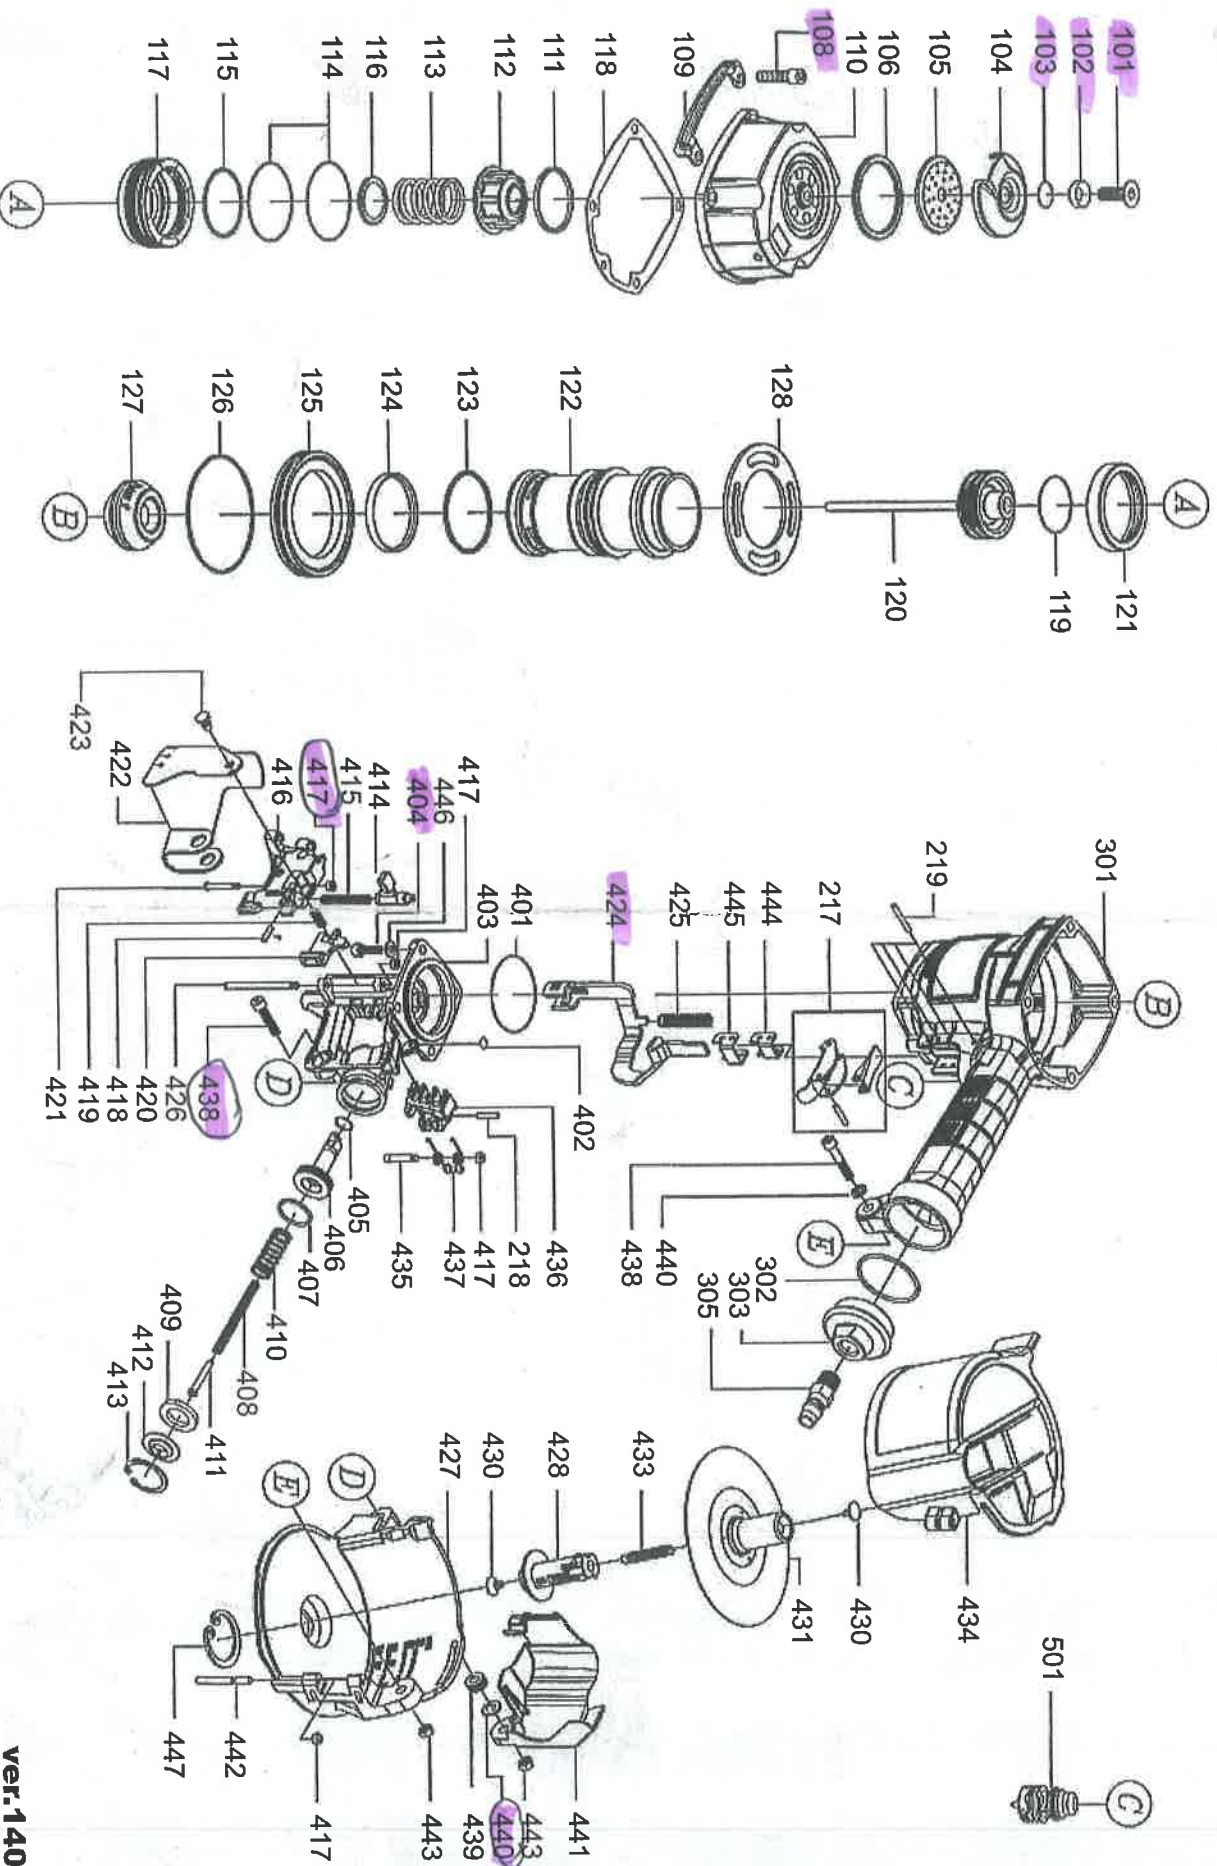

YC N55

코일네일러 분해도

YOUNGWOOL
Fasteners

(주)영우파스너

번호 No.	부품번호 PART No.	부품명 PART NAME	규격 SPEC.	수량 QTY	비고 REMARKS
101	91015	SCREW	M8x20	1	
102	2F070	EXHAUST COVER HOLDER		1	
103	96280	O-RING 1AFA0A		1	
104	2F080	EXHAUST COVER		1	
105	2F090	EXHAUST FILTER		1	
106	2F100	EXHAUST COVER SEAL		1	
108	99036	SCREW	M6x22	4	
109	2F140	PROTECTOR		2	
110	2F820	CYLINDER CAP UNIT		1	
111	2F120	SPACER, EXHAUST		1	
112	2F620	PISTON STOP		1	
113	2F130	COMPRESSION SPRING		1	
114	96046-AT	O-RING		2	
115	96262	O-RING		2	
116	2F210	HAED VALVE WASHER		1	
117	2F060	HAED VALVE PISTON		1	
118	2F110	CYLINDER CAP SEAL		1	
119	96263	O-RING		1	
120	2Z027	MAIN PISTON UNIT		1	
121	2F030	HEAD VALVE SEAL		1	
122	2F010	CYLINDER		1	
123	96277	O-RING		1	
124	2F040	CHECK VALVE		1	
125	2F020	CYLINDER RING		1	
126	96278	O-RING		1	
127	2F050	BUMPER		1	
128	2F780	CYLINDER BUSHING		1	
217	15773	TRIGGER SET		1	
218	93008	SPRING PIN		1	
219	93040	ROLL PIN		4	
301	2F630-88	BODY		1	
302	96017	O-RING		1	
303	2F770-31	END CAP		1	
305	94001	AIR PLUG		1	
401	96259	O-RING		1	
402	96086	O-RING		1	
403	2F540	NOSE		1	
404	99086	SCREW	M6x20	4	
405	96094-N90	O-RING		1	
406	2F240	FEED PISTON		1	
407	96093	O-RING		1	