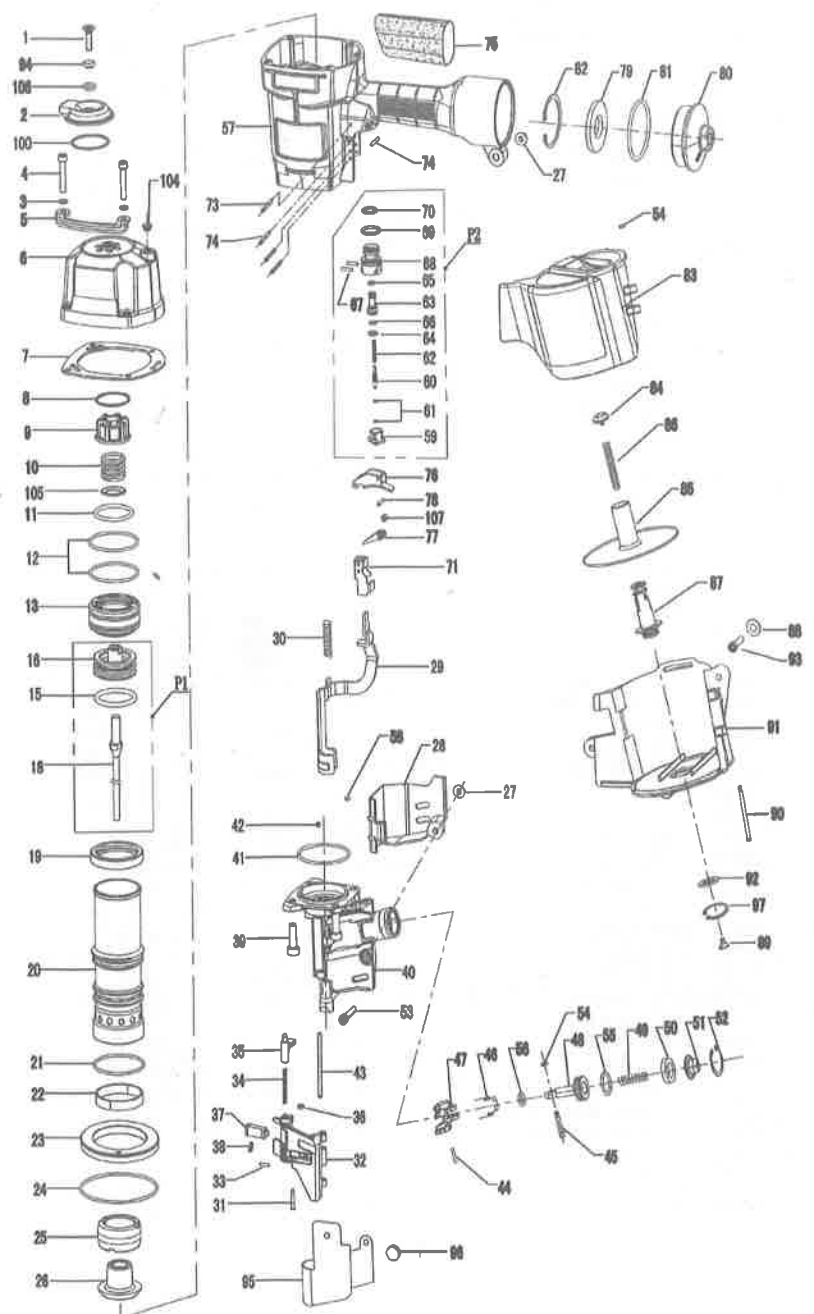

# TOOL SCHEMATIC-CN80

**PARTS LIST-CN80**

NO.	CODE	Description	NO.	CODE	Description
1	610630	BOLT M8X25 (Loctite)	54	420170	PIN CAP (A)
2	320480	EXHAUST COVER	55	510430	O-RING 20X2.65
3	630070	SPRING WASHER 6	56	510320	O-RING 10X2.65
4	610240	BOLT M6X35	57	110110	BODY
5	320470	SIDE PROTECTOR	58	510090	O-RING 4X1.5
6	110120	CYLINDER CAP	59	420080	TRIGGER VALVE CAP
7	520120	GASKET	60	320110	TRIGGER STEM
8	320460	RING	61	510030	O-RING 2.5X1.4
9	420370	PISTON STOP	62	620050	TRIGGER VALVE SPRING
10	620260	COMPRESSION SPRING	63	330010	TRIGGER VALVE BUSHING
11	510570	O-RING 41.2X3.55	64	510240	O-RING 8.6X1.9
12	510730	O-RING 56X2.65	65	512080	O-RING 5.5X2
13	310490	HEAD VALVE PISTON	66	510220	O-RING 6.7X1.8
15	510970	O-RING 44X4.5	67	640250	STRAIGHT PIN B3X15
16	310140	PISTON	68	420090	TRIGGER VALVE CAGE
18	323110	DRIVER BLADE(Loctite)	69	510410	O-RING 18.3X2.65
19	420350	CYLINDER SEALING RING	70	512070	O-RING 15.8X1.9
20	310110	CYLINDER	71	320620	SAFETY BRACKET
21	510730	O-RING 56X2.65	73	640190	ROLL PIN 3X32
22	520110	CYLINDER SEAL	74	640150	ROLL PIN 3X24
23	420340	CYLINDER RING	75	410140	HANDLE GRIP
24	511660	O-RING 84X3.05	76	320570	TRIGGER
25	410130	BUMPER (A)	77	320560	CONTACT PLATE
26	410120	BUMPER (B)	78	640340	ROLL PIN 3X16
27	610330	NUT M6 (Nylock)	79	420110	FILTER
28	420180	GUARD COVER	80	110030	END CAP
29	320220	SAFETY	81	510760	O-RING 58X3.55
30	620100	SAFETY SPRING	82	630020	SNAP RING 52
31	320200	CHECK PAWL PIN	83	420190	MAGAZINE COVER
32	210050	DOOR	84	420520	SPRING HOLDER (A)
33	640080	ROLL PIN 3X12	85	420210	NAIL SUPPORT PLATE
34	620240	LATCH SPRING	86	620650	MAGAZINE SPRING
35	210070	LATCH	87	420230	MAGAZINE POST
36	420160	PIN CAP (B)	88	630030	WASHER
37	210060	CHECK PAWL	89	420240	SPRING HOLDER (B)
38	620070	CHECK PAWL SPRING	90	320260	MAGAZINE PIN
39	610300	BOLT M8X25(Loctite)	91	420220	MAGAZINE
40	210090	NOSE	92	410160	PLASTIC WASHER
41	510670	O-RING 50X1.8	93	610250	BOLT M6X40
42	420150	PIN PLUG	94	324530	BOLT SLEEVE WASHER
43	320190	DOOR PIN	95	420250	DUST COVER
44	640340	ROLL PIN 3X16	96	410060	RUBBER BUTTON
45	320210	FEED PAWL PIN	97	630290	SNAP RING 17
46	620610	FEED SPRING	100	322610	PLASTIC WASHER
47	210080	FEED PAWL	104	410650	RUBBER PLUG
48	320290	FEED PISTON	105	320610	HEAD VALVE WASHER
49	620270	FEED PISTON SPRING (B)	106	511380	O-RING 10.6x2.65
50	410150	FEED PISTON BUMPER	107	324520	TRIGGER SLEEVE
51	320630	FEED PISTON CAP			
52	630050	SNAP RING 26	P1	D323111	DRIVER UNIT
53	610240	BOLT M6X35	P2	T420091	TRIGGER VALVE